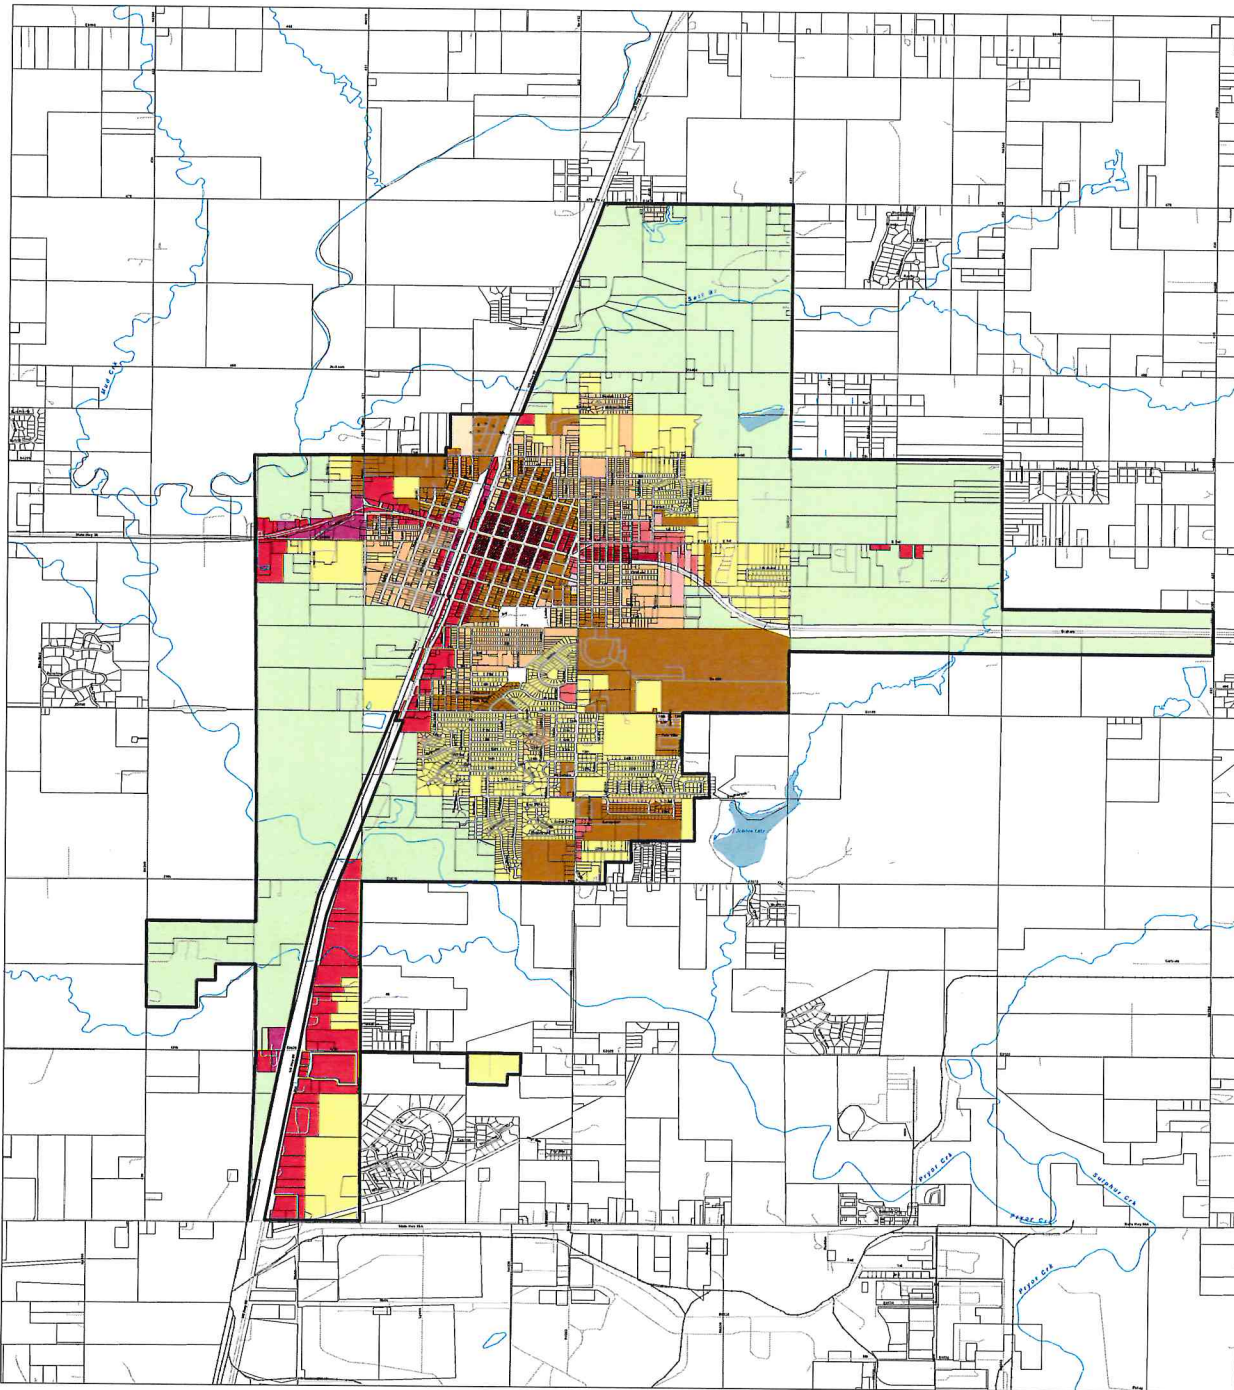

City of Pryor - Zoning Map

October 31, 2018

Legend

- Municipal Boundary
- Parcels
- Roadways
- Railroads
- Lakes
- Streams and Rivers
- Downtown Overlay District

Zoning_Code

- RS-70
- RD
- RM
- RMH
- CO
- CC
- CR
- CAR
- CG
- IL
- AG

DMX, Downtown Mixed-Use Overlay