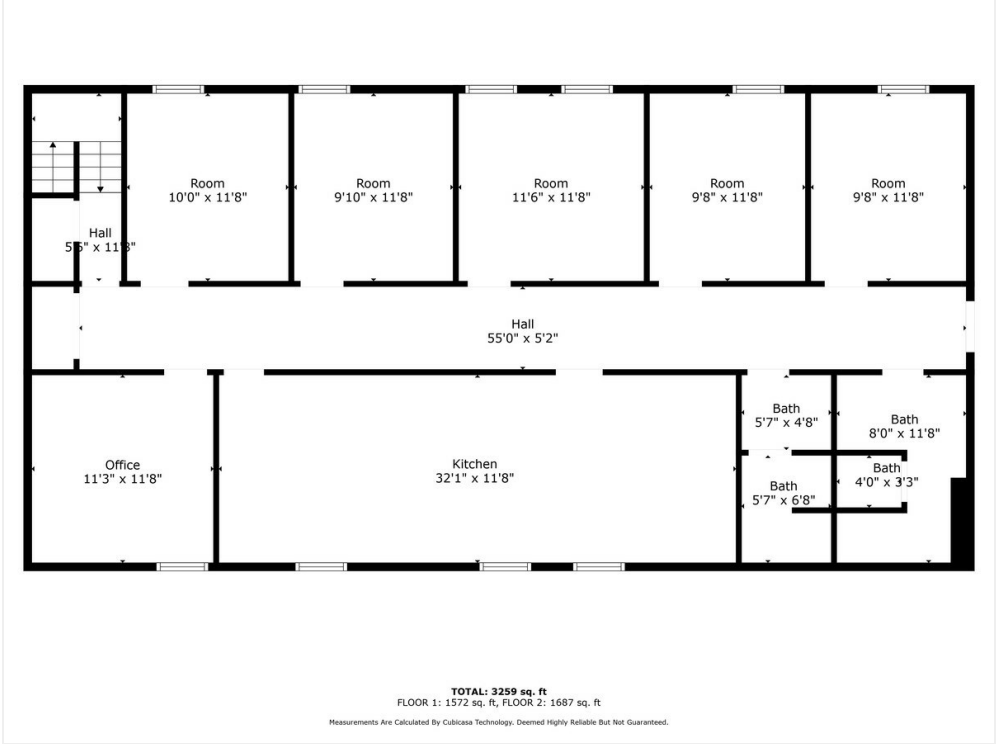

42 parking spaces off N Main St

42 parking spaces off N Main St

Religious Facility

1600 N Main St, Culpeper, VA 22701

Property Photos

1-1st_floor_101_duke_street_culpeper_with_dim

2-2nd_floor_101_duke_street_culpeper_with_dim