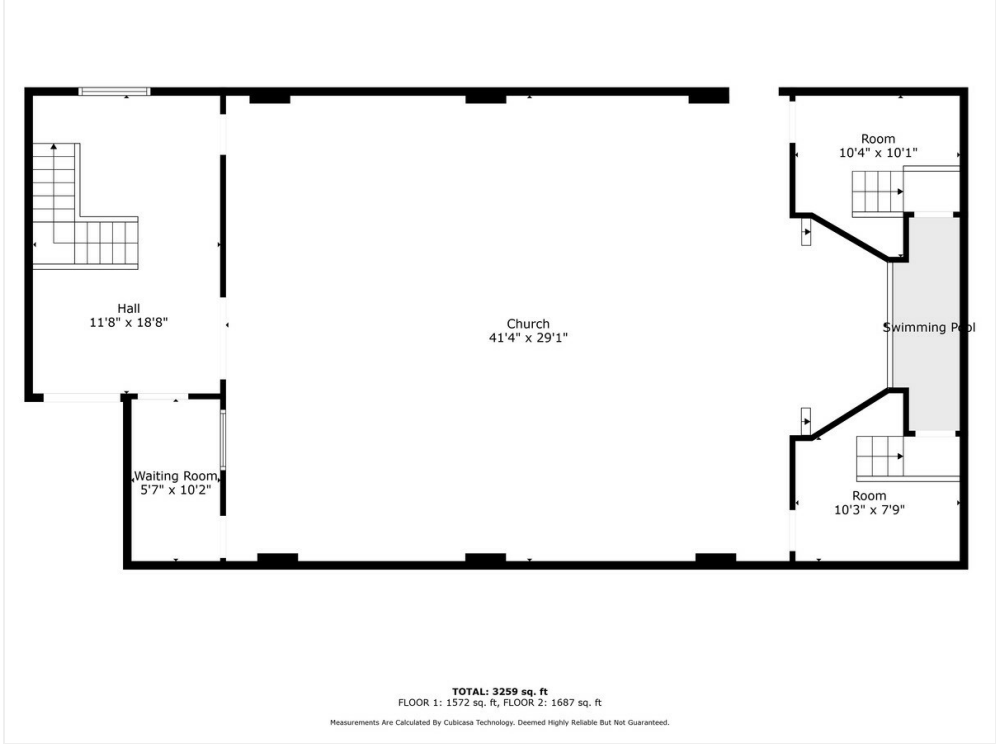

42 parking spaces off N Main St

42 parking spaces off N Main St

Religious Facility

1600 N Main St, Culpeper, VA 22701

Property Photos

1-1st_floor_101_duke_street_culpeper_with_dim

2-2nd_floor_101_duke_street_culpeper_with_dim