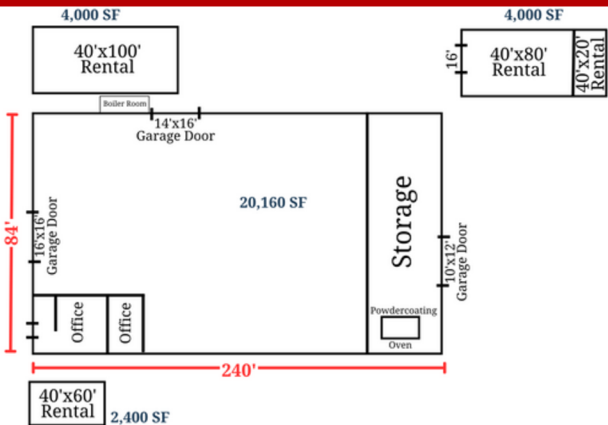

**TWO PARCELS
TOTALING 7 ACRES**

**FOUR BUILDINGS
TOTALING 30,560 SF**

James Balliet, President
C 610-972-6808
James@JBPropertyGroup.com

Ryan McGeehan, Realtor
C: 484-695-6120
Ryan@JBPropertyGroup.com

www.JBPropertyGroup.com
Office: 610-435-1800
1605 N Cedar Crest Blvd, Ste 309
Allentown, PA 18104