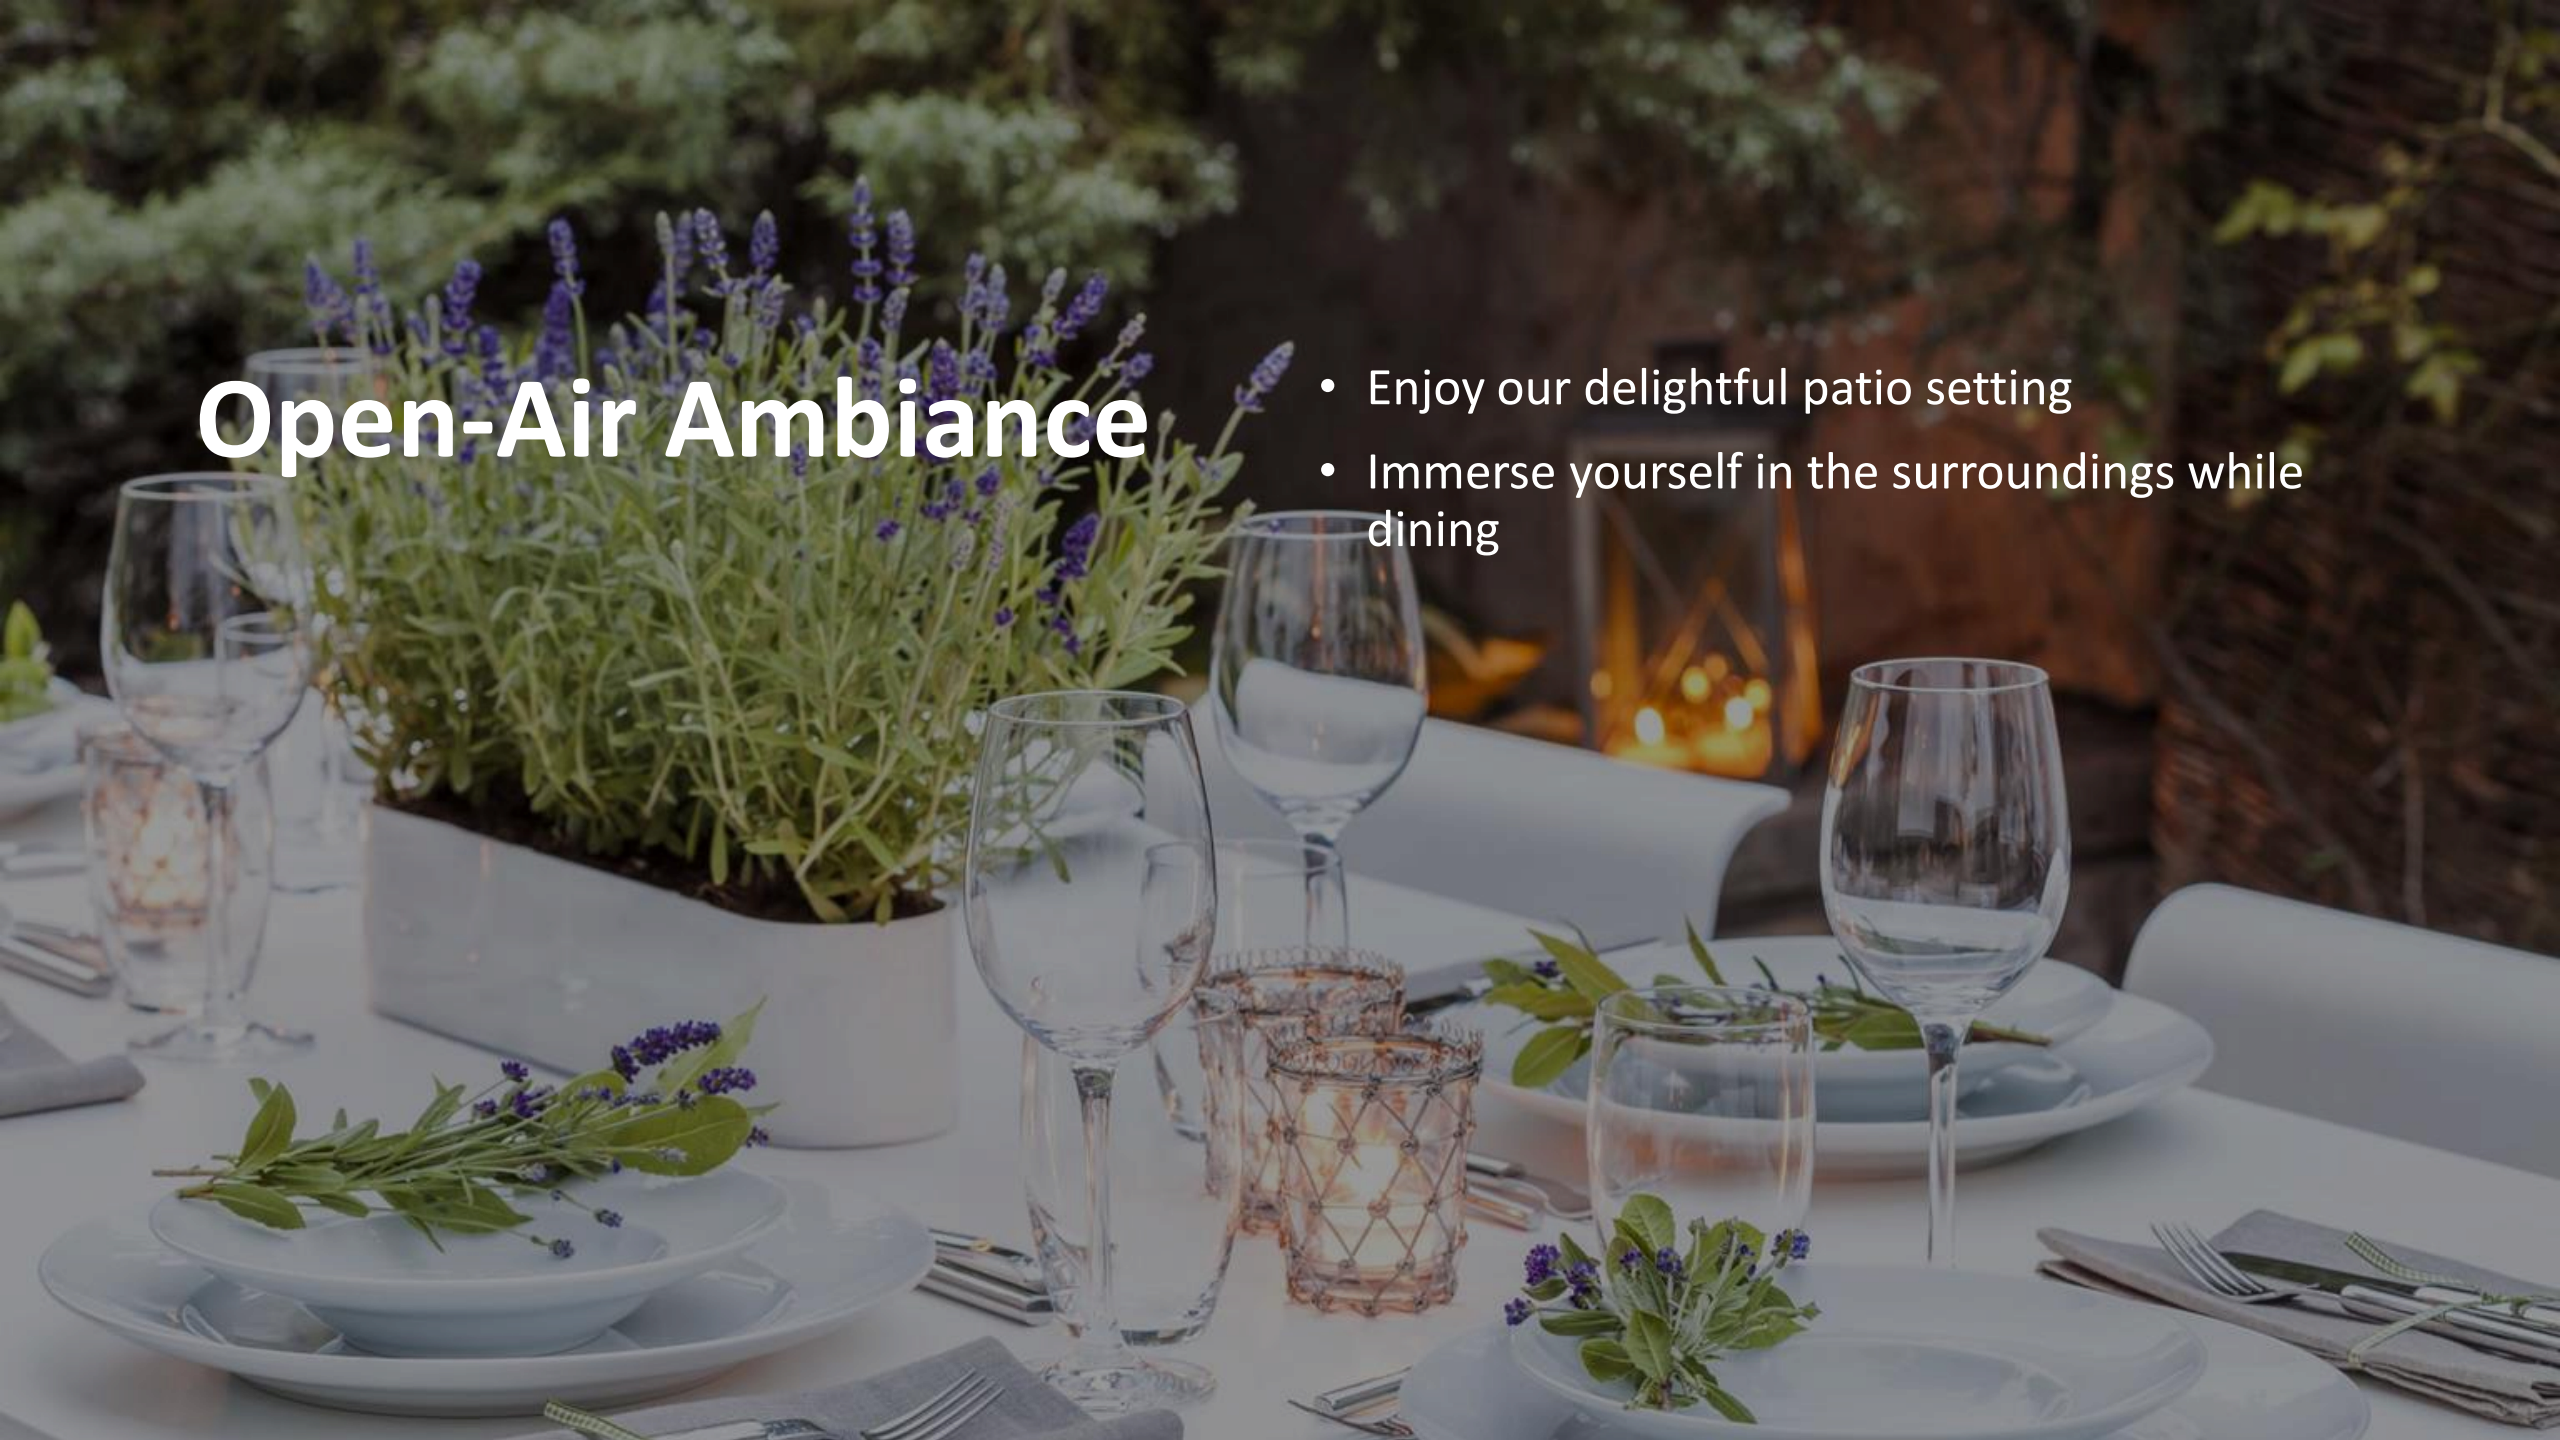

Open-Air Ambiance

- Enjoy our delightful patio setting
- Immerse yourself in the surroundings while dining