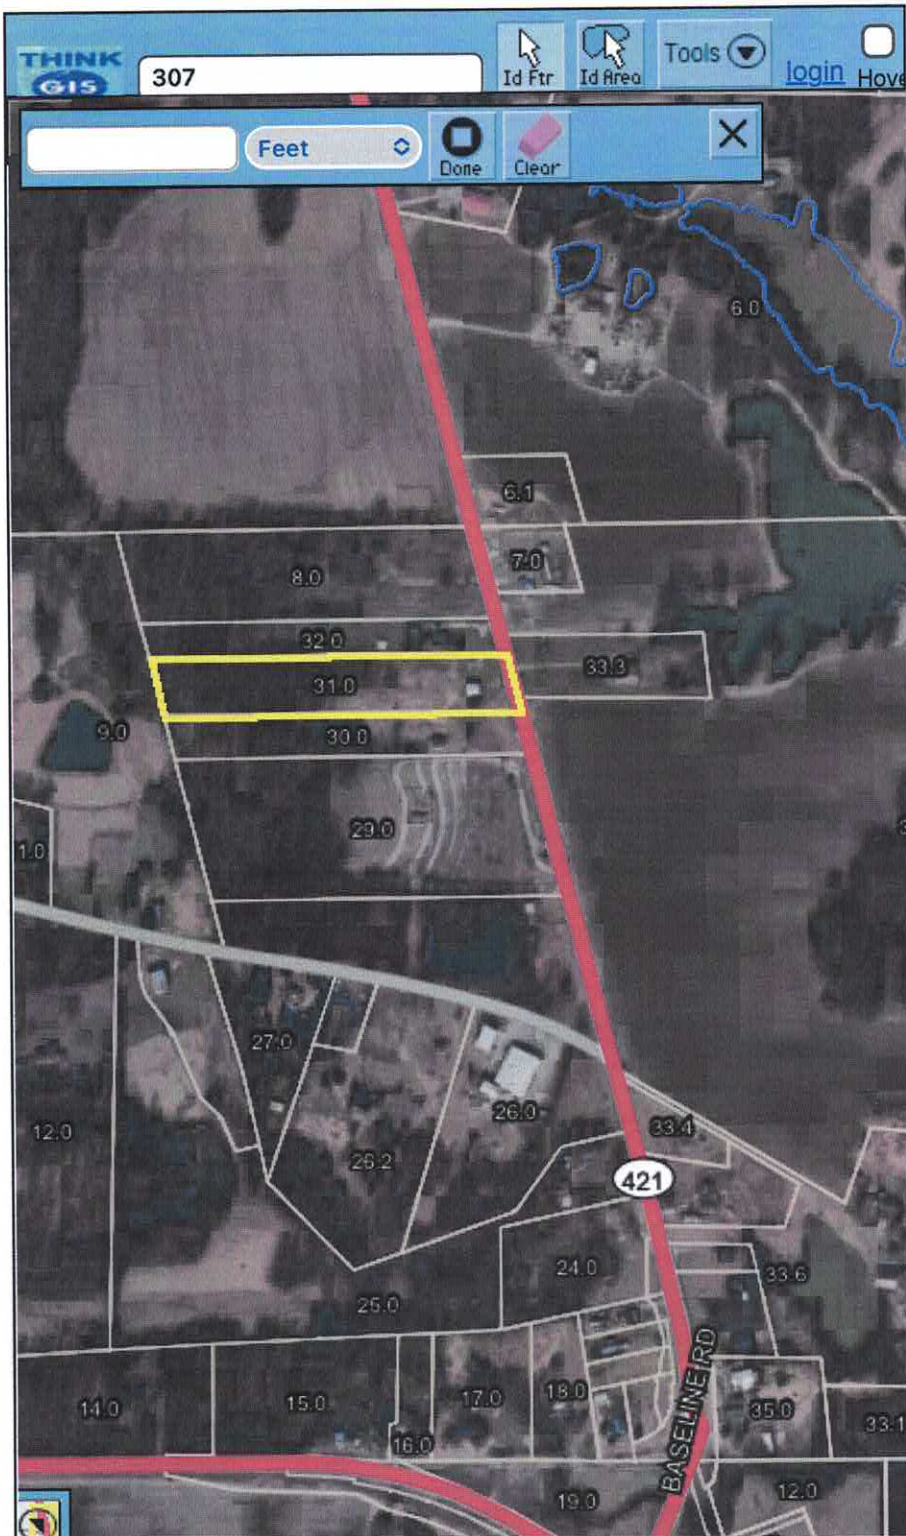

Also

1200' RF on Hopewell Rd.
in Versailles

Zoned Commercial

23 +/- Acres total

6.05 ac. 307 N. US 421, Versailles, IN.

Pole Barn 24' x 30 x 12'
+ A Big pond.

10 Ac. Screen + concession.
337. N. US. 421 Versailles

3 Ac. North of Bel-Air Drive-in
405 N. us. 421 Versailles
Has A Pole Barn 30' x 40' x 12'
also A Pond.

3.85 Acrea Northermost tract
has a Pole Barn 30'x36'x8'
433 N. US 421 Versailles, IN.