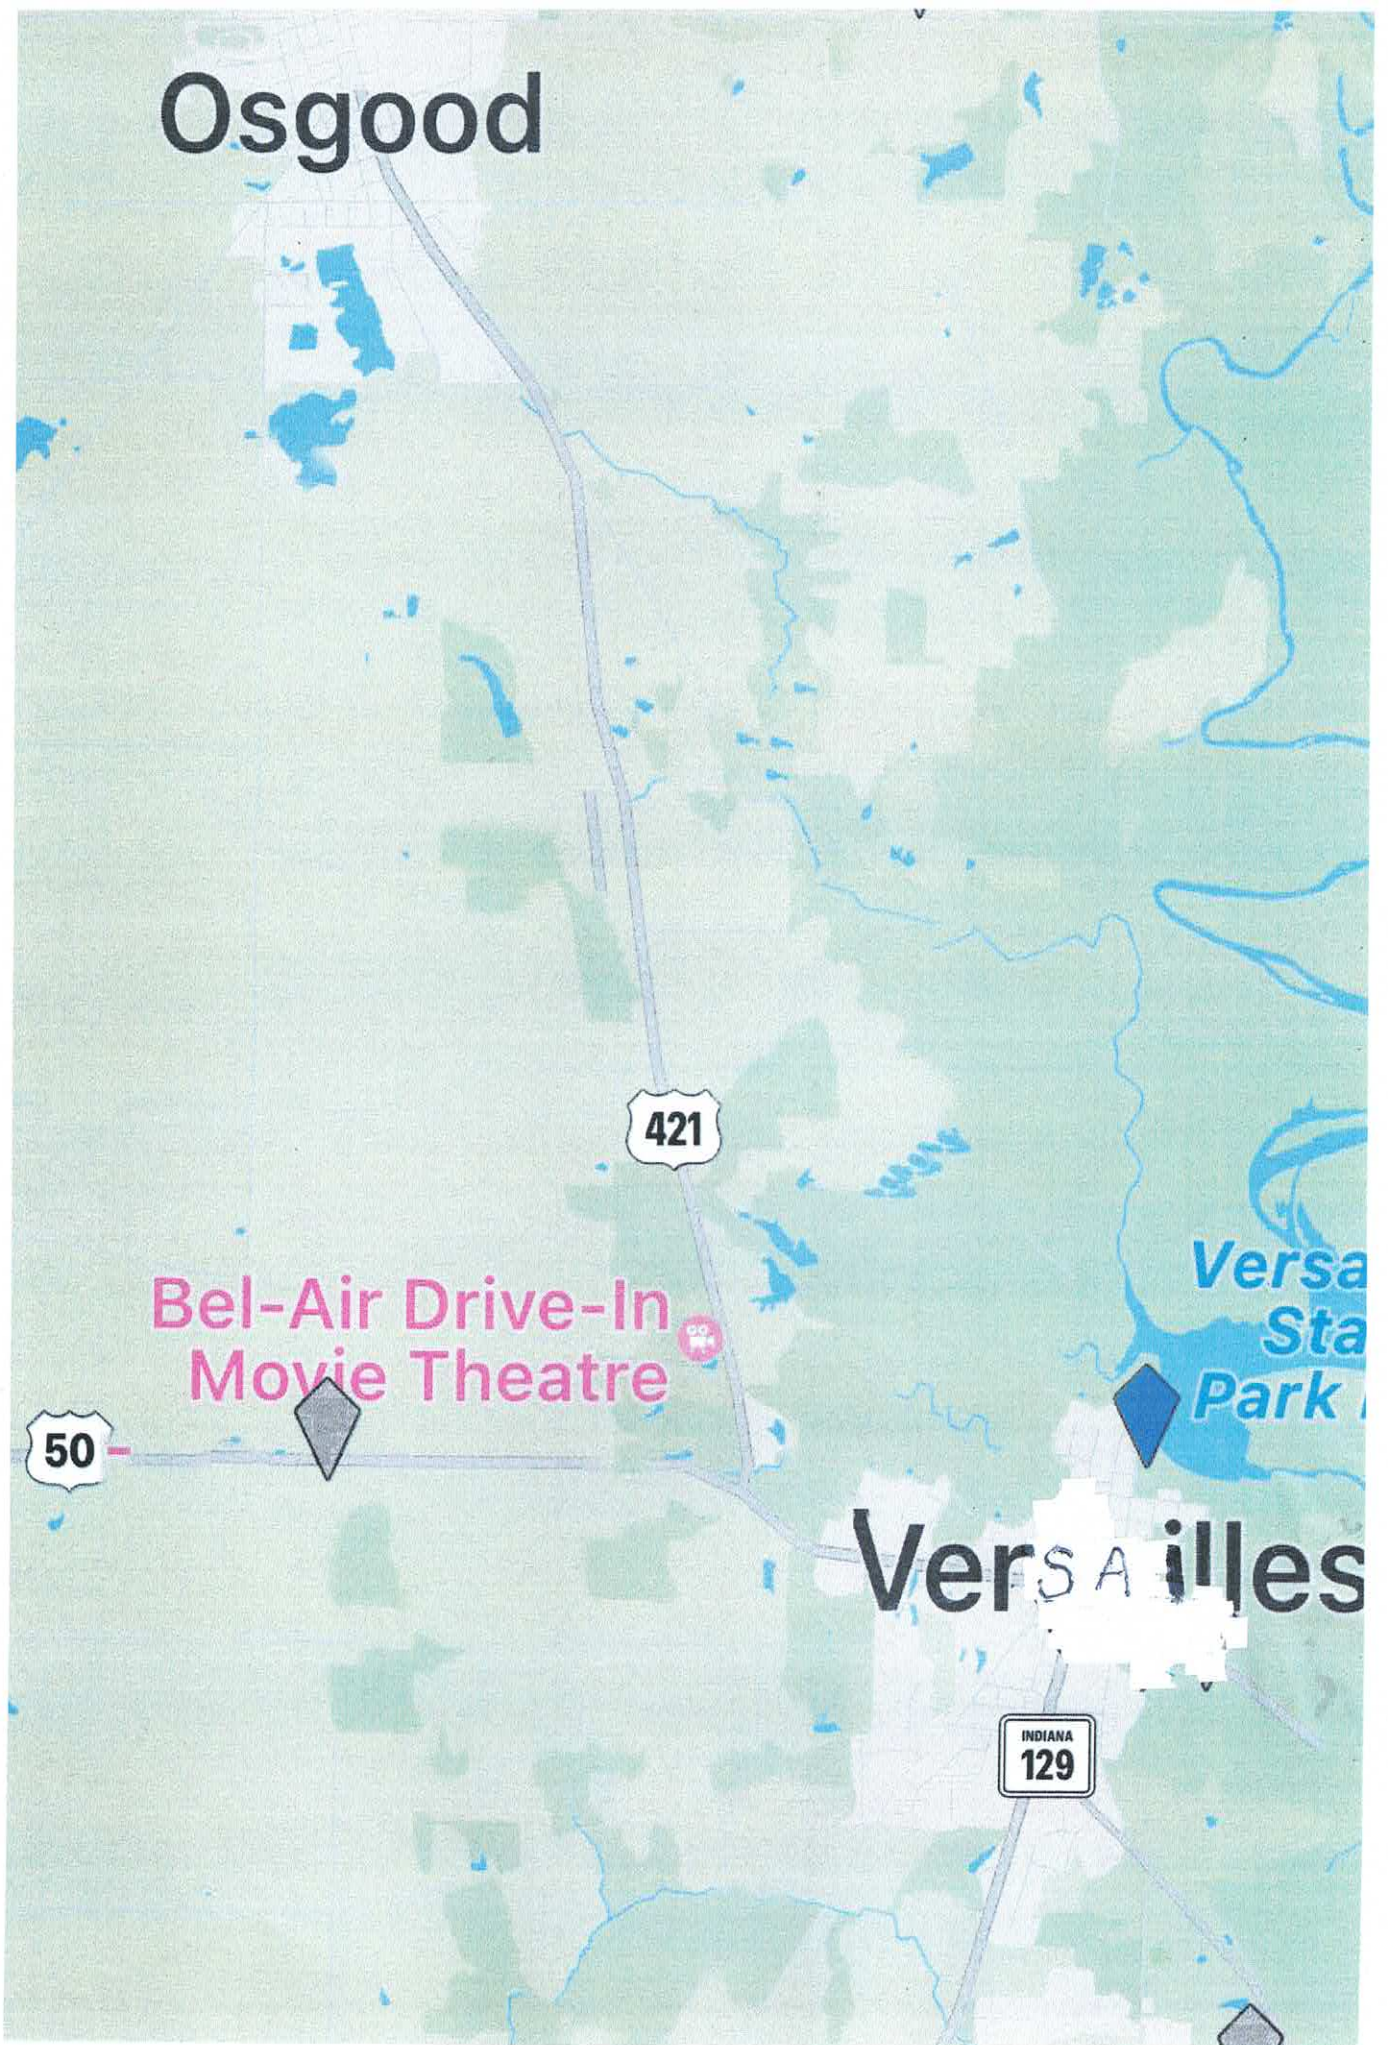

Osgood

421

Bel-Air Drive-In
Movie Theatre

50

Versailles
Sta
Park

Versailles

INDIANA
129

Bel-Air Drive-IN Theatre

23 +/- Acres total

Bel-Ann Drives

(69-13-02-300-028.000-013
6.05 AC. * (Next to Hopewell Rd.)
307 N. US 421 Versailles, IN.

(69-13-02-300-029.000-013
10 AC. * (Screen & Concessions)
337 N. US 421 Versailles, IN.

Also

1200' RF on Hopewell Rd.
in Versailles

Zoned Commercial

23 +/- Acres total

6.05 ac. 307 N. US 421, Versailles, IN.

Pole Barn 24' x 30 x 12'
+ A Big pond.

10 Ac. Screen + concession.
337. N. US. 421 Versailles

3 Ac. North of Bel-Air Drive-in
405 N. us. 421 Versailles
Has A Pole Barn 30' x 40' x 12'
also A Pond.

3.85 Acrea Northermost tract
has a Pole Barn 30'x36'x8'
433 N. US 421 Versailles, IN.