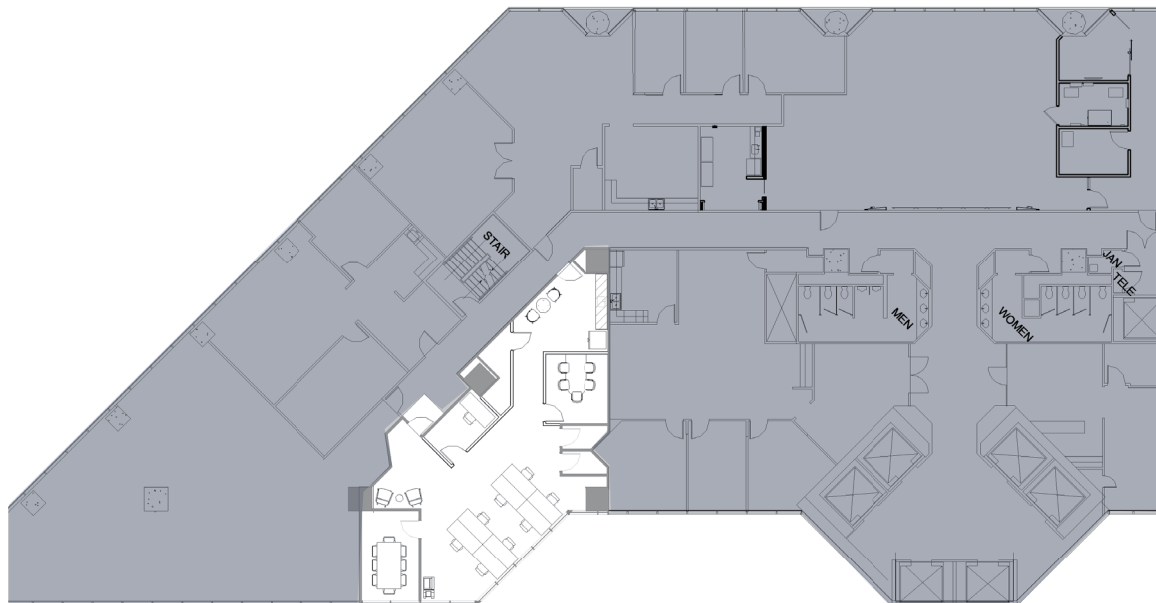

AUSTIN CENTRE

701 BRAZOS

SUITE 670
1,969 SF

CLICK TO TOUR

BRAD PHILP

512.481.3018
bphilp@streamrealty.com

TRAVIS ROGERS

512.481.3059
travis.rogers@streamrealty.com

COLEMAN JACKSON

512.481.3060
coleman.jackson@streamrealty.com