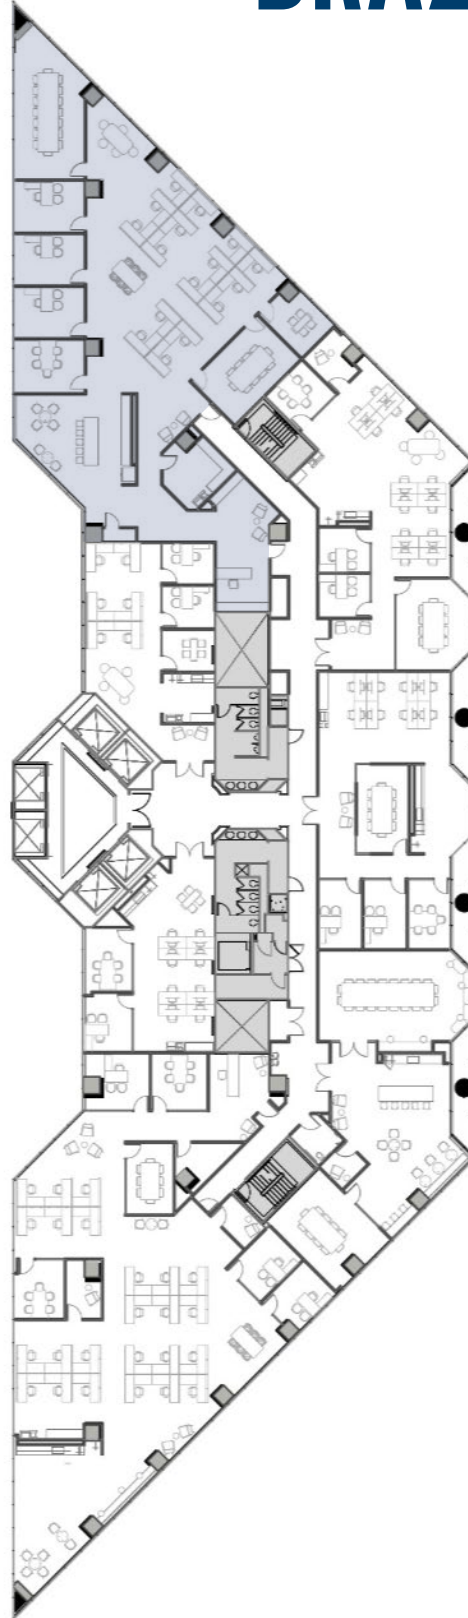

AUSTIN CENTRE

701 BRAZOS

SUITE 1520
6,339 SF

BRAD PHILP

512.481.3018
bphilp@streamrealty.com

TRAVIS ROGERS

512.481.3059
travis.rogers@streamrealty.com

COLEMAN JACKSON

512.481.3060
coleman.jackson@streamrealty.com