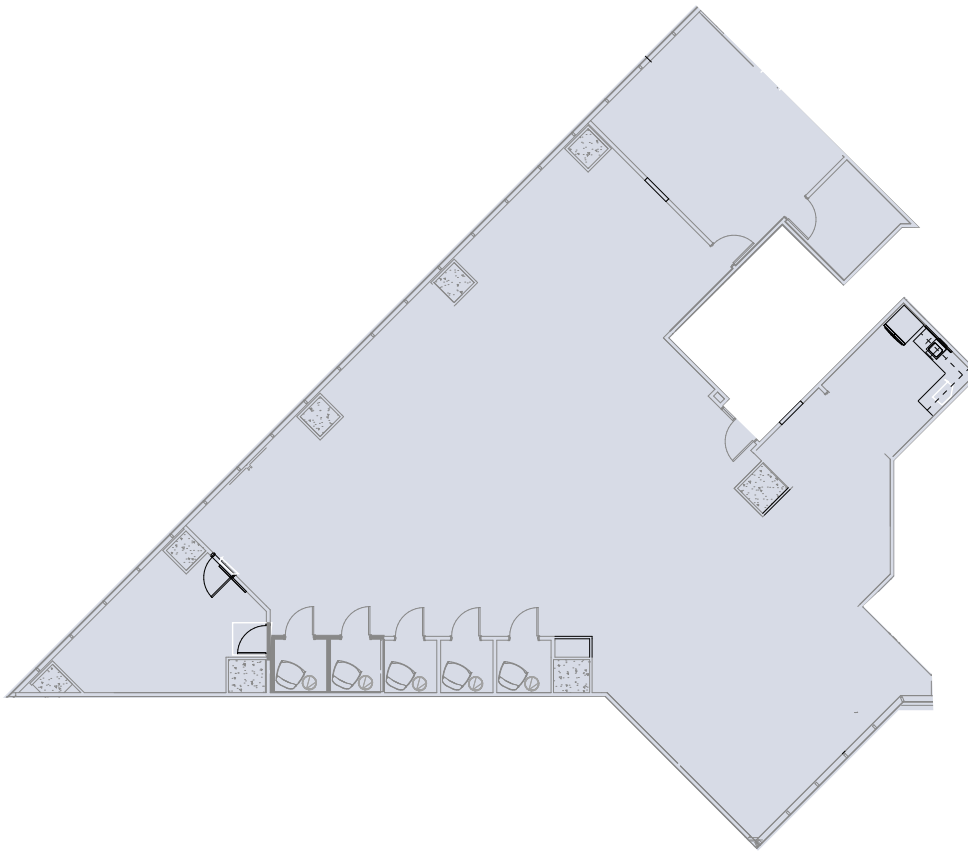

AUSTIN CENTRE

701 BRAZOS

SUITE 360
4,387 SF

CLICK TO TOUR

BRAD PHILP

512.481.3018
bphilp@streamrealty.com

TRAVIS ROGERS

512.481.3059
travis.rogers@streamrealty.com

COLEMAN JACKSON

512.481.3060
coleman.jackson@streamrealty.com