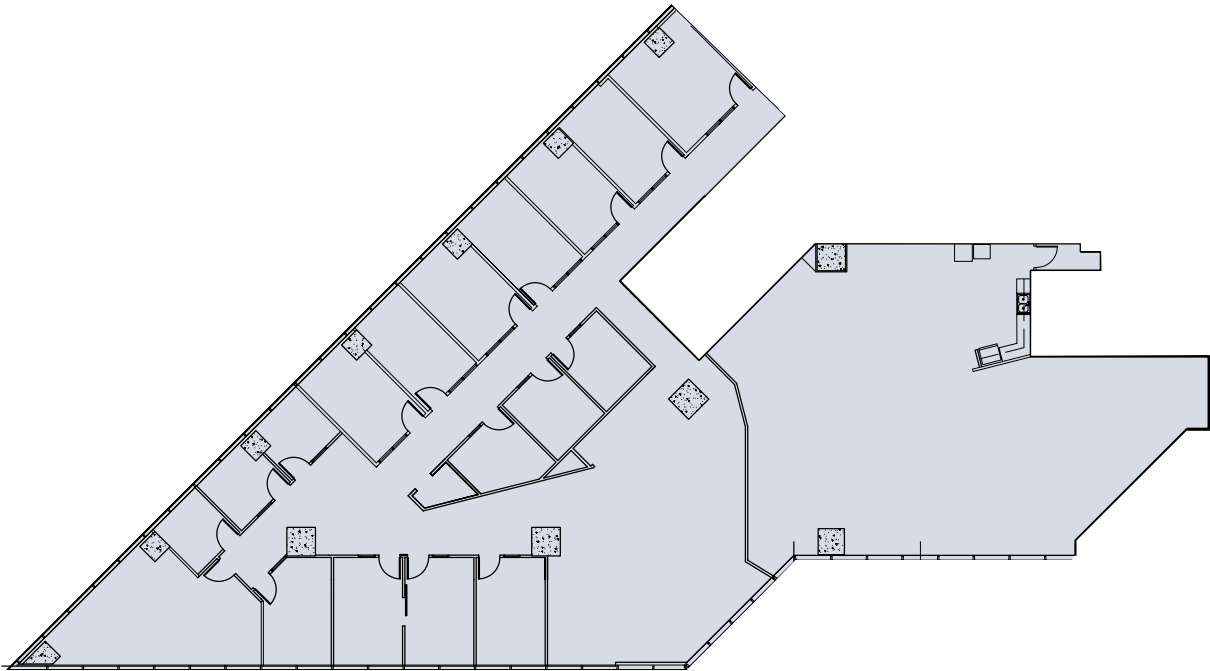

AUSTIN CENTRE

701 BRAZOS

CLICK TO TOUR

SUITE 700
8,933 SF

BRAD PHILP

512.481.3018
bphilp@streamrealty.com

TRAVIS ROGERS

512.481.3059
travis.rogers@streamrealty.com

COLEMAN JACKSON

512.481.3060
coleman.jackson@streamrealty.com