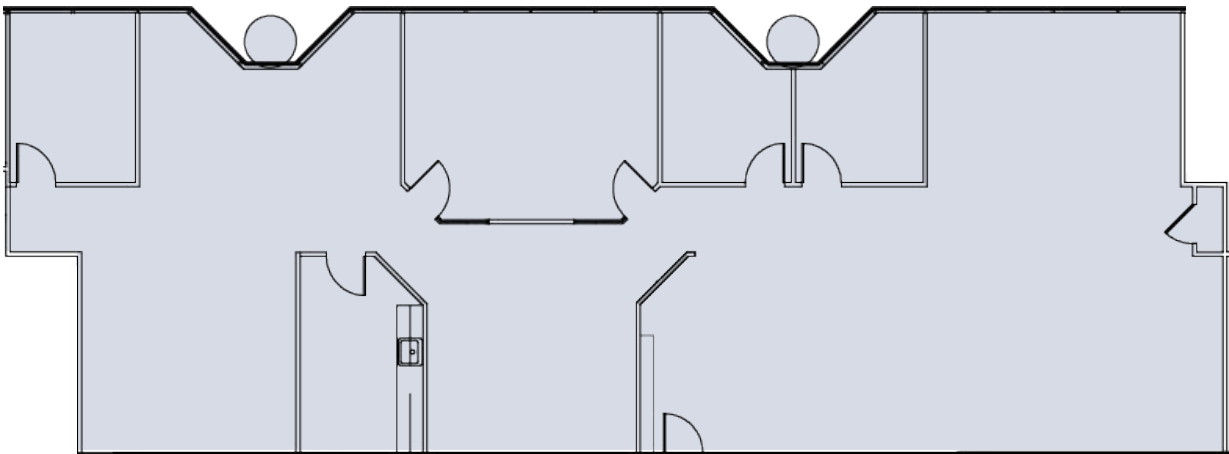

AUSTIN CENTRE

701 BRAZOS

SUITE 950
3,786 SF

CLICK TO TOUR

BRAD PHILP

512.481.3018
bphilp@streamrealty.com

TRAVIS ROGERS

512.481.3059
travis.rogers@streamrealty.com

COLEMAN JACKSON

512.481.3060
coleman.jackson@streamrealty.com