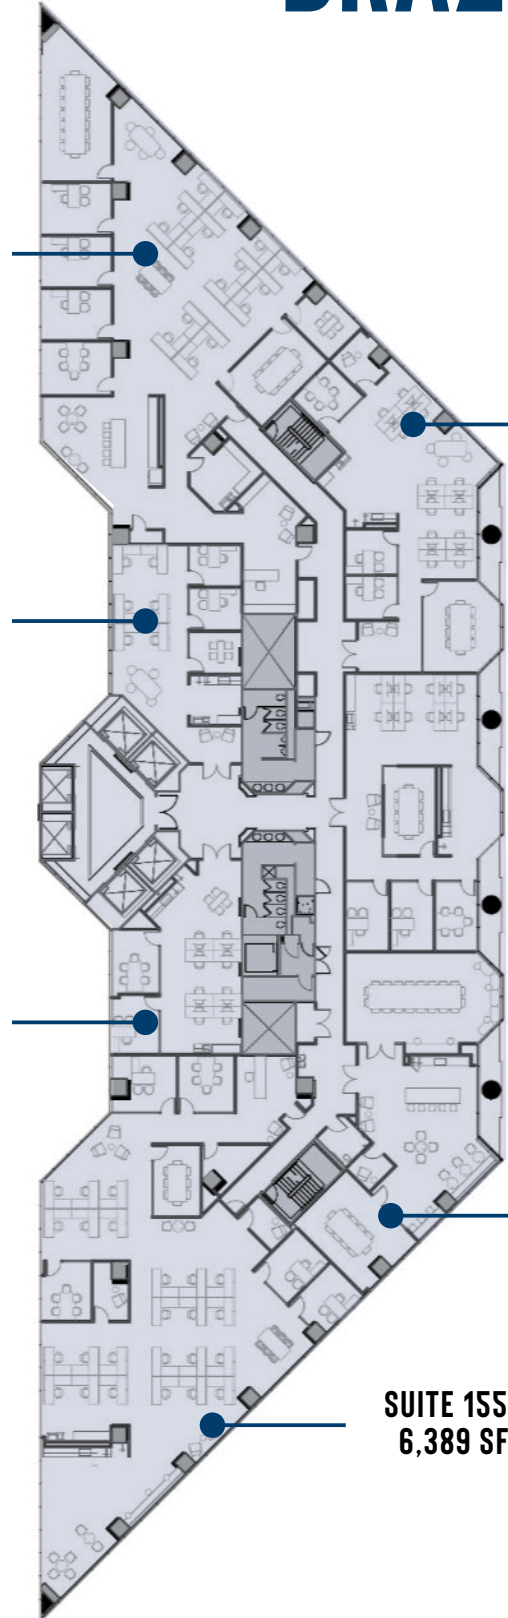

AUSTIN CENTRE

701 BRAZOS

15TH FLOOR
18,310 TOTAL SF

SUITE 1520
6,339 SF

SUITE 1530
2,705 SF

SUITE 1510
1,547 SF

SUITE 1560
1,330 SF

SUITE 1500
TENANT LOUNGE

BRAD PHILP

512.481.3018
bphilp@streamrealty.com

TRAVIS ROGERS

512.481.3059
travis.rogers@streamrealty.com

COLEMAN JACKSON

512.481.3060
coleman.jackson@streamrealty.com