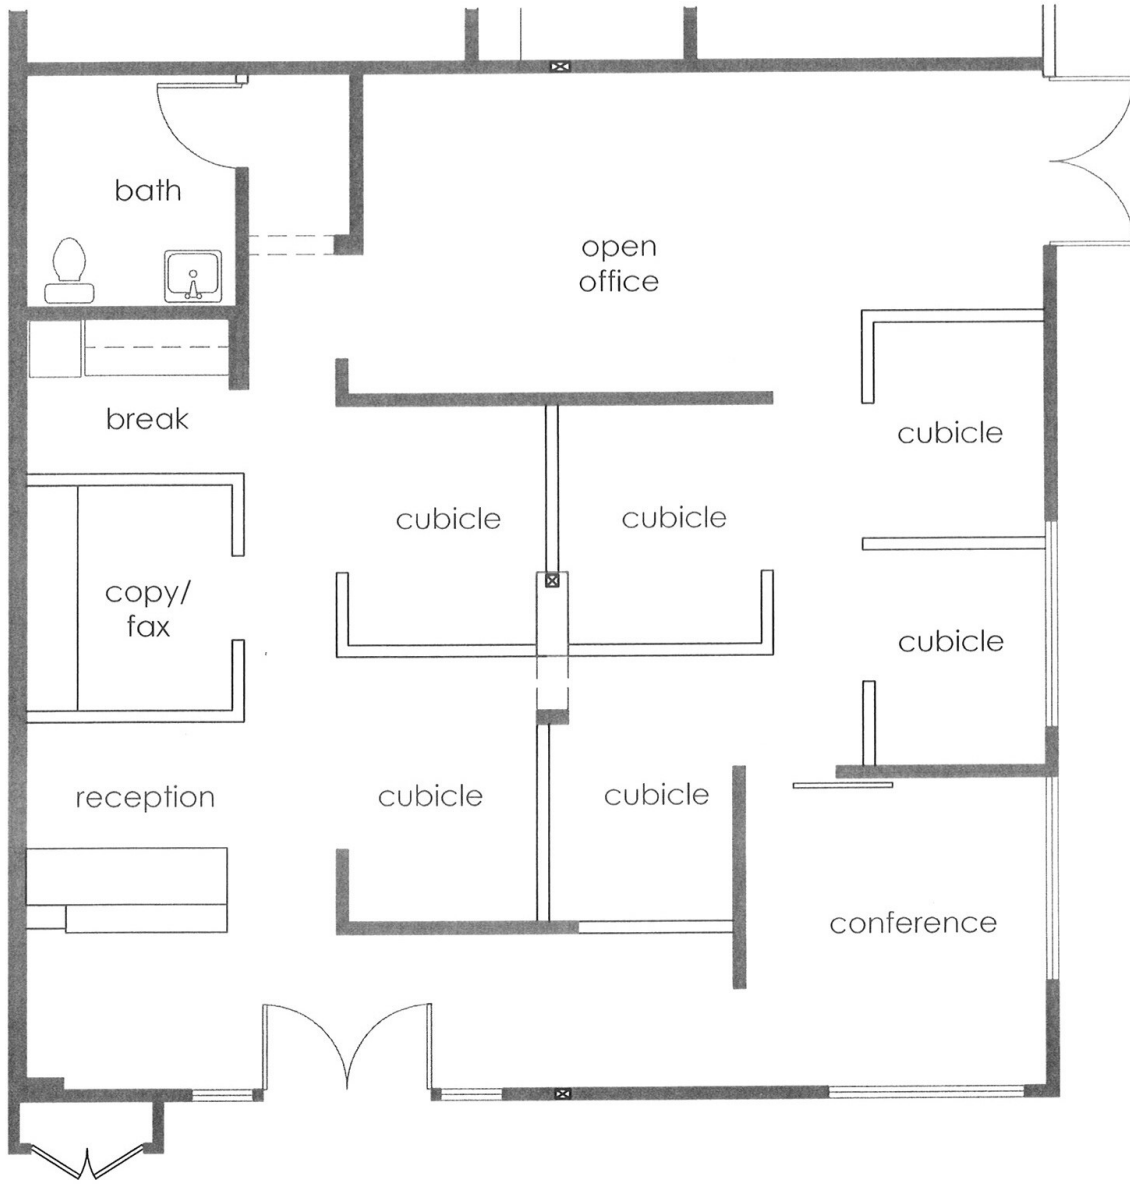

FLOOR PLAN

Terra Bella Avenue

Lincoln Avenue

TOTAL: 1457 sq. ft
FLOOR 1: 1457 sq. ft

Measurements Deemed Highly Reliable But Not Guaranteed.