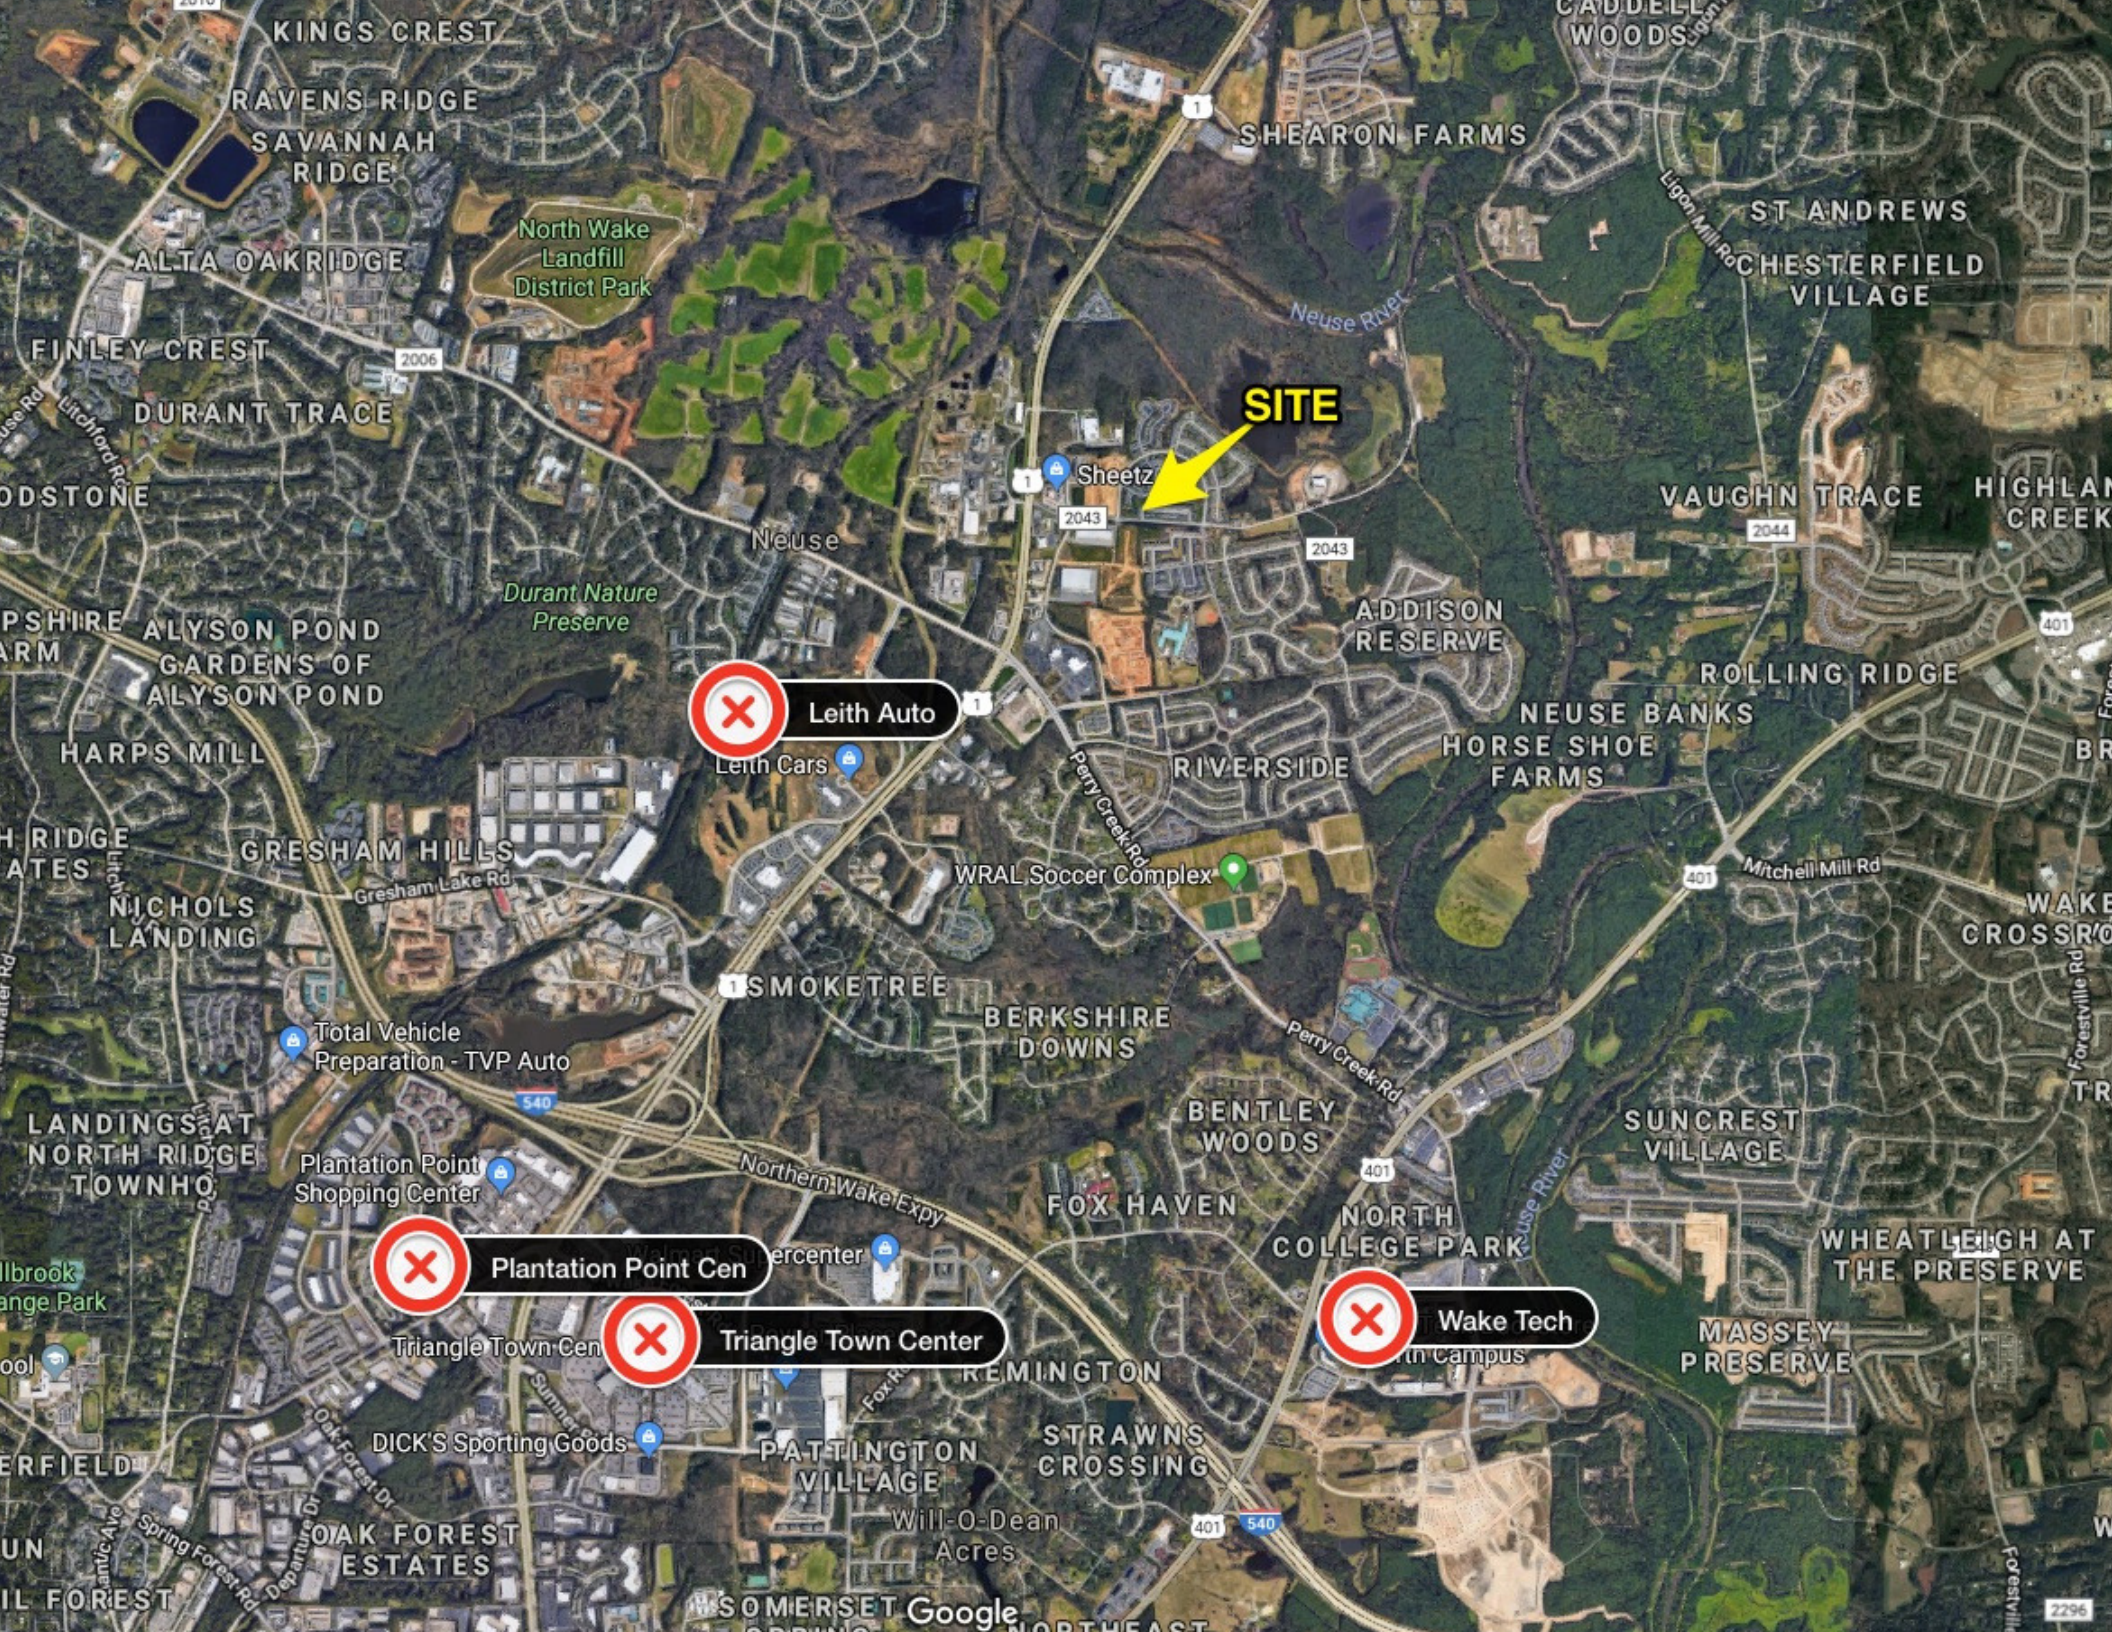

8800 WADFORD DR

RALEIGH NC 27616

1.5 Acres
For Sale

Building Size

10,000SF

Zoning

CX-3

Utilities

WATER & SEWER

SITE

X Leith Auto

X Plantation Point Cen

X Triangle Town Center

X Wake Tech

KINGS CREST
RAVENS RIDGE
SAVANNAH RIDGE
ALTA OAKRIDGE
FINLEY CREST
DURANT TRACE
ODSTONE
PSHIRE ALYSON POND
GARDENS OF ALYSON POND
HARPS MILL
H RIDGE
ATES
NICHOLS LANDING
LANDINGS AT NORTH RIDGE TOWNHO
ERFIELD
UN
IL FOREST
SHEARON FARMS
ST ANDREWS
CHESTERFIELD VILLAGE
VAUGHN TRACE
HIGHLAN CREEK
ADDISON RESERVE
ROLLING RIDGE
NEUSE BANKS
HORSE SHOE FARMS
RIVERSIDE
WRAL Soccer Complex
SMOKETREE
BERKSHIRE DOWNS
BENTLEY WOODS
FOX HAVEN
NORTH COLLEGE PARK
SUNCREST VILLAGE
WHEATLEIGH AT THE PRESERVE
MASSEY PRESERVE
PATTINGTON VILLAGE
STRAWNS CROSSING
WILL-O-DEAN ACRES
SOMERSET
Google
2296