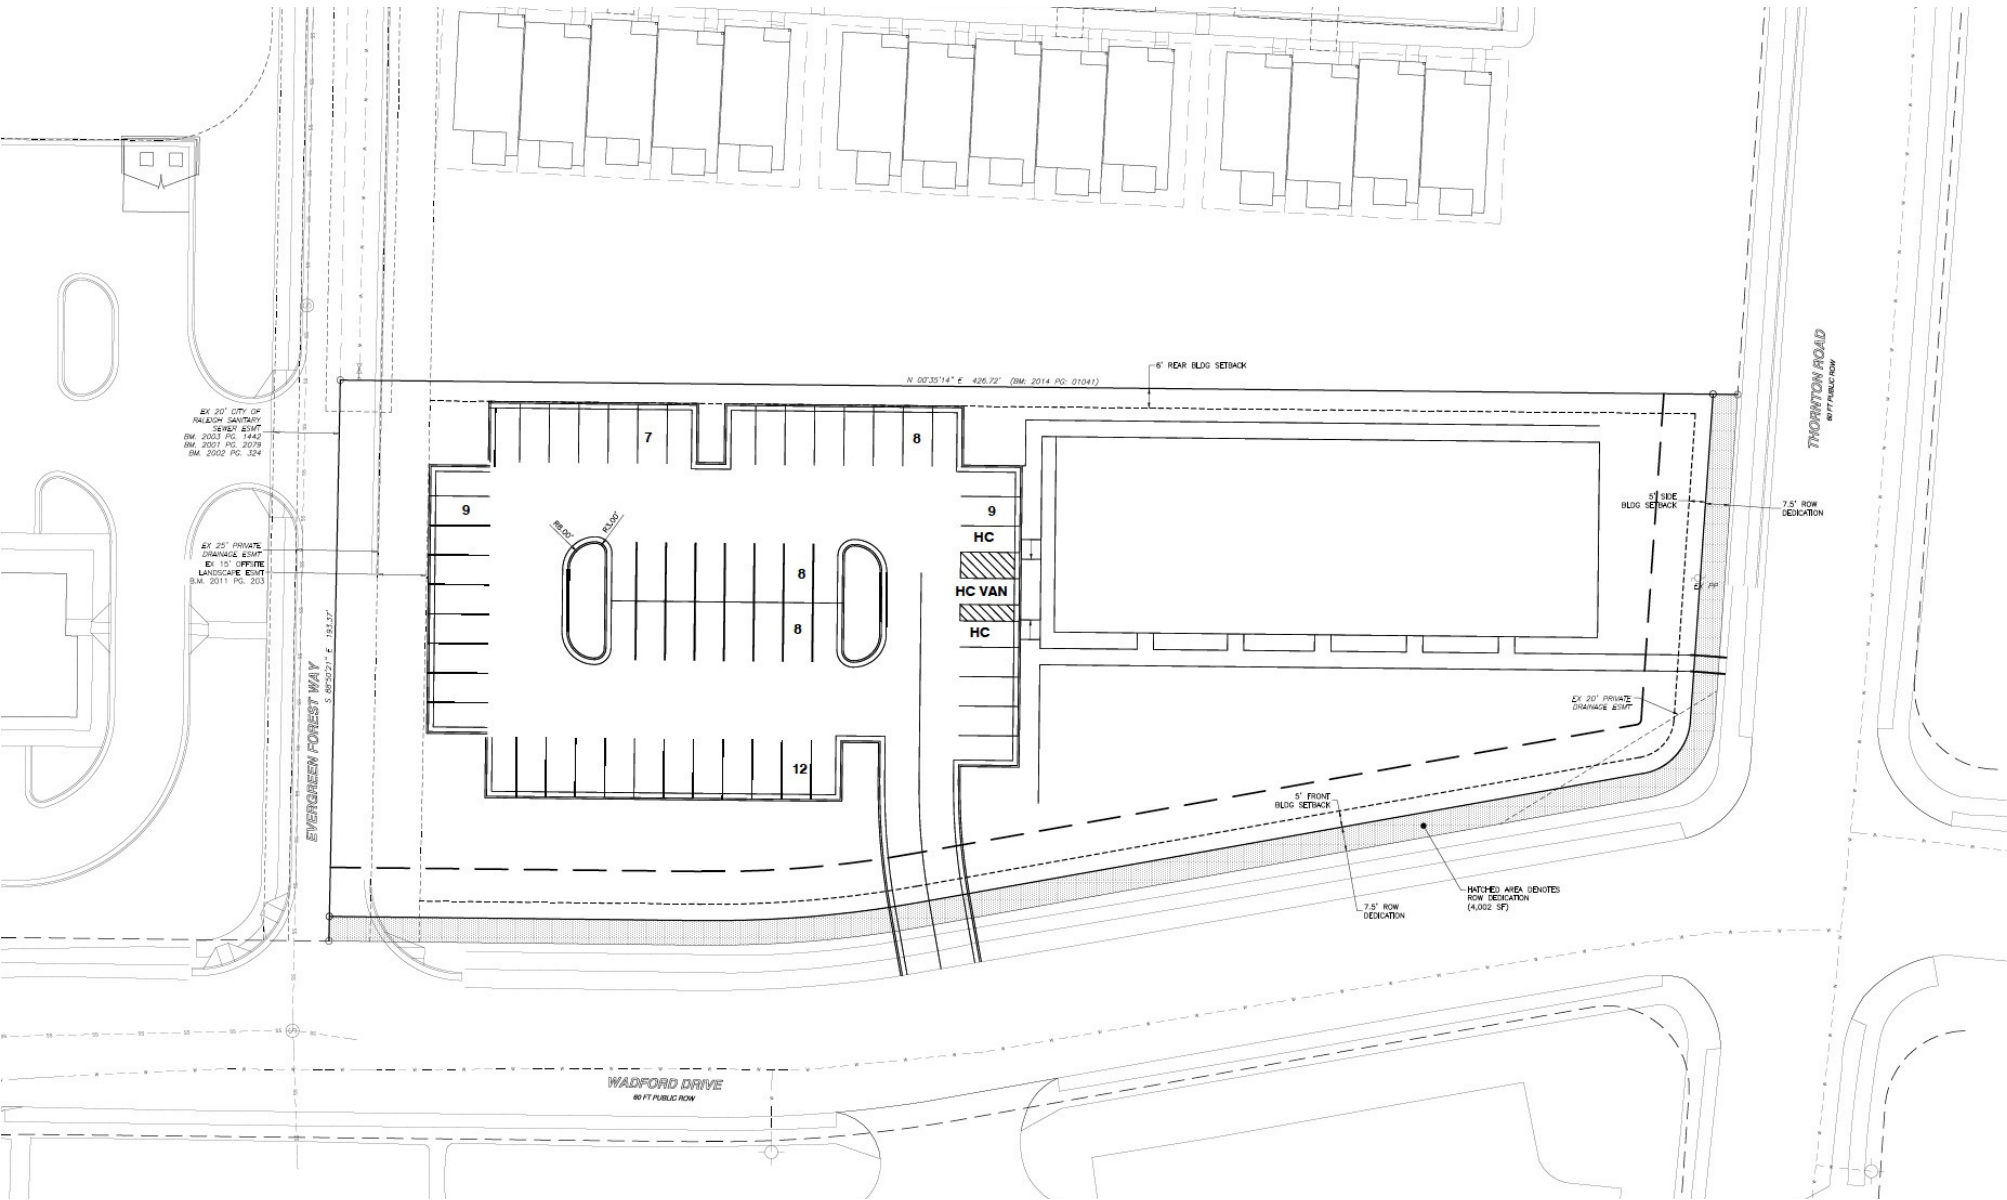

8800 WADFORD DR

RALEIGH NC 27616

1.5 Acres
For Sale

Building Size

10,000SF

Zoning

CX-3

Utilities

WATER & SEWER

SITE

X Leith Auto

X Plantation Point Cen

X Triangle Town Center

X Wake Tech

KINGS CREST
RAVENS RIDGE
SAVANNAH RIDGE
ALTA OAKRIDGE
FINLEY CREST
DURANT TRACE
ODSTONE
PSHIRE ALYSON POND
GARDENS OF ALYSON POND
HARPS MILL
H RIDGE
ATES
NICHOLS LANDING
LANDINGS AT NORTH RIDGE TOWNHO
ERFIELD
UN
IL FOREST
SHEARON FARMS
ST ANDREWS
CHESTERFIELD VILLAGE
VAUGHN TRACE
HIGHLAN CREEK
ADDISON RESERVE
ROLLING RIDGE
NEUSE BANKS
HORSE SHOE FARMS
RIVERSIDE
WRAL Soccer Complex
SMOKETREE
BERKSHIRE DOWNS
BENTLEY WOODS
FOX HAVEN
NORTH COLLEGE PARK
SUNCREST VILLAGE
WHEATLEIGH AT THE PRESERVE
MASSEY PRESERVE
PATTINGTON VILLAGE
STRAWNS CROSSING
WILL-O-DEAN ACRES
SOMERSET
Google
2296