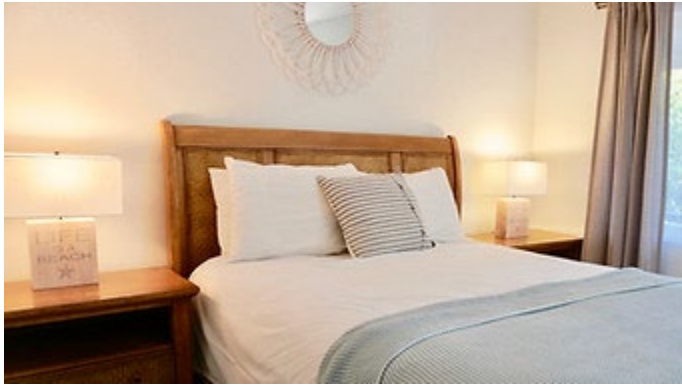

PEARL #1 - Family Room

1 Queen Bed & 1 Double Bed - 300 Sq ft

TV - Wifi - Parking - Beach Towels - Beach Chairs

Hair dryer and Iron/Ironing Board

Microwave - Coffee Maker & Fridge

Dining Table

Patio and BBQ Area

IVORY #2 - Cute Room

1 Queen Bed - 190 Sq ft

TV - Wifi - Parking - Beach Towels - Beach Chairs

Hair dryer and Iron/Ironing Board

Microwave - Coffee Maker & Fridge

LAVENDER #3 - Suite Studio

1 Queen Bed - 330 Sq ft

TV - Wifi - Parking - Beach Towels - Beach Chairs

Full Kitchen - Coffee Maker

Dining Table

Hair dryer and Iron/Ironing Board

Patio and BBQ Area

SILVER #4 - Family Suite

2 Double Beds - 350 Sq ft

TV - Wifi - Parking - Beach Towels - Beach Chairs

Full Kitchen - Coffee Maker

Dining Area, Dining Table

Hair dryer and Iron/Ironing Board

SEA BLUE #5 - Spacious Apartment Suite

1 Bedroom with King Bed - 550 Sq ft

2 Bathrooms

TV - Wifi - Parking - Beach Towels - Beach Chairs