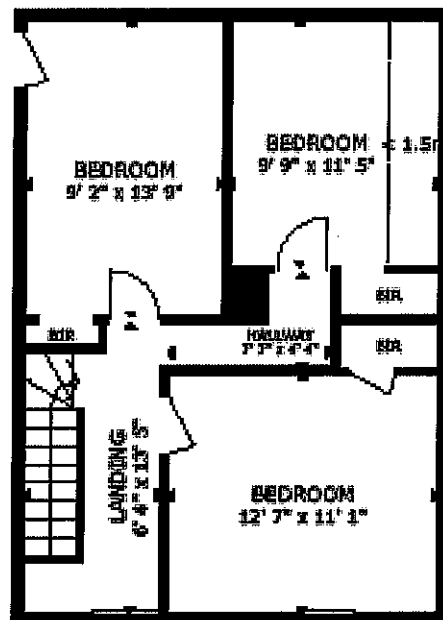

# FIRST FLOOR

FLOOR 1

GROSS INTERNAL AREA  
FLOOR 1 259 sq.ft. FLOOR 2 302 sq.ft.  
EXCLUDED AREAS : REDUCED HEADROOM 27 sq.ft.  
TOTAL : 1,368 sq.ft.  
SIZES AND DIMENSIONS ARE APPROXIMATE, ACTUAL MAY VARY.

# SECOND FLOOR

FLOOR 2

GROSS INTERNAL AREA  
FLOOR 1 889 sq.ft. FLOOR 2 502 sq.ft.  
EXCLUDED AREAS : REDUCED HEADROOM 27 sq.ft.  
TOTAL : 1,364 sq.ft.  
SIZES AND DIMENSIONS ARE APPROXIMATE, ACTUAL MAY VARY.