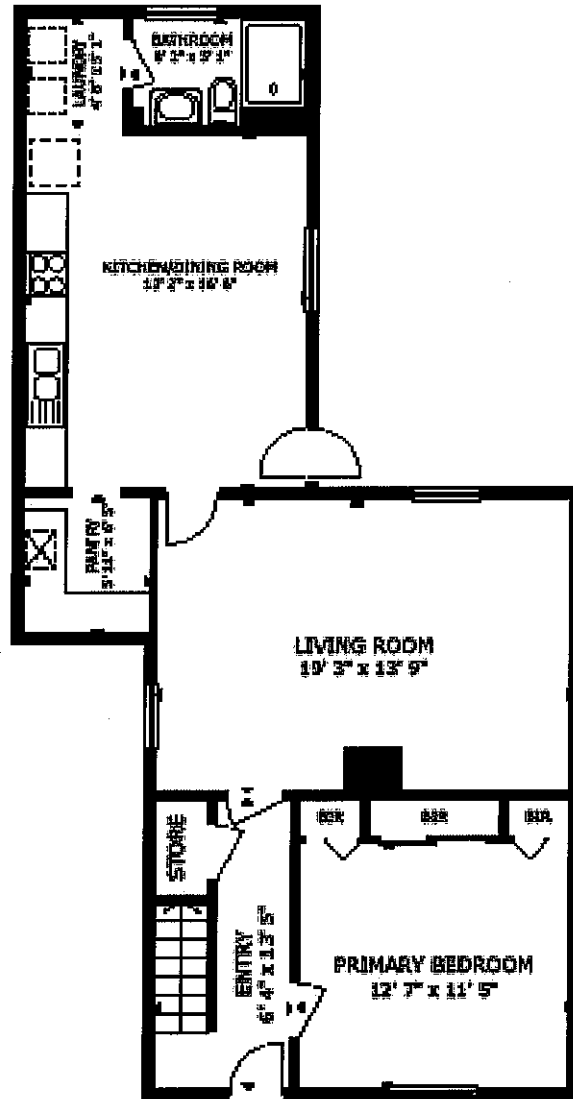

# FIRST FLOOR

FLOOR 1

GROSS INTERNAL AREA  
FLOOR 1 259 sq.ft. FLOOR 2 302 sq.ft.  
EXCLUDED AREAS : REDUCED HEADROOM 27 sq.ft.  
TOTAL : 1,368 sq.ft.  
SIZES AND DIMENSIONS ARE APPROXIMATE, ACTUAL MAY VARY.

# SECOND FLOOR

FLOOR 2

GROSS INTERNAL AREA  
FLOOR 1 889 sq.ft. FLOOR 2 502 sq.ft.  
EXCLUDED AREAS : REDUCED HEADROOM 27 sq.ft.  
TOTAL : 1,364 sq.ft.  
SIZES AND DIMENSIONS ARE APPROXIMATE, ACTUAL MAY VARY.