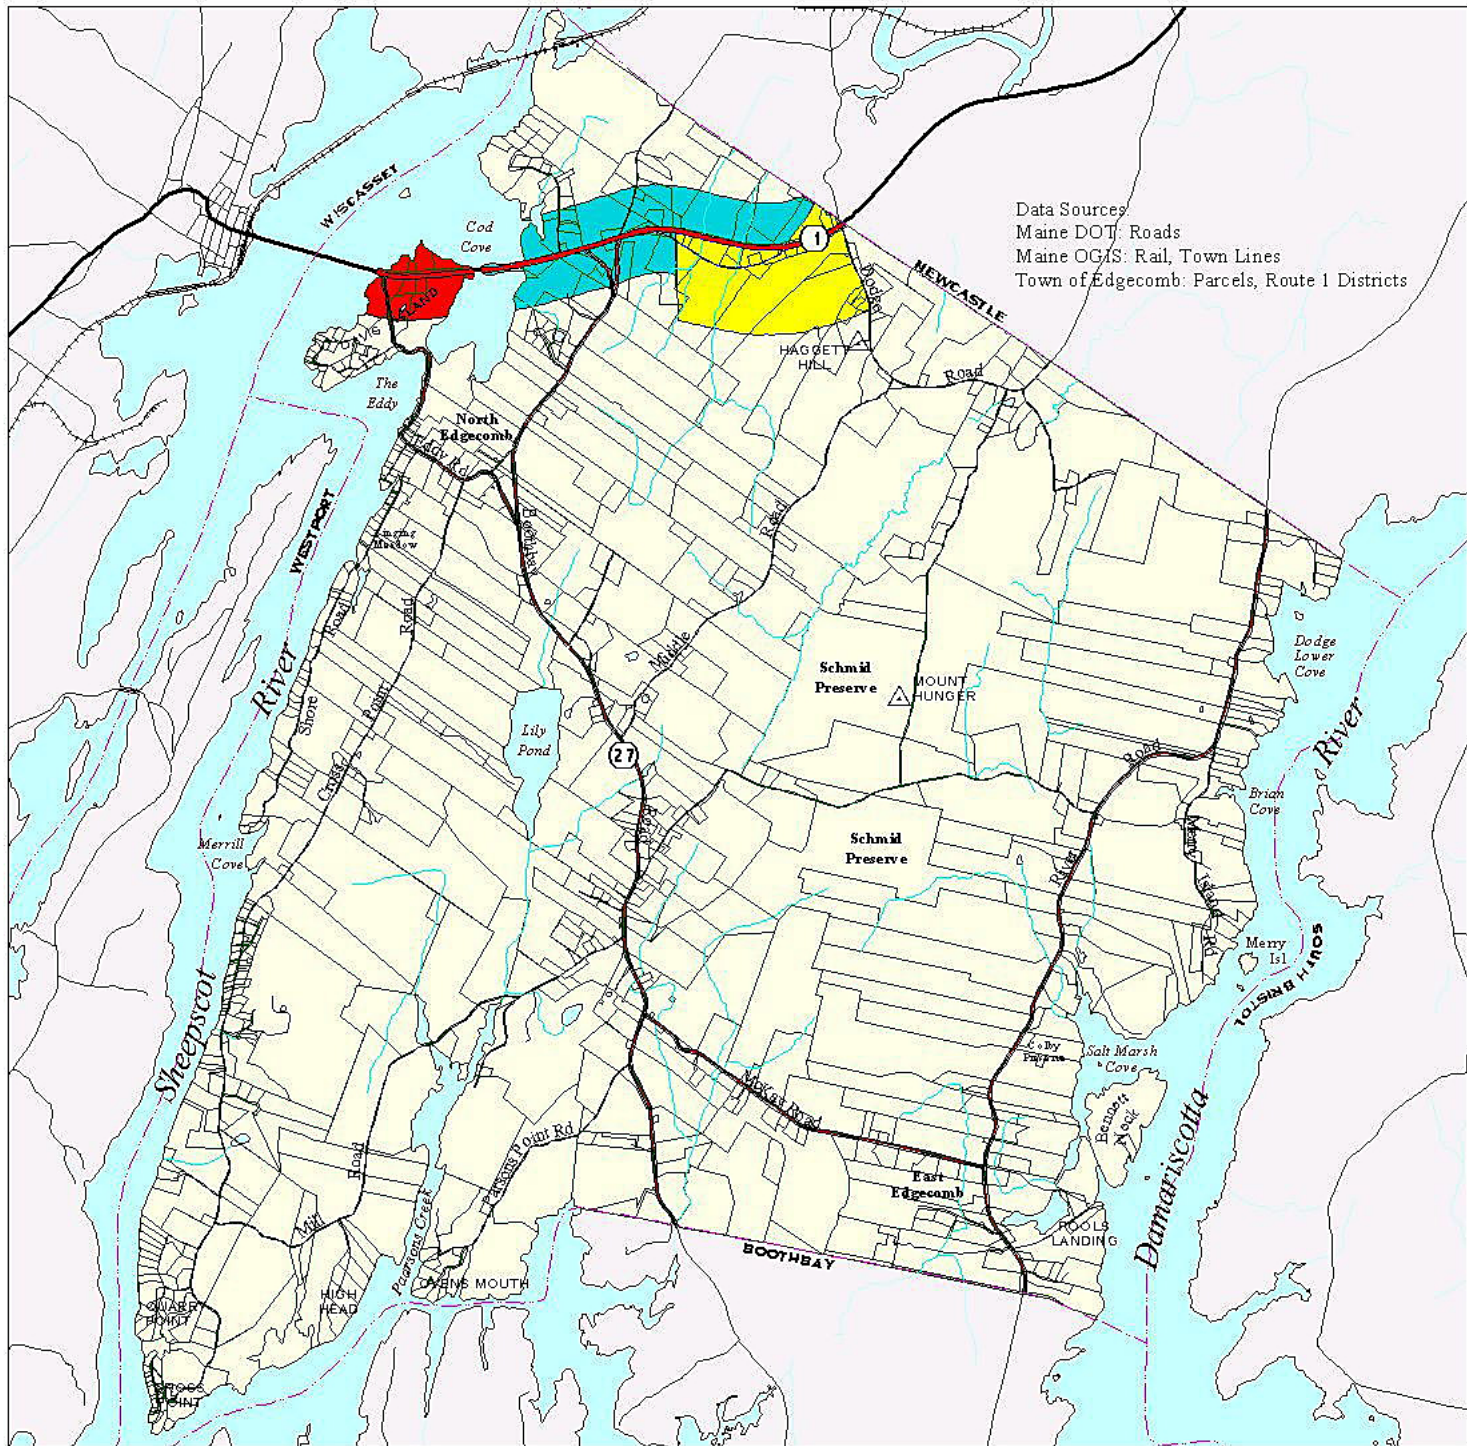

Town of Edgecomb

Route 1 Districts

Data Sources
Maine DOT: Roads
Maine OGIS: Rail, Town Lines
Town of Edgecomb: Parcels, Route 1 Districts