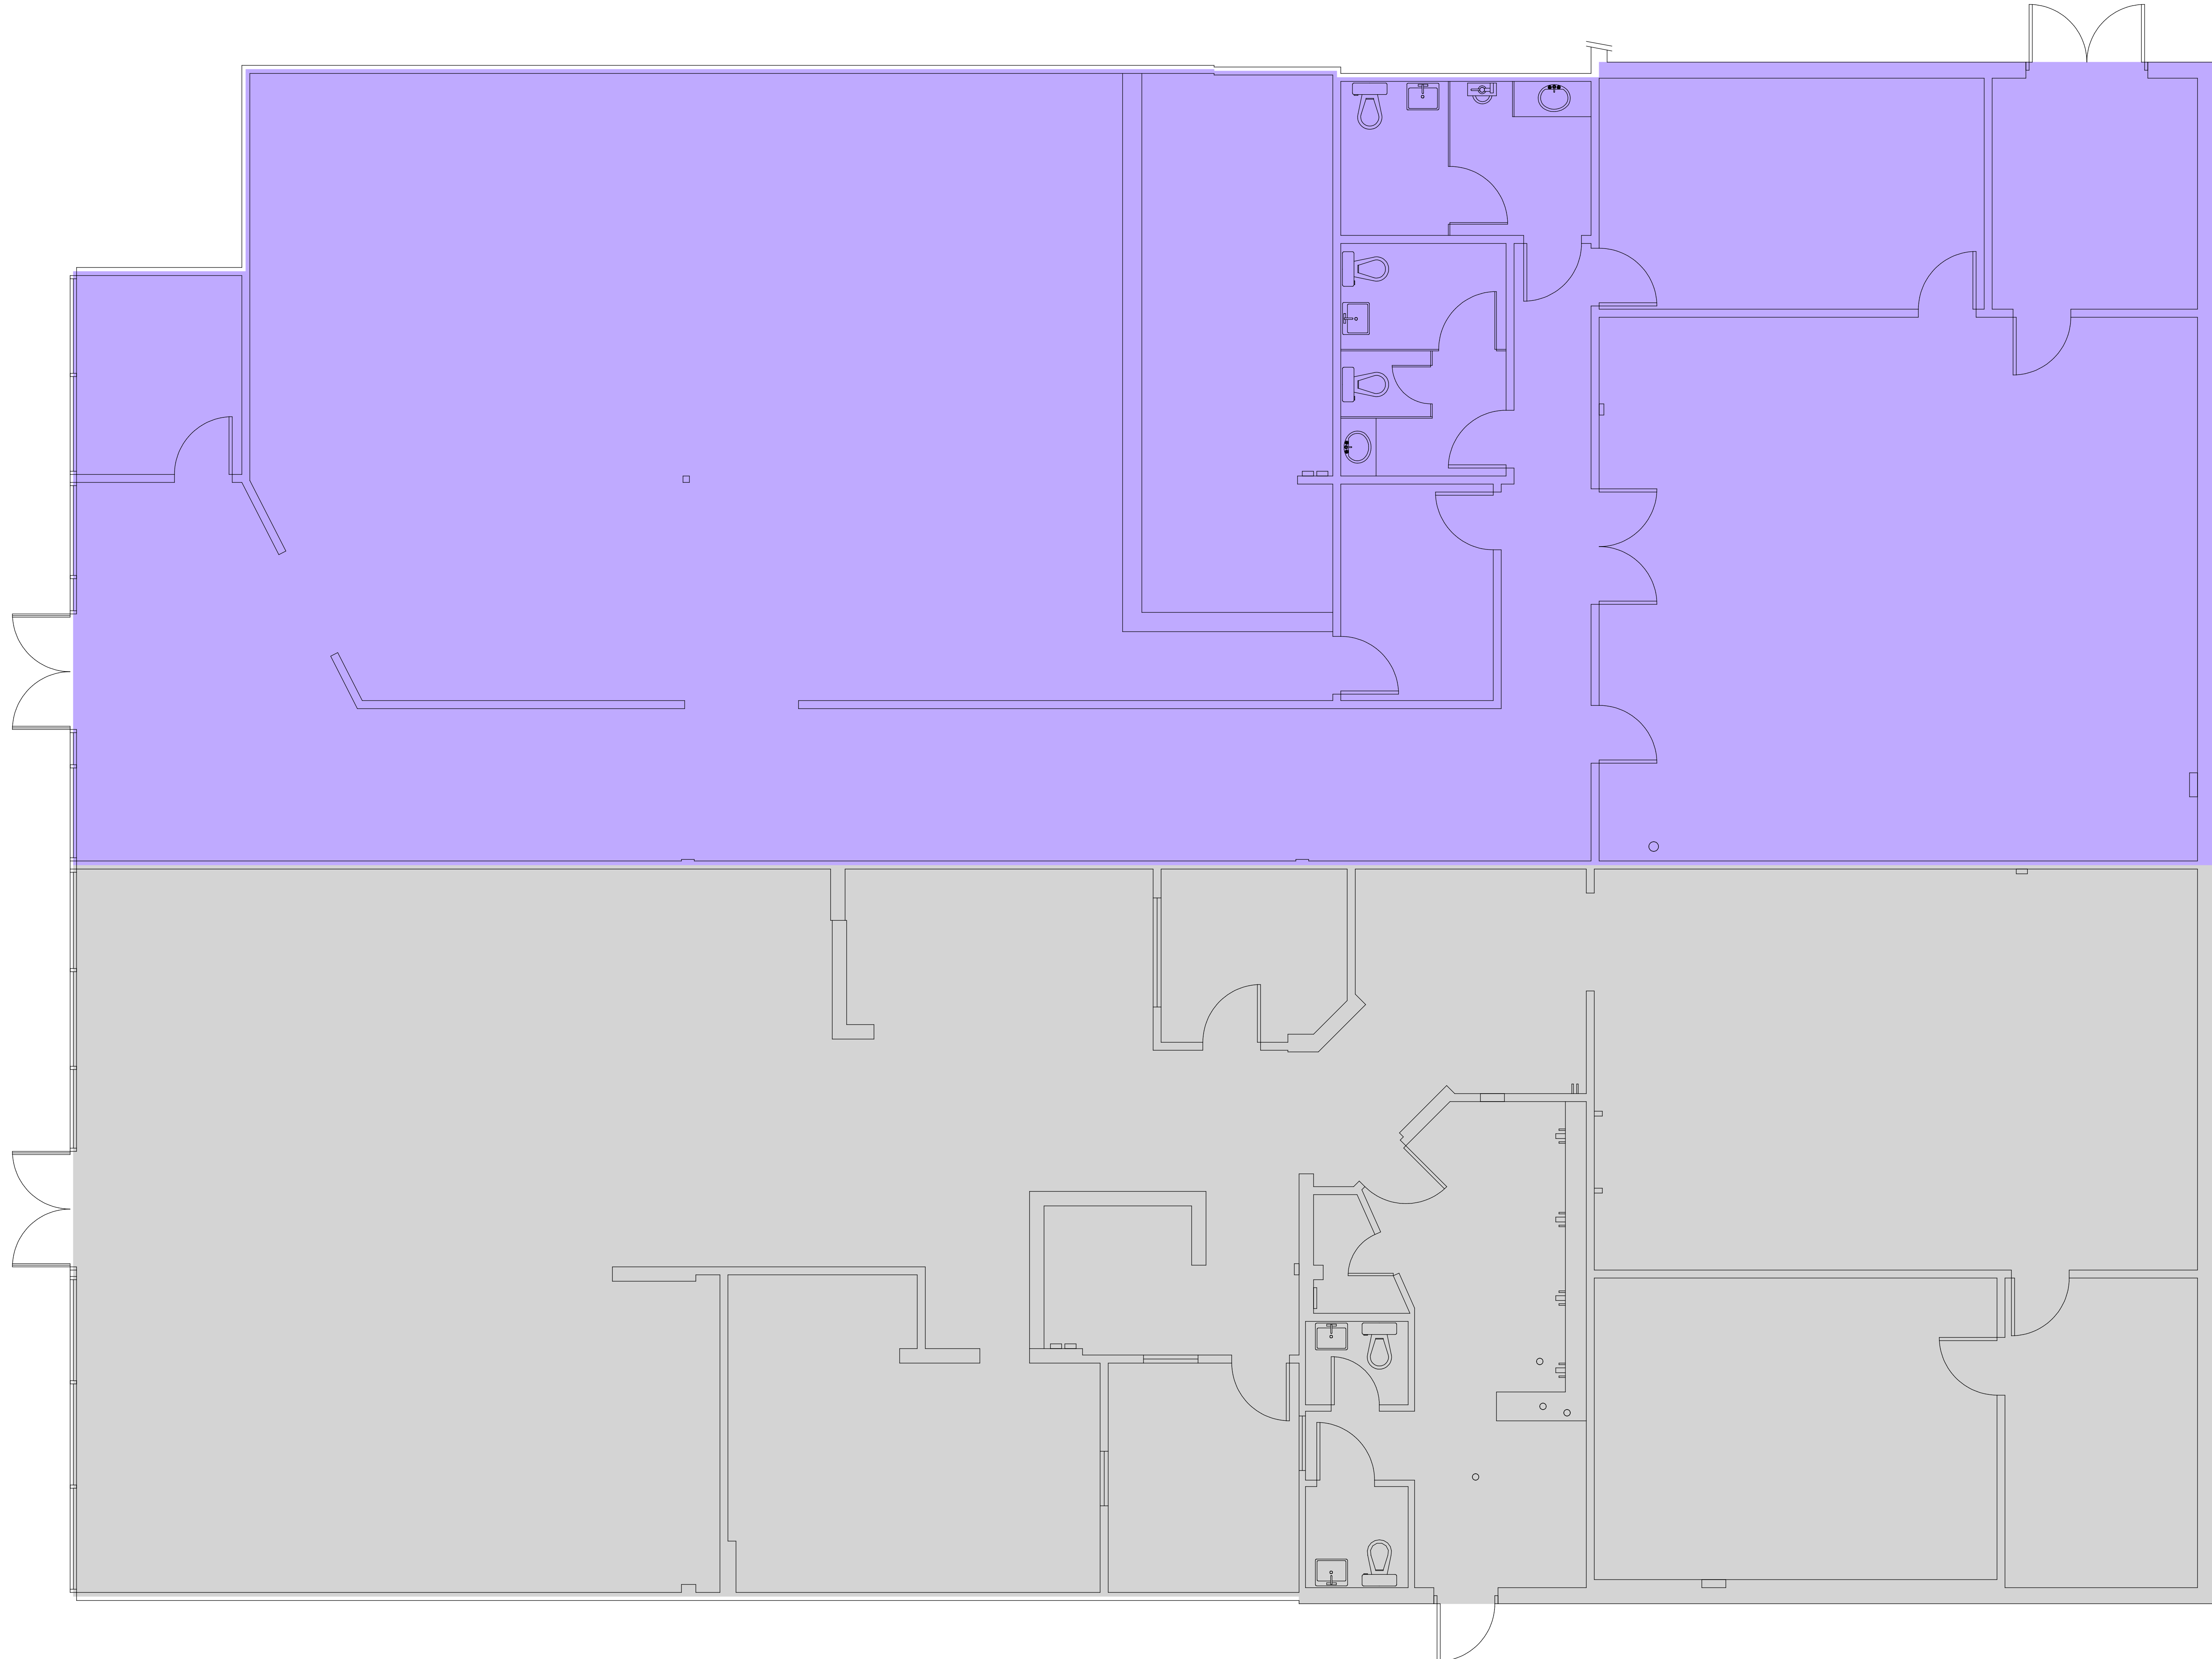

DATE MEASURED:

NOVEMBER 2008

SCALE: 1/4 INCH = 1 FOOT
24X36 PLOT SIZE

ADDRESS:

6211-6213 EAST HILLSBOROUGH AVENUE
TAMPA, FLORIDA

ATLANTA 770-984-0402 ORLANDO 407-971-8688 TAMPA 727-548-9595

www.measureDYNAMICS.com

- SUITE 6211 (4242 SQ. FT.)
- SUITE 6213 (4507 SQ. FT.)

*DEMISING WALL THICKNESS ESTIMATED BASED ON BUILDING CONSTRUCTION

DATE MEASURED:

NOVEMBER 2008

SCALE: 1/4 INCH = 1 FOOT
24X36 PLOT SIZE

ADDRESS:

6211-6213 EAST HILLSBOROUGH AVENUE
TAMPA, FLORIDA