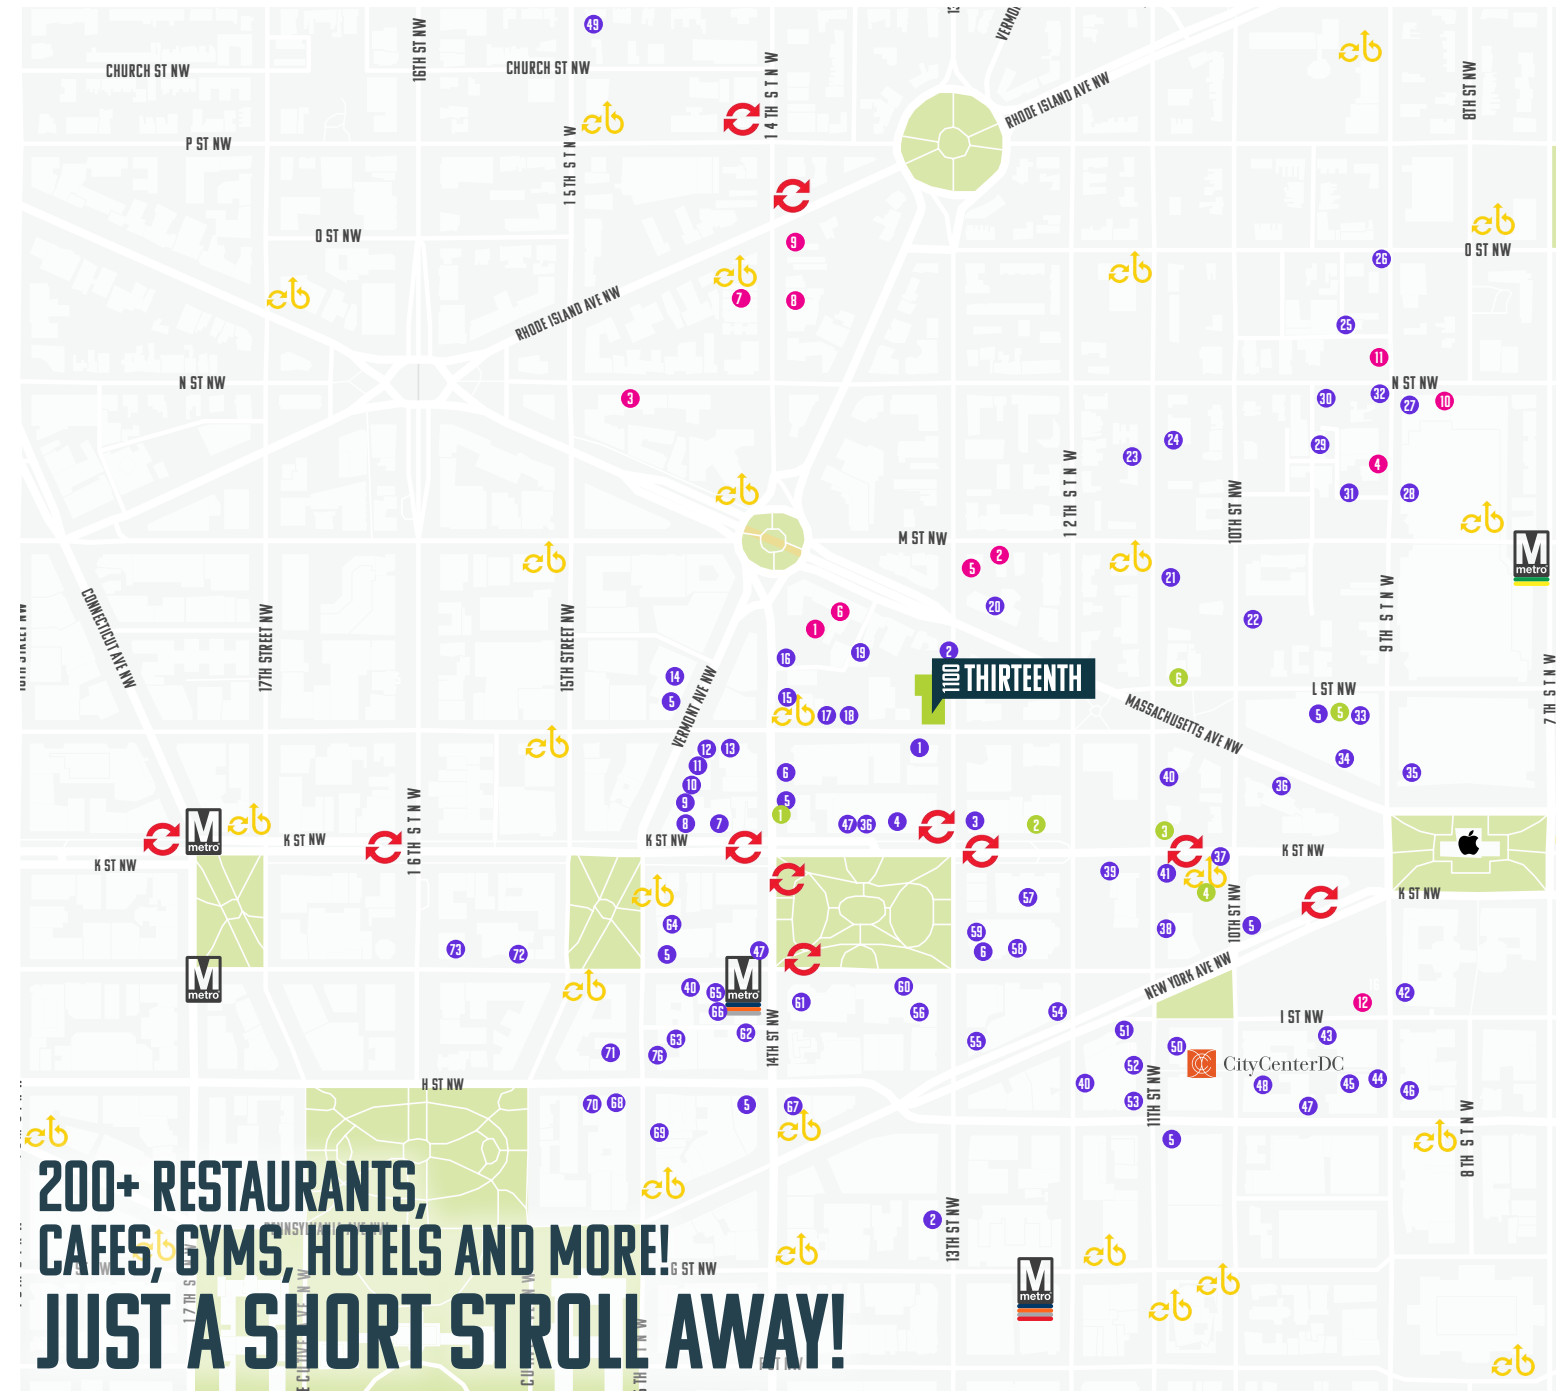

NEIGHBORHOOD AMENITIES

UNION KITCHEN

the mirror

FRANKLIN PARK TRANSFORMATION

200+ RESTAURANTS, CAFES, GYMS, HOTELS AND MORE!
JUST A SHORT STROLL AWAY!

FITNESS

- 1 DANCE TRANCE DC
- 2 EVOLUTION PERSONAL TRAINING STUDIO
- 3 ARIEL BRIGHT FITNESS
- 4 REFORMATION FITNESS
- 5 UPLIFT STRENGTH & SPIRIT
- 6 BALANCE FUNCTIONAL FITNESS
- 7 POLE PRESSURE
- 8 CREW CLUB
- 9 B. FIT
- 10 CROSSFIT SHAW
- 11 DISTRICT PILATES
- 12 COREPOWER YOGA

RESTAURANTS

- 1 DOMINO'S PIZZA
- 2 AU BON PAIN
- 3 PAUL
- 4 SOHO CAFE MARKET
- 5 STARBUCKS
- 6 BROWN BAG
- 7 TAYLOR GOURMET
- 8 CORNER BAKERY CAFE
- 9 K STREET BAKERY
- 10 GRILL KABOB
- 11 BOZZELLI'S ITALIAN DELI
- 12 STAN'S
- 13 JACK'S FRESH
- 14 LINCOLN
- 15 JIMMY JOHN'S

- 16 AREPA ZONE
- 17 DUNKIN' DONUTS
- 18 ELIZABETH'S GONE RAW
- 19 GREEN LANTERN
- 20 STREETS MARKET
- 21 EL RINCONCITO CAFE
- 22 CAFE COZY CORNER
- 23 TORTINO
- 24 EL SOL RESTAURANTE
- 25 SUNDEVICH
- 26 CHERCHER ETHIOPIAN RESTAURANT & MART
- 27 UNION KITCHEN GROCERY
- 28 UNCONVENTIONAL DINER
- 29 LA COLOMBE COFFEE
- 30 TIGER FORK

- 60 TORO TORO
- 61 BUREDD
- 62 GALLERY CAFE
- 63 BOBBY VAN'S STEAKHOUSE
- 64 SIRCOC
- 65 FIVE GUYS
- 66 YAFA GRILLE
- 67 PRET A MANGER
- 68 JOE'S SEAFOOD, PRIME STEAK & STONE CRAB
- 69 ZEKE'S COFFEE
- 70 WHITE HOUSE DELI
- 71 OPALINE BAR AND BRASSERIE
- 72 EYE STREET GRILL
- 73 RARE STEAKHOUSE