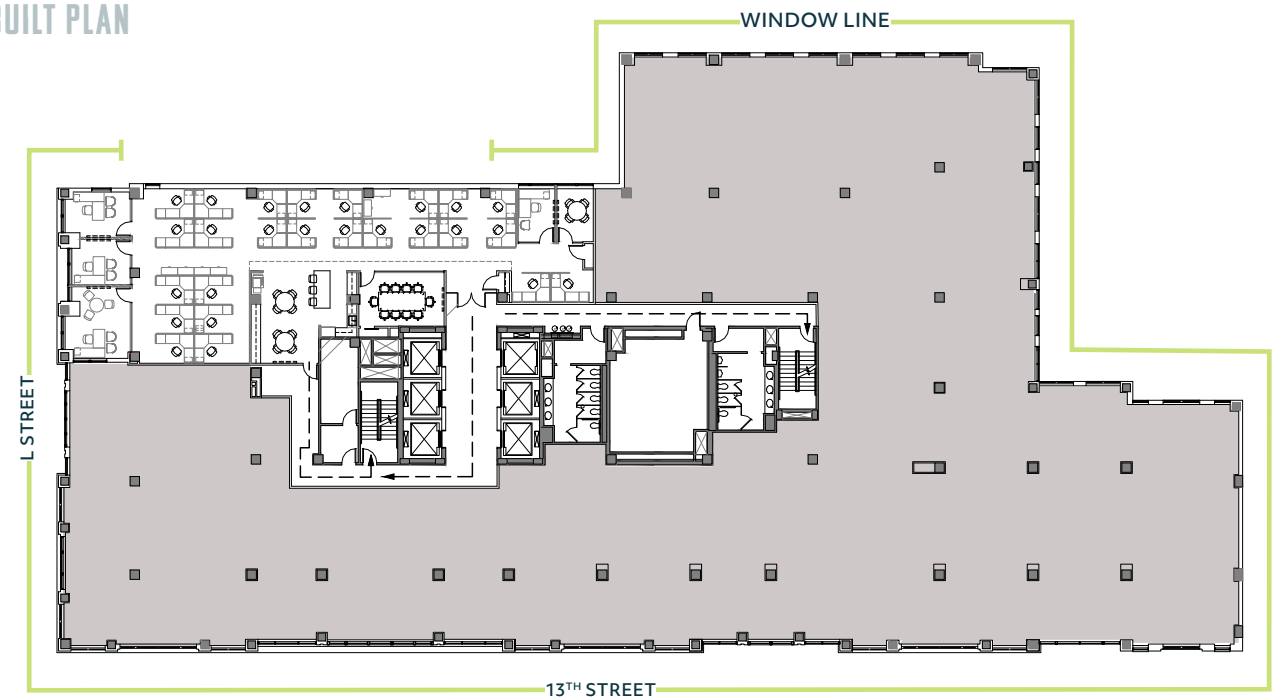

VIEW 360° TOUR

CONFERENCE ROOM WITH INDOOR/OUTDOOR SPACE, HDTV, WIFI, AND TRAINING TABLES

VIEW 360° TOUR

PLUG N' PLAY, FLEXIBLE TERM FULL FLOOR OPPORTUNITY

7TH FLOOR

APPROXIMATELY 25,621 RSF

AS-BUILT PLAN

SHELL CONDITION

10TH FLOOR - FRONT BUILDING OPPORTUNITY

APPROXIMATELY 11,162 RSF

SHELL CONDITION

11TH FLOOR - SUITE 1150

APPROXIMATELY 4,652 RSF

AS-BUILT PLAN

Nino's Bakery

au bon pain.