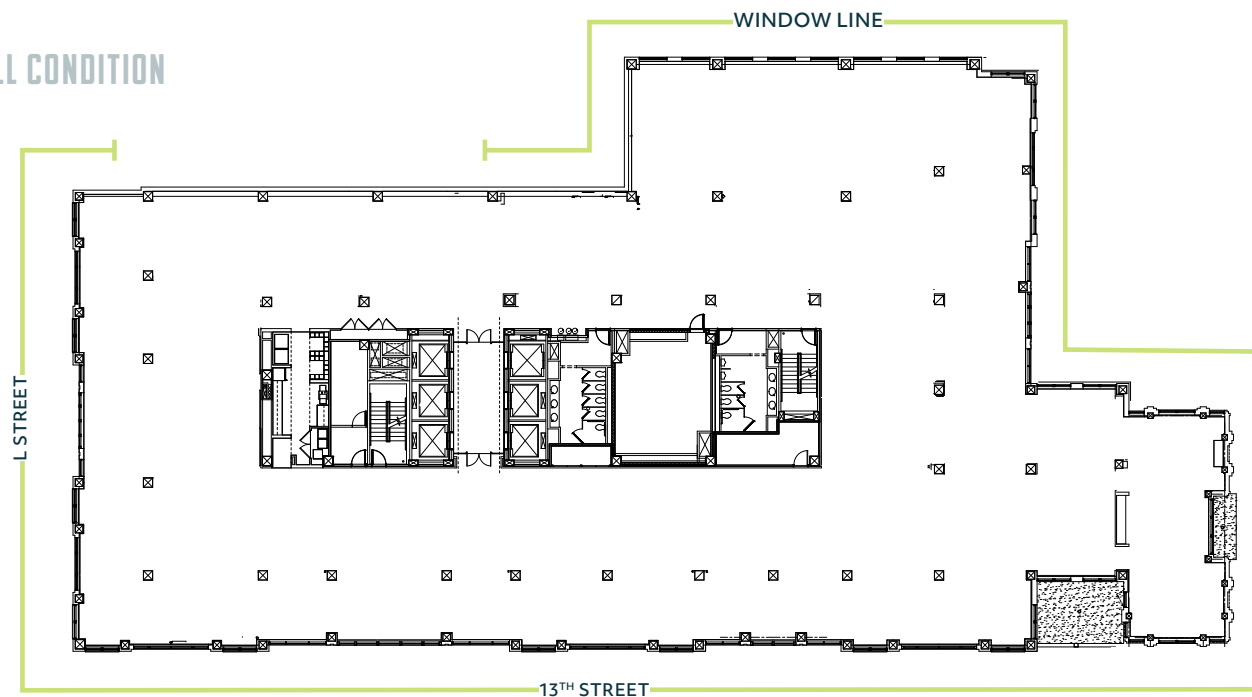

VIEW 360° TOUR

CONFERENCE ROOM WITH INDOOR/OUTDOOR SPACE, HDTV, WIFI, AND TRAINING TABLES

VIEW 360° TOUR

PLUG N' PLAY, FLEXIBLE TERM FULL FLOOR OPPORTUNITY

7TH FLOOR

APPROXIMATELY 25,621 RSF

AS-BUILT PLAN

SHELL CONDITION

10TH FLOOR - FRONT BUILDING OPPORTUNITY

APPROXIMATELY 11,162 RSF

SHELL CONDITION

11TH FLOOR - SUITE 1150

APPROXIMATELY 4,652 RSF

AS-BUILT PLAN

Nino's Bakery

au bon pain.