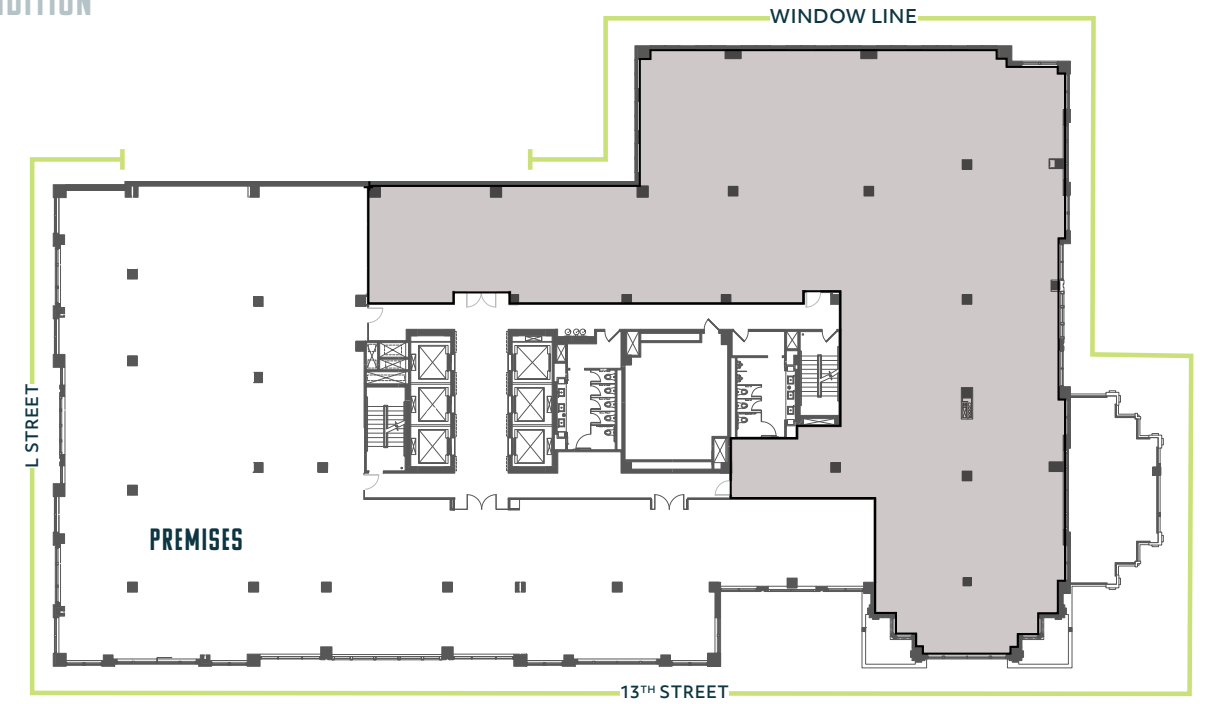

1100 THIRTEENTH

6 ELEVATORS & 2 SHUTTLE ELEVATORS TO THE TWO-STORY LOBBY

CONCIERGE SERVICE

LOBBY

VIEW 360° TOUR

LANDSCAPED COURTYARD

VIEW 360° TOUR

RENOVATED FITNESS CENTER WITH LIFE FITNESS ELEVATED SERIES EQUIPMENT INCLUDING A STAIR MACHINE AND ROWER, PELOTON SPIN BIKE, TRX AND A VARIETY OF FREE WEIGHTS

VIEW 360° TOUR

CONFERENCE ROOM WITH INDOOR/OUTDOOR SPACE, HDTV, WIFI, AND TRAINING TABLES

VIEW 360° TOUR

PLUG N' PLAY, FLEXIBLE TERM FULL FLOOR OPPORTUNITY

7TH FLOOR

APPROXIMATELY 25,621 RSF

AS-BUILT PLAN

SHELL CONDITION

10TH FLOOR - FRONT BUILDING OPPORTUNITY

APPROXIMATELY 11,162 RSF

SHELL CONDITION

11TH FLOOR - SUITE 1150

APPROXIMATELY 4,652 RSF

AS-BUILT PLAN

Nino's Bakery

au bon pain.