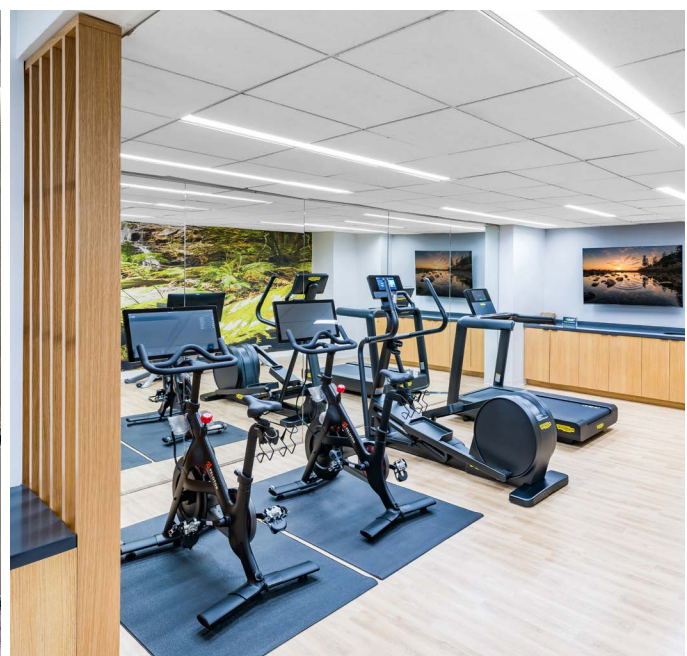

1100 THIRTEENTH

6 ELEVATORS & 2 SHUTTLE ELEVATORS TO THE TWO-STORY LOBBY

CONCIERGE SERVICE

LOBBY

VIEW 360° TOUR

LANDSCAPED COURTYARD

VIEW 360° TOUR

RENOVATED FITNESS CENTER WITH LIFE FITNESS ELEVATED SERIES EQUIPMENT INCLUDING A STAIR MACHINE AND ROWER, PELOTON SPIN BIKE, TRX AND A VARIETY OF FREE WEIGHTS

VIEW 360° TOUR

CONFERENCE ROOM WITH INDOOR/OUTDOOR SPACE, HDTV, WIFI, AND TRAINING TABLES

VIEW 360° TOUR

PLUG N' PLAY, FLEXIBLE TERM FULL FLOOR OPPORTUNITY

7TH FLOOR

APPROXIMATELY 25,621 RSF

AS-BUILT PLAN

SHELL CONDITION

NEIGHBORHOOD AMENITIES

UNION KITCHEN

the mirror

FRANKLIN PARK TRANSFORMATION

200+ RESTAURANTS, CAFES, GYMS, HOTELS AND MORE!
JUST A SHORT STROLL AWAY!

FITNESS

- 1 DANCE TRANCE DC
- 2 EVOLUTION PERSONAL TRAINING STUDIO
- 3 ARIEL BRIGHT FITNESS
- 4 REFORMATION FITNESS
- 5 UPLIFT STRENGTH & SPIRIT
- 6 BALANCE FUNCTIONAL FITNESS
- 7 POLE PRESSURE
- 8 CREW CLUB
- 9 B. FIT
- 10 CROSSFIT SHAW
- 11 DISTRICT PILATES
- 12 COREPOWER YOGA