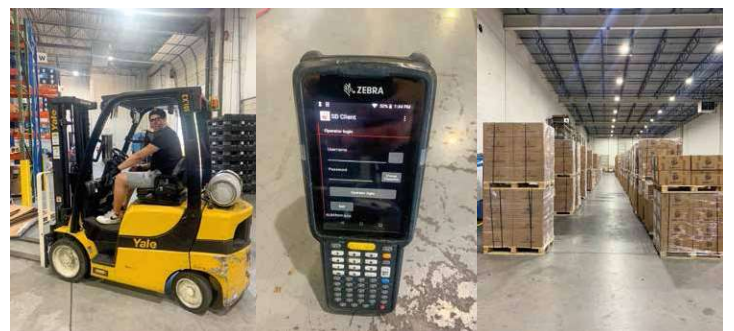

CERTIFICATIONS

- Supplier Diversity
  - » Women's Business Enterprise WBENC certified
  - » Women-Owned Small Business Federal Contract Program WOSB certified
- Quality
  - » IATF 16949:2016 certified
  - » Corporate environmental and energy management