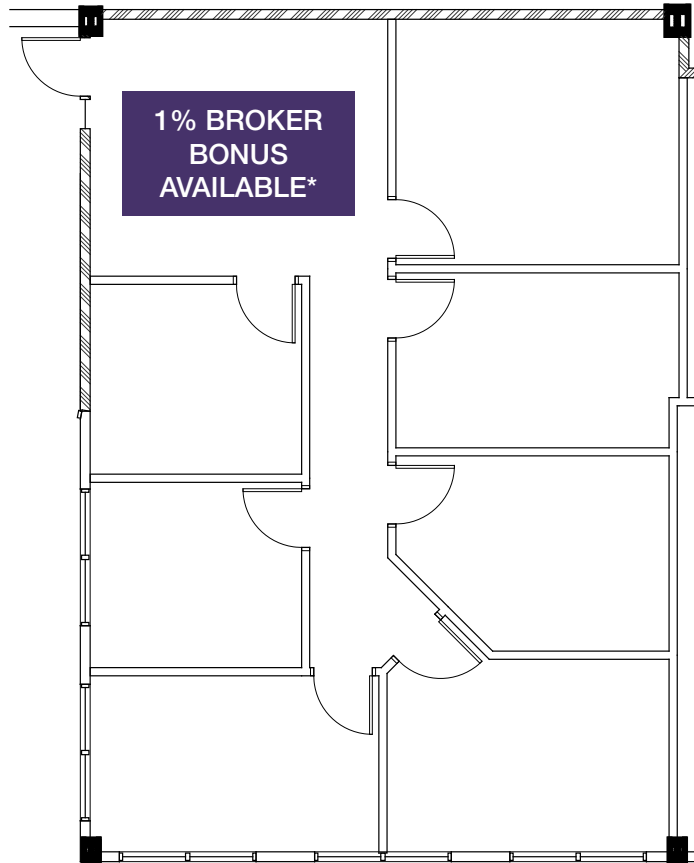

1800 Pembroke Drive
Orlando, Florida 32810

Available Spaces Maitland Center Office Space Pembroke Commons

Suite 285 - 2,865± RSF

Completely Furnished:

- Conference room: table, (7) chairs, credenza
- Cubicles (16) including file cabinets
- Break room: table, (4) chairs, full-size refrigerator, water dispenser
- Office: desk, overhead cabinet, round table, (5) chairs