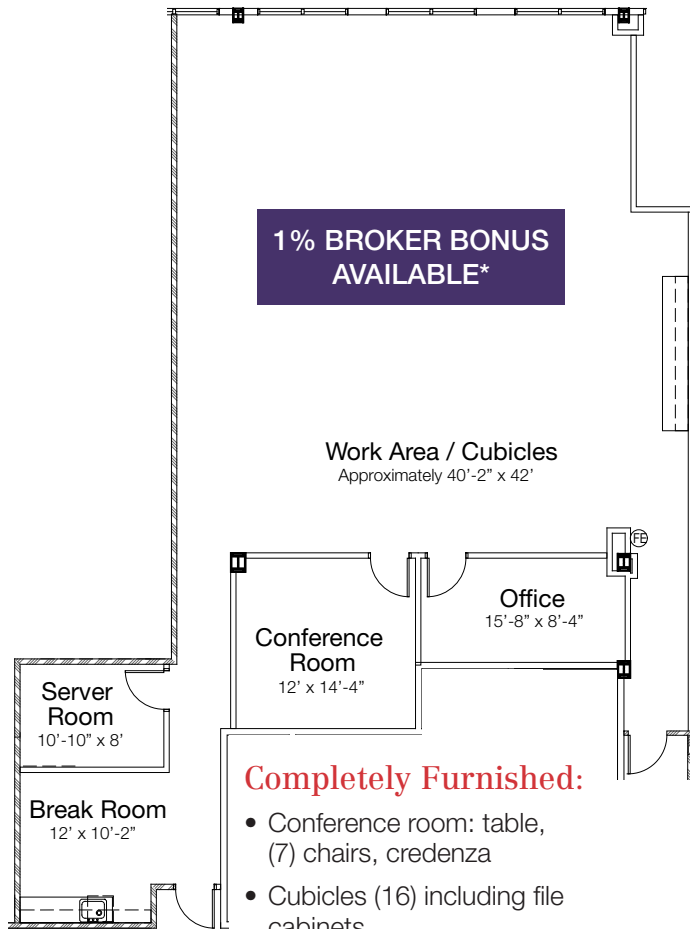

1800 Pembroke Drive
Orlando, Florida 32810

Available Spaces Maitland Center Office Space Pembroke Commons

Suite 285 - 2,865± RSF

Completely Furnished:

- Conference room: table, (7) chairs, credenza
- Cubicles (16) including file cabinets
- Break room: table, (4) chairs, full-size refrigerator, water dispenser
- Office: desk, overhead cabinet, round table, (5) chairs