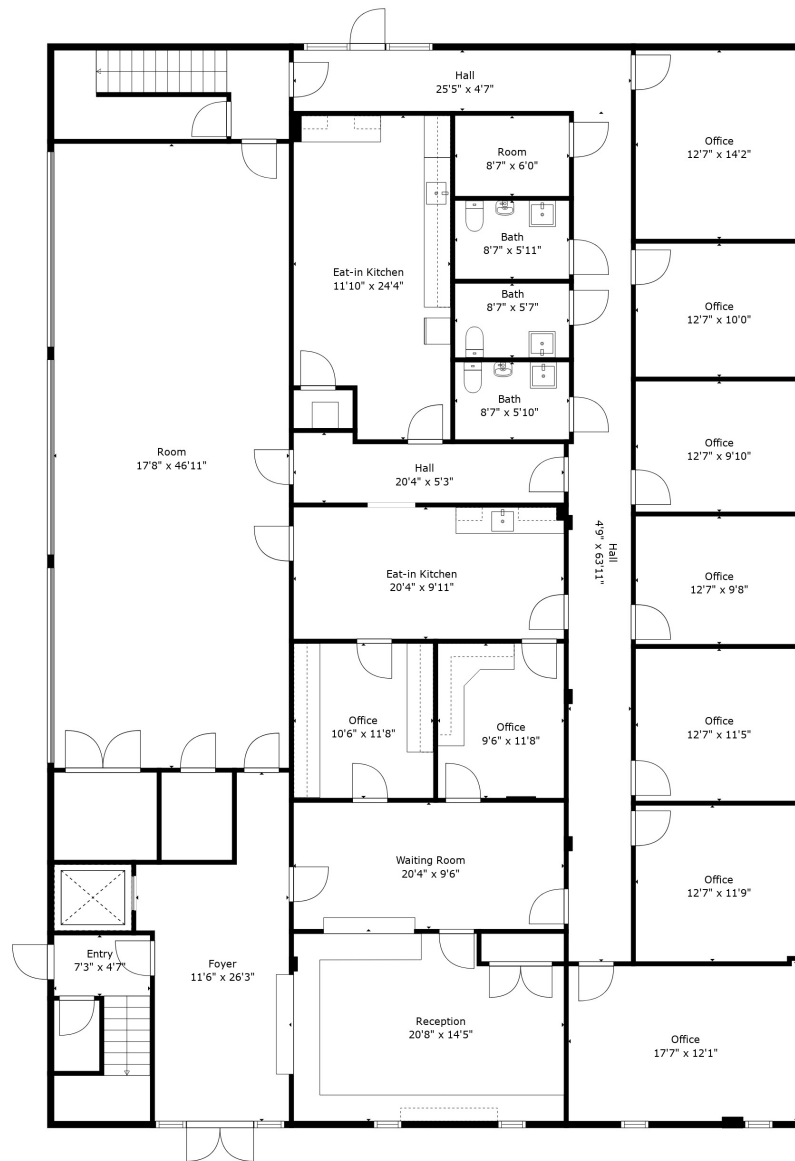

Floor 1

Floor 2

TOTAL: 9587 sq. ft
 FLOOR 1: 4525 sq. ft, FLOOR 2: 5062 sq. ft
 EXCLUDED AREAS: UNDEFINED: 13 sq. ft, ROOM: 70 sq. ft

TOTAL: 9587 sq. ft

FLOOR 1: 4525 sq. ft, FLOOR 2: 5062 sq. ft

EXCLUDED AREAS: UNDEFINED: 13 sq. ft, ROOM: 70 sq. ft

Floor Plan Created by Cubicasa App. Measurements Deemed Highly Reliable But Not Guaranteed.

TOTAL: 9587 sq. ft

FLOOR 1: 4525 sq. ft, FLOOR 2: 5062 sq. ft

EXCLUDED AREAS: UNDEFINED: 13 sq. ft, ROOM: 70 sq. ft

Floor Plan Created By Cubicasa App. Measurements Deemed Highly Reliable But Not Guaranteed.