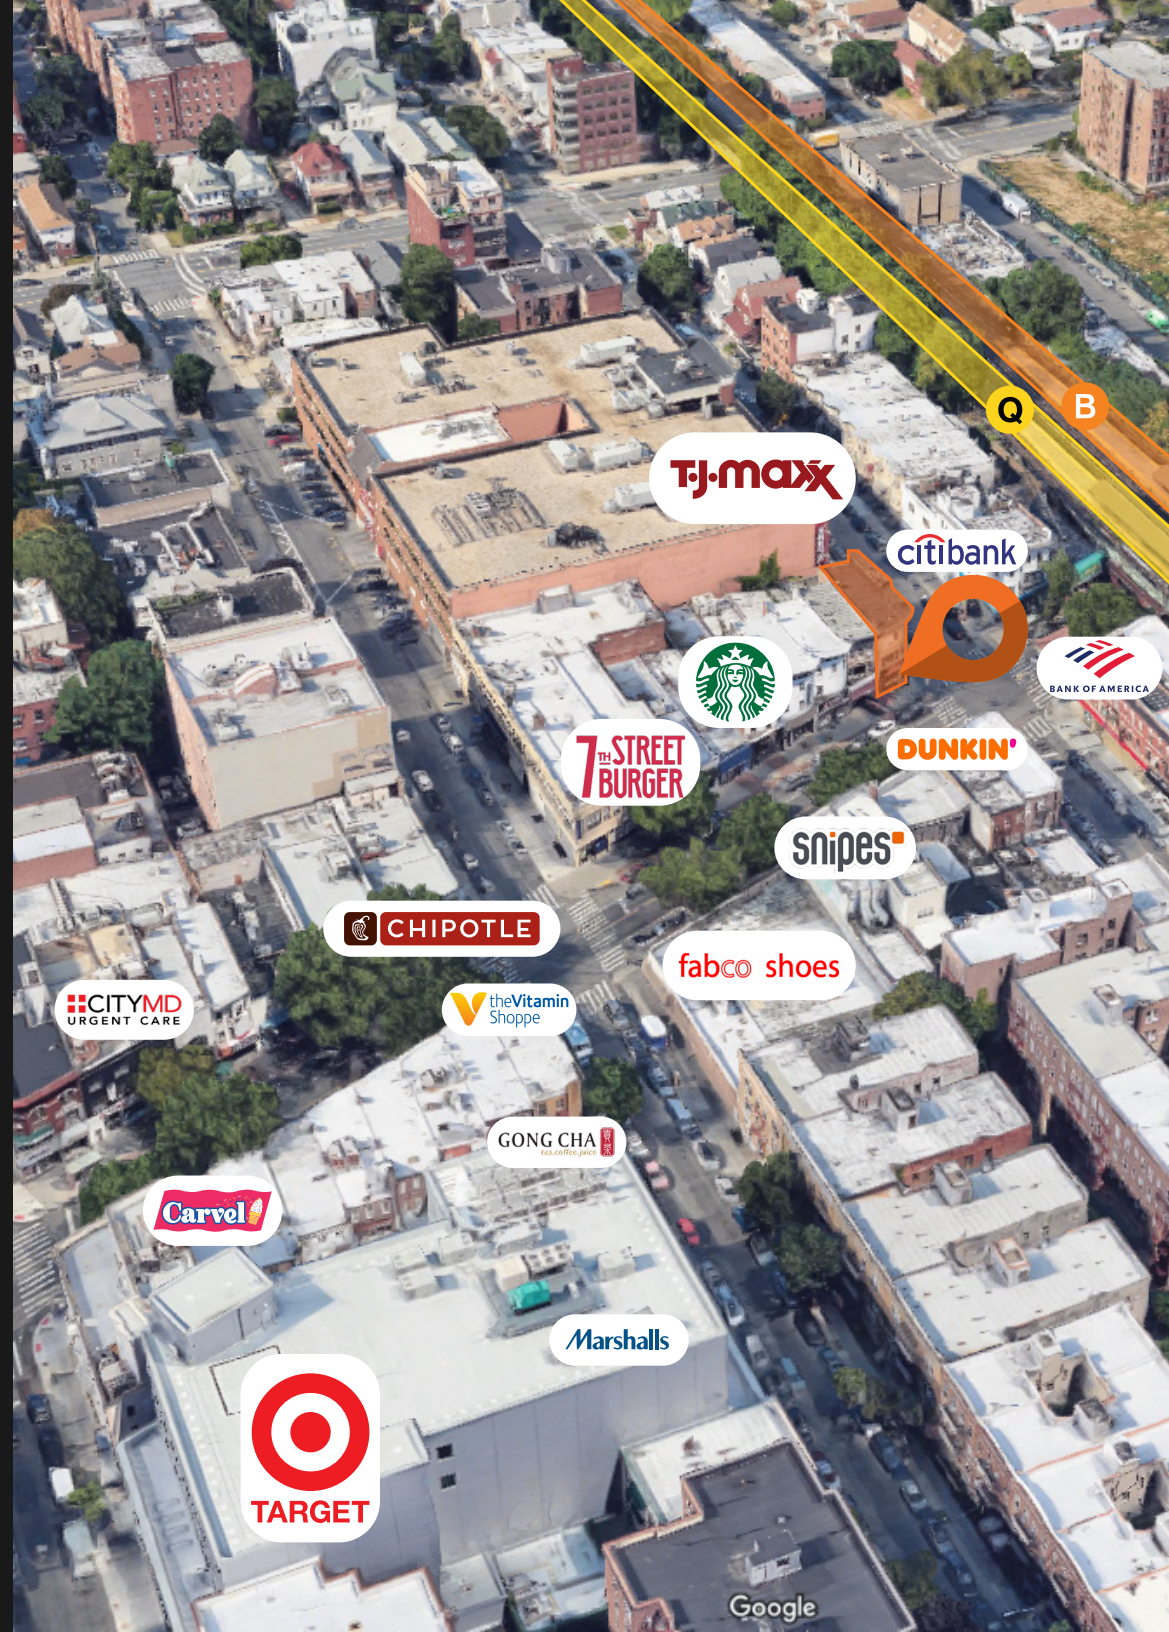

OPEN

2

OPEN 30 HOUR

1425 KINGS HIGHWAY

BETWEEN EAST 14TH & EAST 15TH STREETS | MIDWOOD

PROPERTY HIGHLIGHTS

- Akara #1
- Corner Space
- Heavy Foot Traffic
- Key Money upon request
- Neighbors include:
McDonald's, Pizza Hut, Dunkin', GNC, Chipotle, Bank of America, Metro by T-Mobile, Dominos, Wonder, TD Bank, Foodtown, Apple Bank, Raising Cane's, C-Town Supermarket, Crown Fried Chicken

SIZE: 1,400 SF Ground Floor

FRONTAGE: 40' wraparound

CEILING HEIGHT: 12'

POSSESSION: Immediate

ASKING RENT: Upon Request

TRANSPORTATION: 

1425 KINGS HIGHWAY

BETWEEN EAST 14TH & EAST 15TH STREETS | MIDWOOD