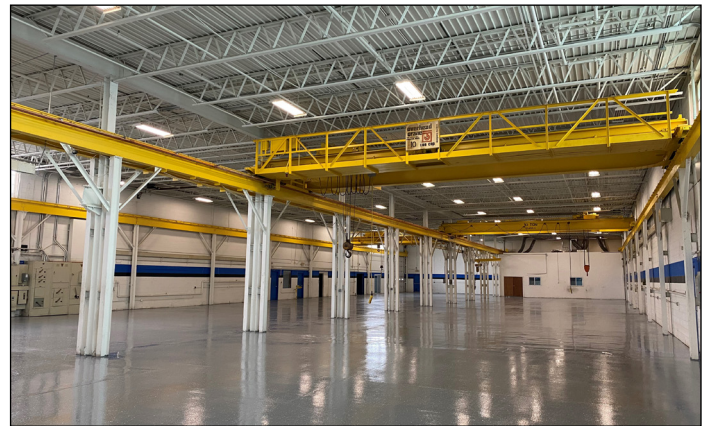

L. MASON CAPITANI

CORFAC INTERNATIONAL

FOR LEASE

22,825 SQUARE FEET FRASER, MICHIGAN

FOR MORE INFORMATION:

Joseph DePonio III, SIOR
248.637.3513
JDePonio@Lmcap.com

Jason Capitani, SIOR, CCIM
248.637.7684
JCapitani@Lmcap.com

PROPERTY FEATURES:

- Excellent Crane Facility
- 3,000 Amps of 208 Volt Power
- (3) 10-Ton Cranes With One Bridge Having an Additional 5-Ton Crane
- 16' Crane Underhook Height
- Close to I-94 and I-696

CONNECT WITH US: