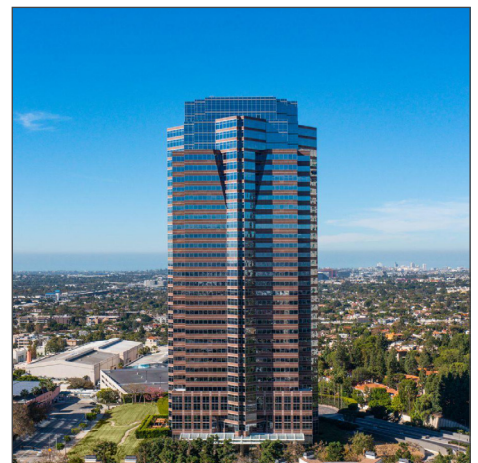

Fox Plaza

2121 Avenue of the Stars, Suite 800, Century City, CA 90067

PRIVATE OFFICES

Highly professional private offices for individuals and teams that are flexible and scaled for growth.

MEETING ROOMS

Spacious, well-appointed meeting rooms with on-site administrative support. Available for an hour, day or longer.

VIRTUAL OFFICES

Establish a business presence with mail handling, phone answering or meeting room time.

ABOUT THIS LOCATION

With city skyline and ocean views, Avenue of the Stars in Century City, California is the ideal building for prestigious and beautiful office spaces. Businesses are drawn to this area because of the proximity of Beverly Hills and Los Angeles' business district. If your business is looking for an office location in Century City, Premier Workspaces has the solution.

CONTACT US

Let's touch base! Contact the on-site General Manager at 424-253-1222 or FOXmanager@premierworkspaces.com to schedule a tour.