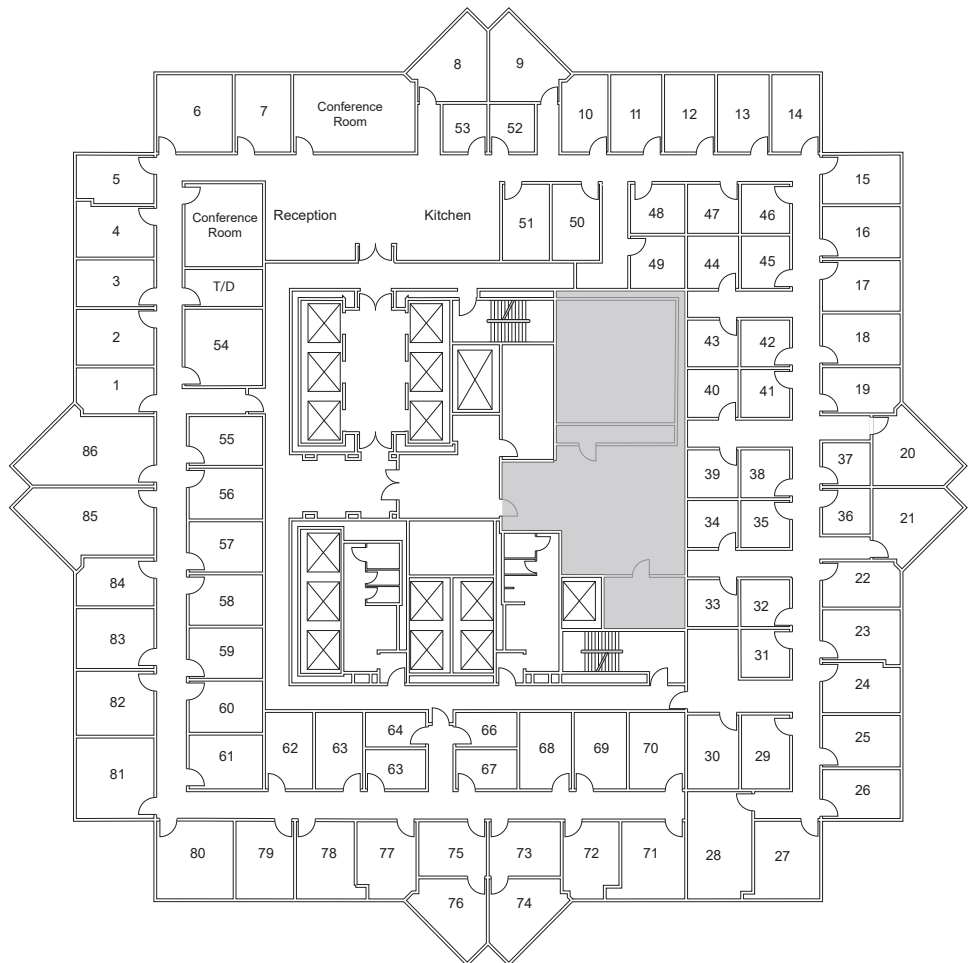

PREMIER AMENITIES

Our private suites can be easily customized to fit your desired aesthetic and brand.

- Private Offices
- Team Rooms
- High Speed Internet
- Telephone Answering
- Mail Collection
- Equipped Kitchen
- Day Offices
- Meeting Rooms
- Daily Janitorial
- Furnished or Unfurnished

PREMIER DIFFERENCE

We've been perfecting the professional workspace for over 21 years.

- Highly-Professional Atmosphere
- On-Site Manager & Support Staff
- Scalable Solutions for Individuals and Teams
- On-Site Billing
- 90+ Locations Nationwide

NEARBY AMENITIES

Century City is an elite business district in West Los Angeles, California. Known for its gleaming high-rises, greenways, and shopping, it's also home to top-tier financial, legal, and entertainment firms.

Nearby Amenities:

- Beverly Hills – Garden Park, Two Rodeo Drive, Beverly Hills Public Library
- Fox Studios
- Hillcrest Country Club
- The Annenberg Center for Performing Arts
- The Los Angeles Country Club
- University of California, Los Angeles (UCLA)
- Westfield Century City Plaza

Nearby Transit:

- Freeways – I-405 and the I-10
- Bus – LA Metro
- Other – Lime and Bird