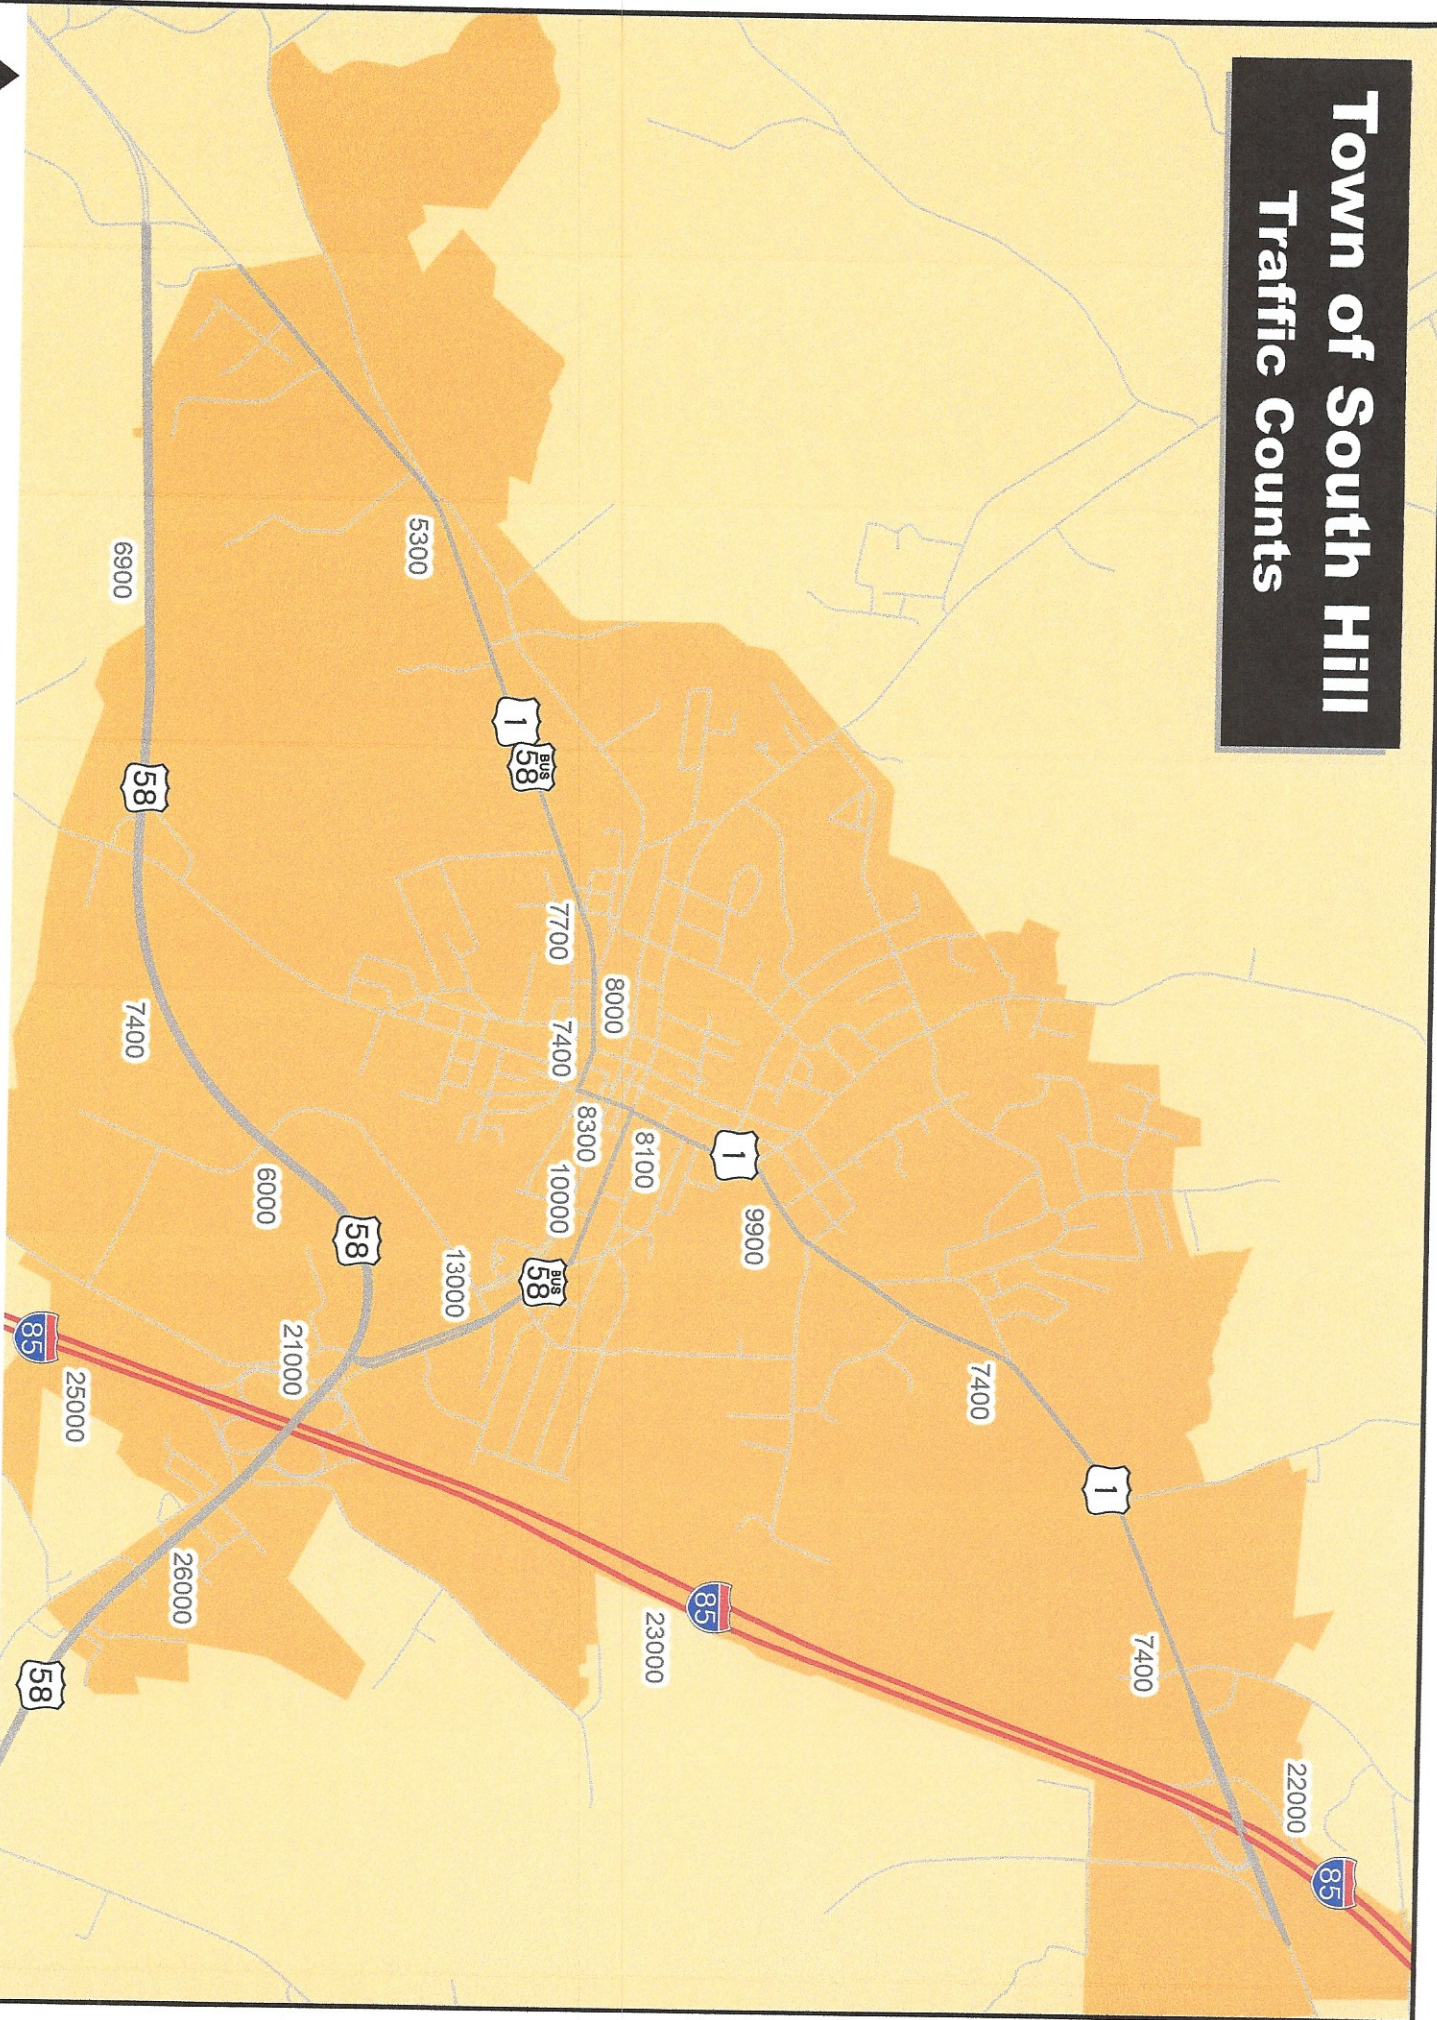

Town of South Hill Traffic Counts

SPDC Map # 11507
Created by Chad Neese 5/15/2018

Source: VDOT
2017 Traffic Data