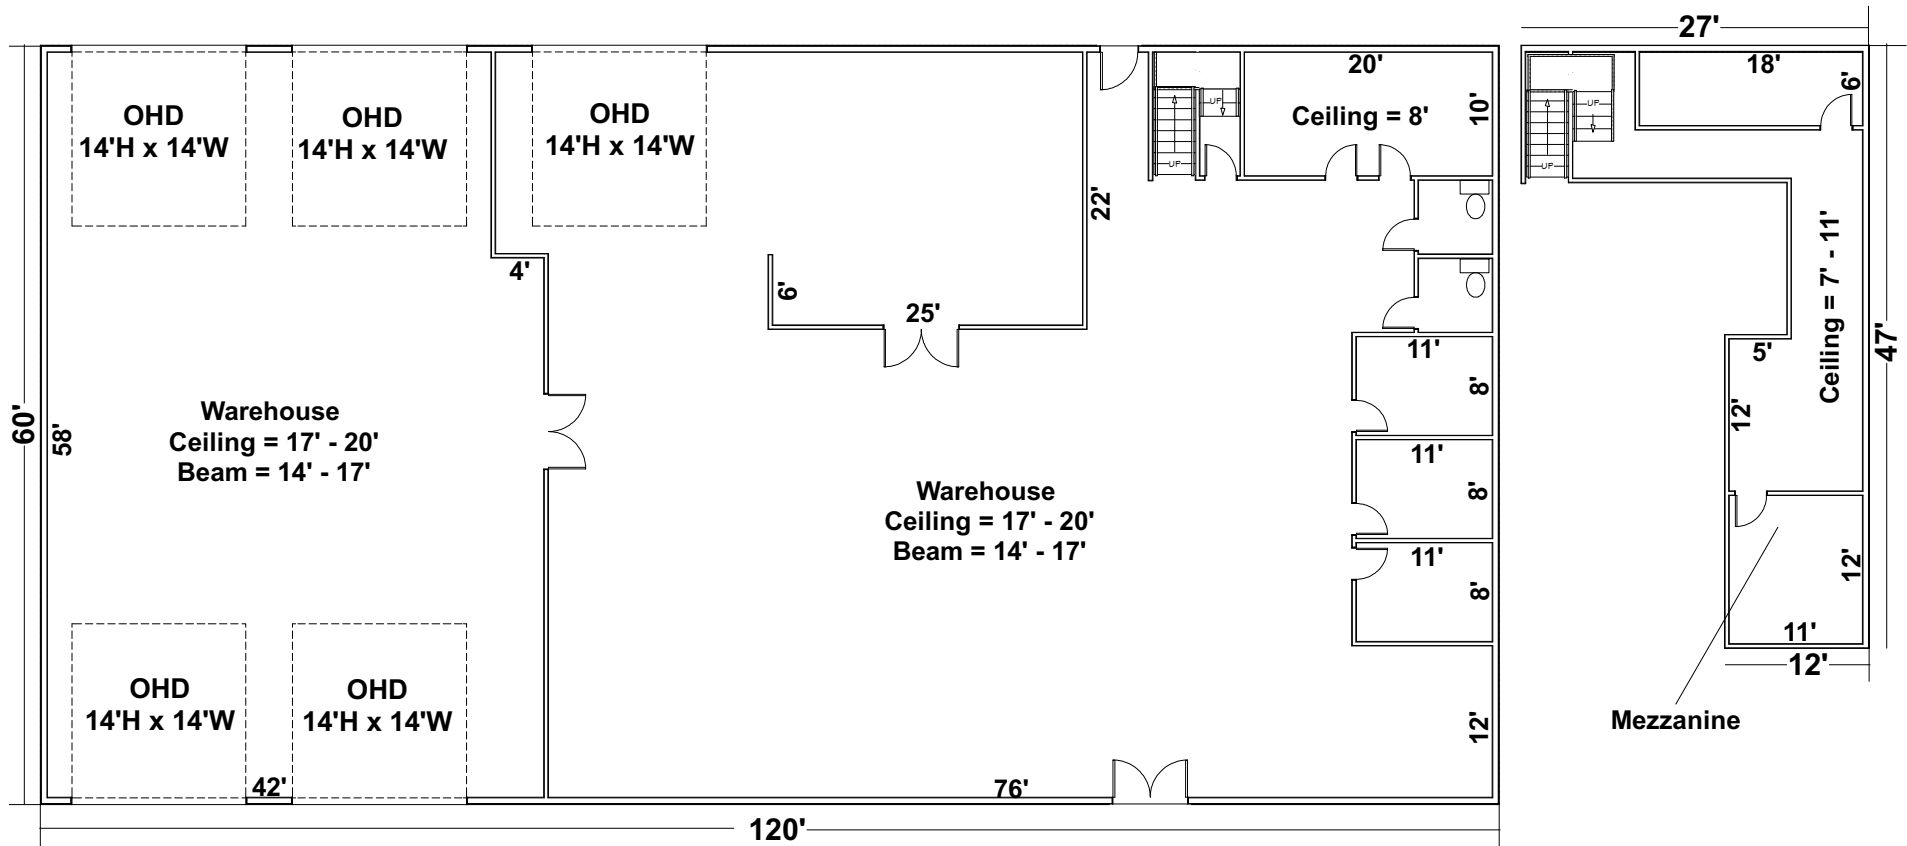

**South Warehouse**  
**1750 S 1350 W**  
**West Haven UT 84401**

**Warehouse = 6,615 Sq Ft**  
**Office = 585 Sq Ft**  
**Mezzanine = 657 Sq Ft**  
**Total = 7,857 Sq Ft**

**North Warehouse  
1750 S 1350 W  
West Haven UT 84401**

**Building Total = 1,600 Sq Ft  
Carport = 600 Sq Ft**