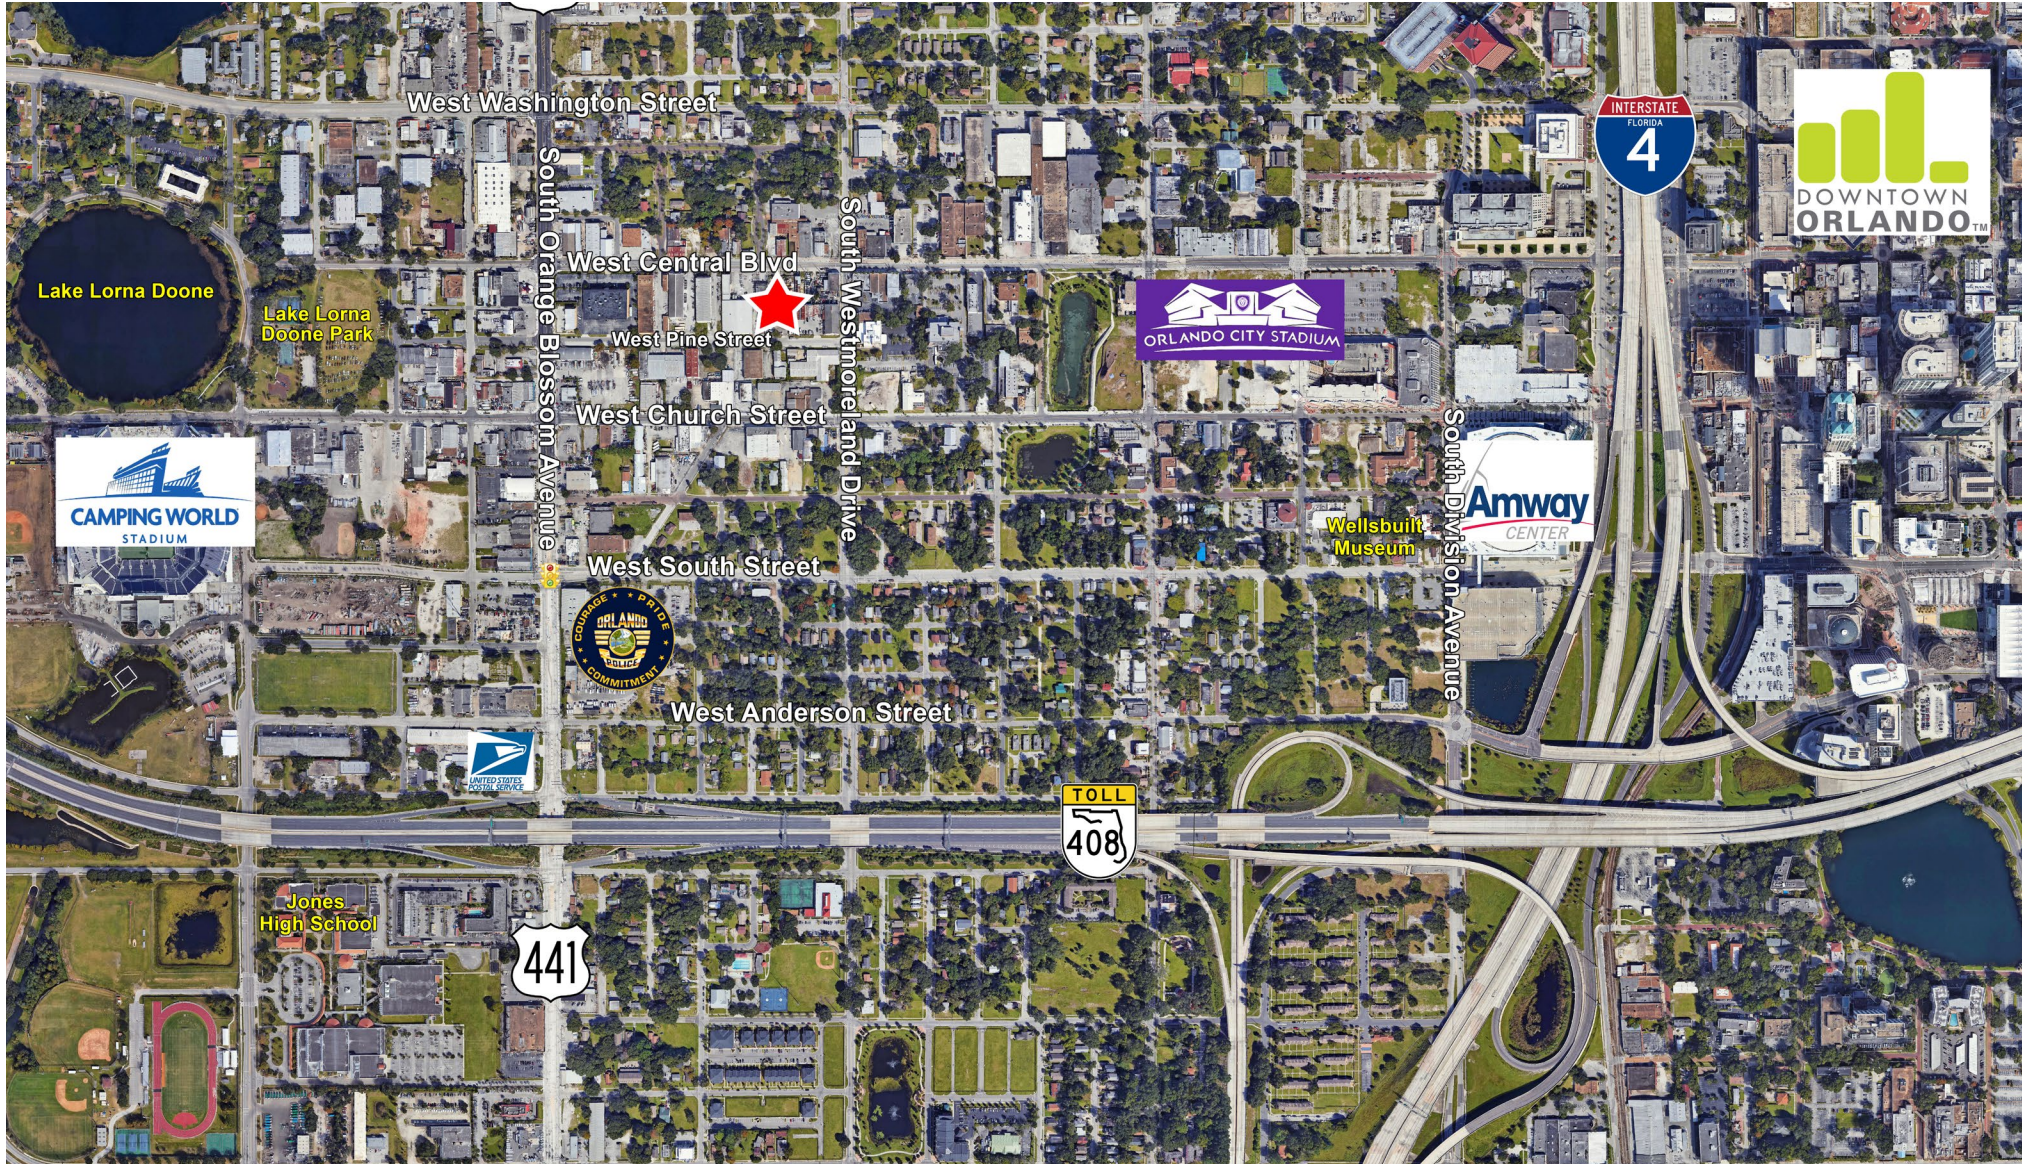

Creative Office / Warehouse Space Available

1026 West Central Boulevard, Orlando, Florida 32805

**LINCOLN
PROPERTY
COMPANY**

For More Information, Please Contact:

Matthew Weinberger
+1 407.872.3562
mweinberger@lpc.com

111 North Magnolia Avenue, Suite 1500
Orlando, Florida 32801
www.lpcsoutheast.com