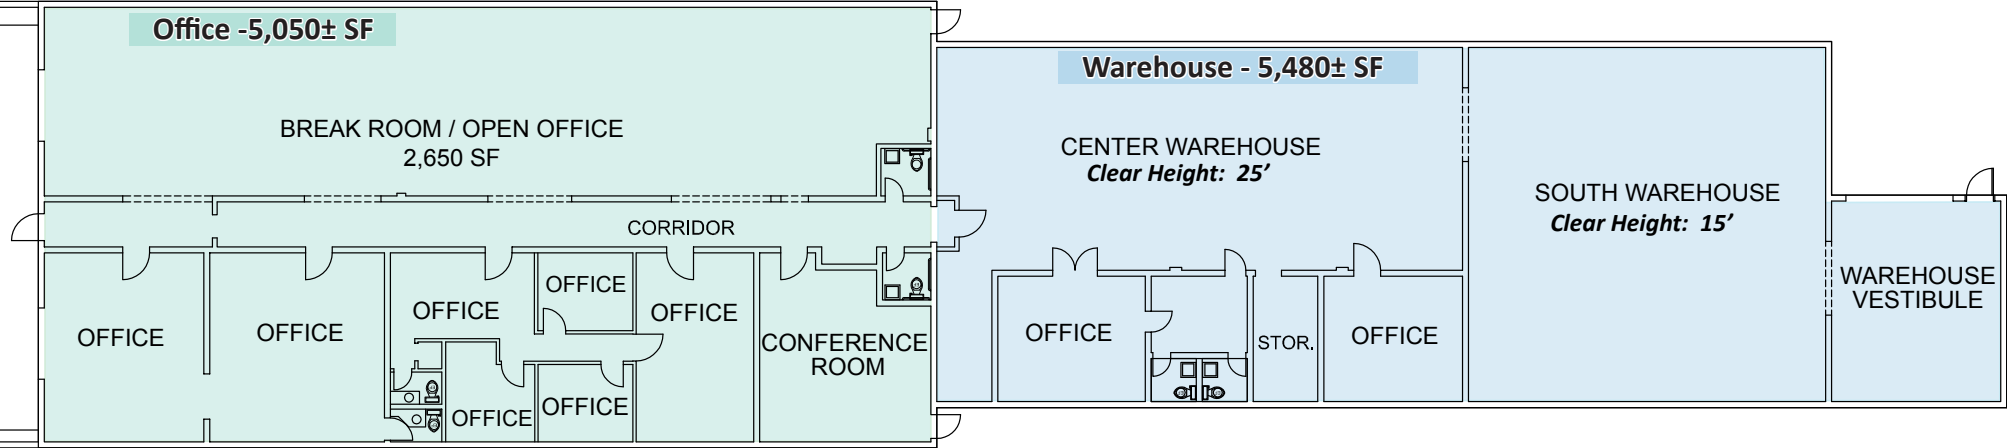

Creative Office / Warehouse Space Available

1026 West Central Boulevard, Orlando, Florida 32805

For More Information, Please Contact:

Matthew Weinberger
+1 407.872.3562
mweinberger@lpc.com

111 North Magnolia Avenue, Suite 1500
Orlando, Florida 32801
www.lpcsoutheast.com