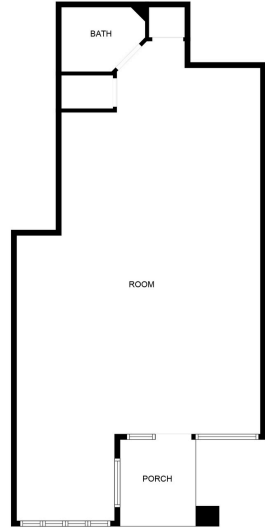

EMERALD

REALTY

For Lease

1385 FOREST PARK CIRCLE #104, LAFAYETTE, CO
$1,886.00/MONTH + NNN

Pricing

- Term: 24+ Months
- Rent: $24.00/SF
- NNN: $9.75/SF
- Gas & elec. billed separately
- ***PROMO*: One- Month of Free Base Rent for Each Year of Lease**

Features

- Size: 943 SF
- Retail suite with open floor plan featuring recessed lighting and great natural light
- Great fit for a variety of use types

Property

- Forest Park Village Shopping Center
- Highly Trafficked with Great Visibility

EMERALD REALTY LTD.

303.444.4552

emeraldconnects.com

info@emeraldconnects.com