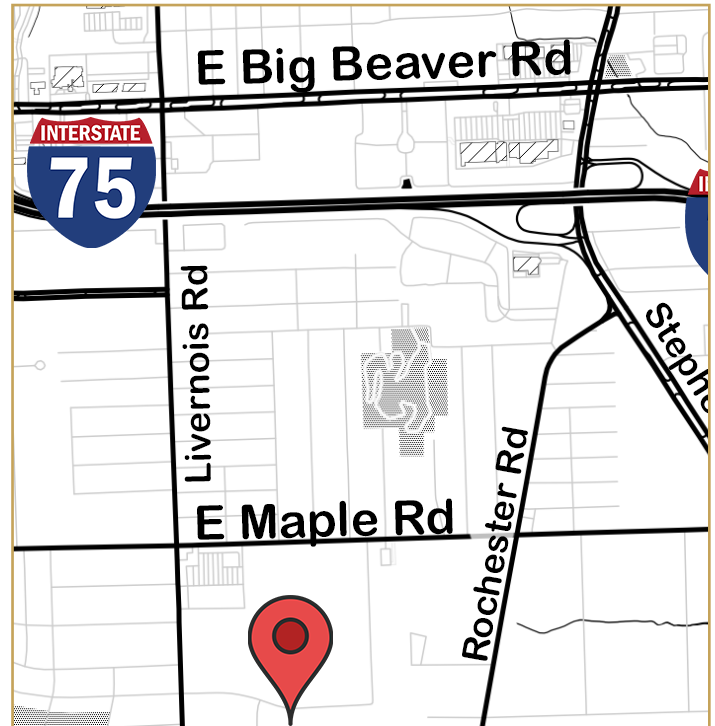

# L. MASON CAPITANI

CORFAC INTERNATIONAL

**AVAILABLE**  
23,762 SQ FT INDUSTRIAL  
TROY, MICHIGAN

**FOR MORE INFORMATION:**

**Garry Rogers**

248.637.3527

GRogers@Lmcap.com

## PROPERTY FEATURES:

- Heavy Power 480 Volt
- New Roof with Warranty  
Installed in 2018
- Truckwell
- 22 Feet Max Clearance
- 20-Ton Crane in 58' Clear Span Bay
- Close Proximity to I-75