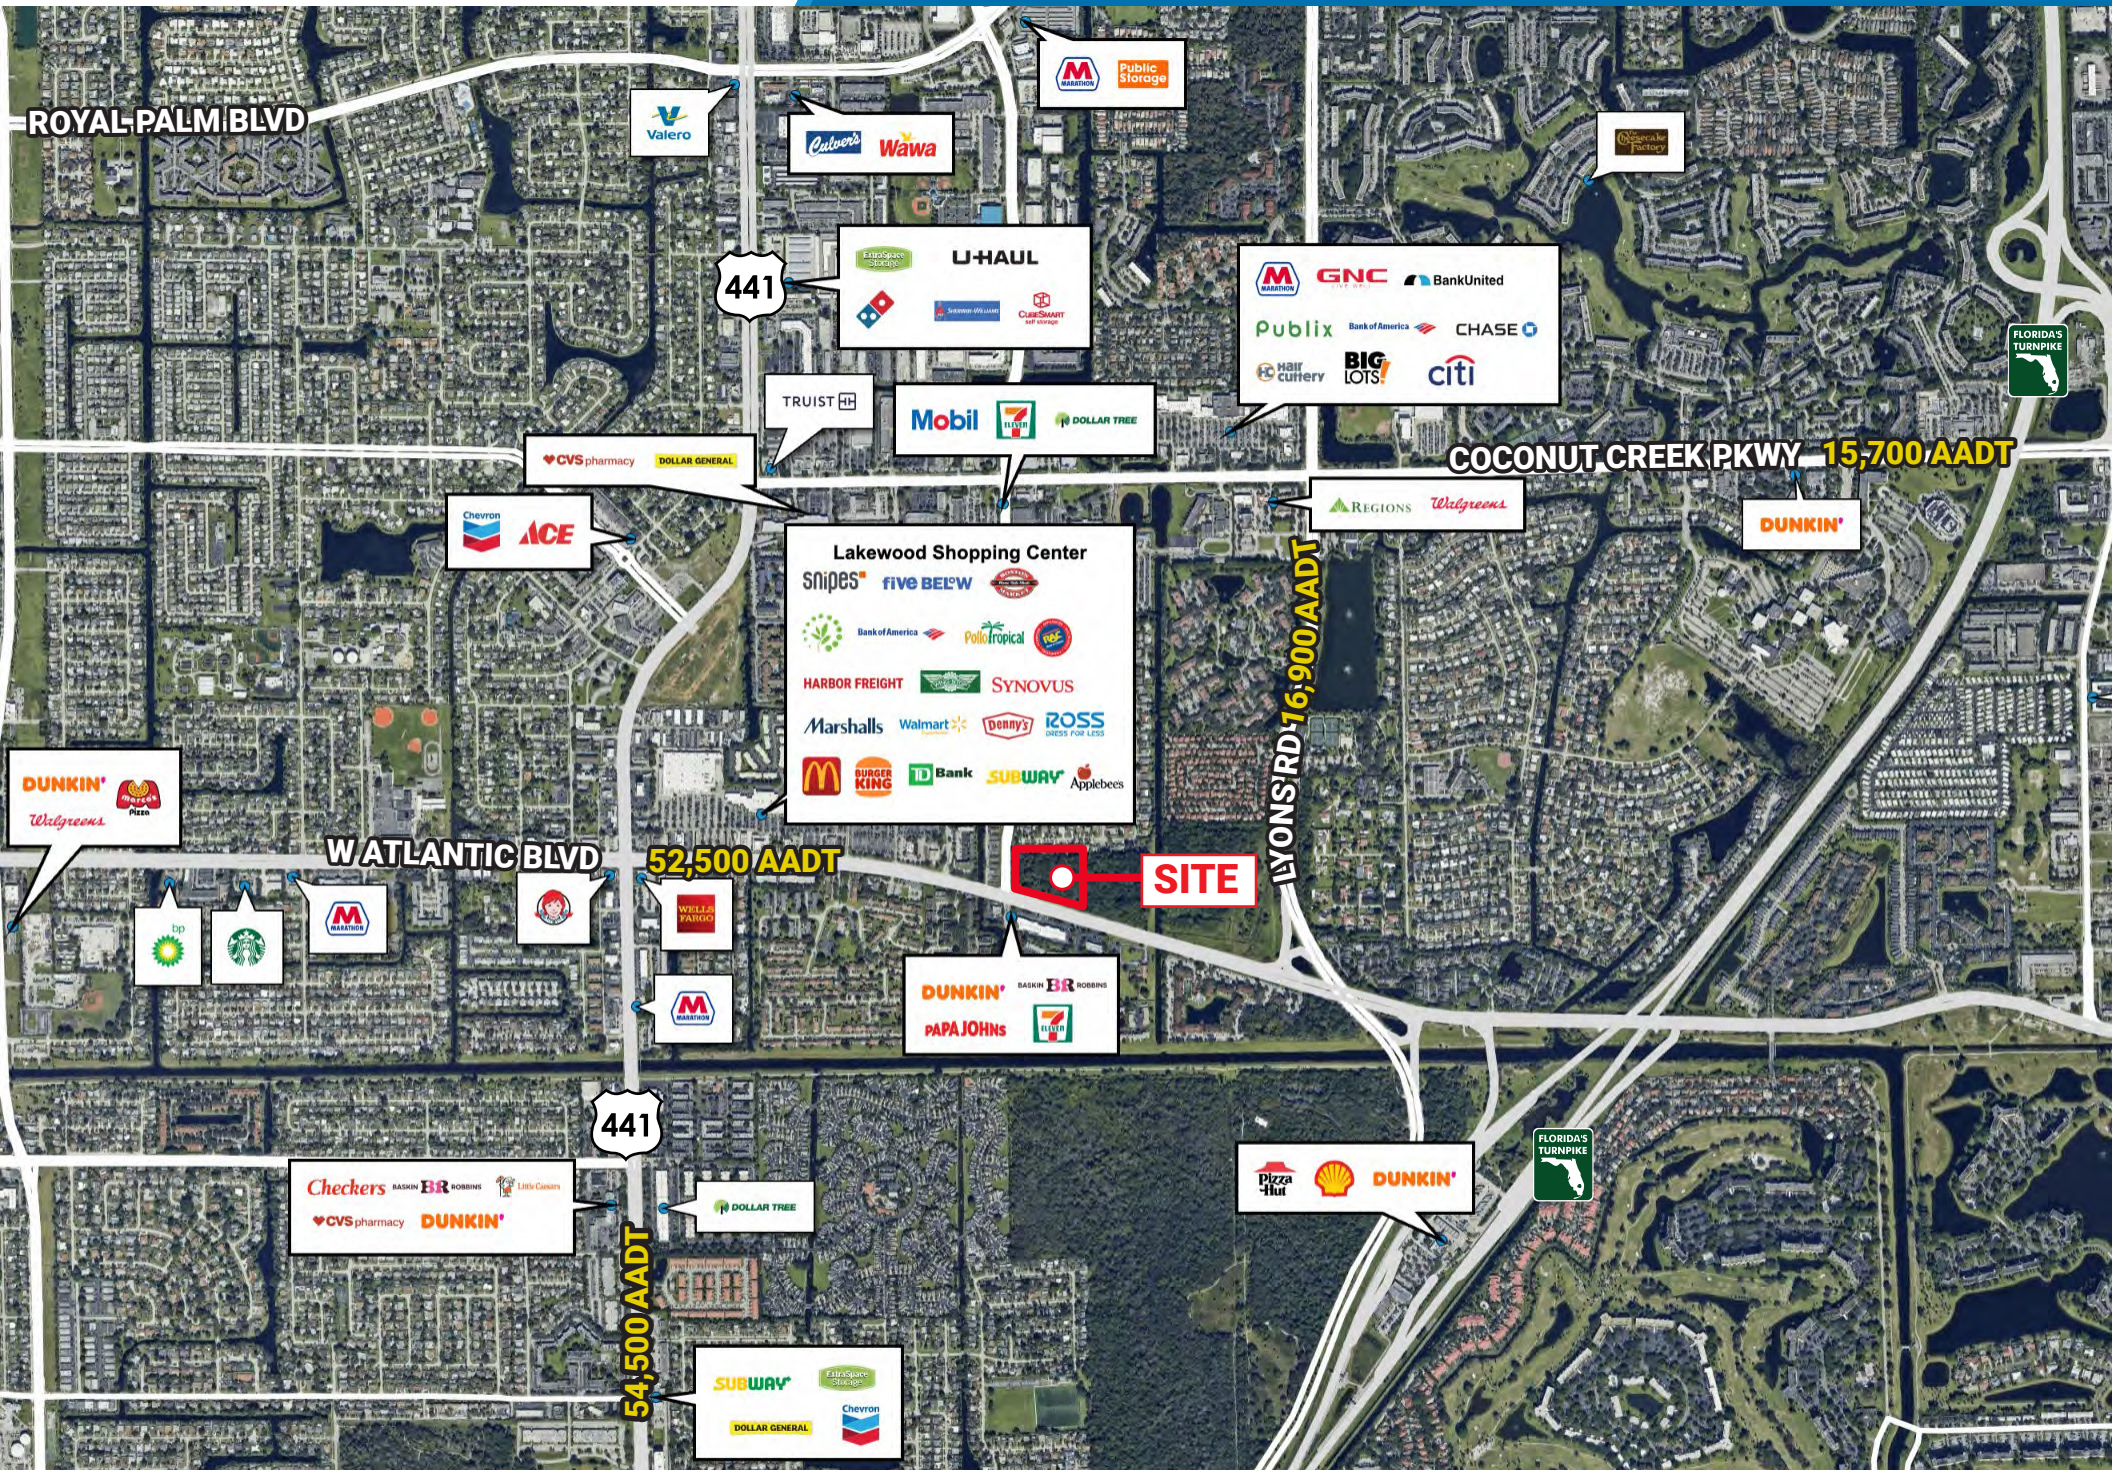

ROYAL PALM BLVD

441

COCONUT CREEK PKWY 15,700 AADT

W ATLANTIC BLVD 52,500 AADT

LYONS RD 16,900 AADT

441

54,500 AADT

SITE

Lakewood Shopping Center

- snipes
- FIVE BELOW
- Bank of America
- Pollo Tropical
- HARBOR FREIGHT
- SYNOVUS
- Marshall's
- Walmart
- Denny's
- ROSS DRESS FOR LESS
- McDonald's
- BURGER KING
- ID Bank
- SUBWAY
- Applebees

U-HAUL

- ExtraSpace Storage
- Simon's 4th Floor
- ClearSmart self storage

- MARSHALLS
- GNC
- BankUnited
- Publix
- Bank of America
- CHASE
- hair cutters
- BIG LOTS
- citi

- CVS pharmacy
- DOLLAR GENERAL
- Chevron
- ACE

- TRUIST
- Mobil
- 7 ELEVEN
- DOLLAR TREE

- DUNKIN'
- Walgreens

- bp
- Starbucks

- MARSHALLS

- WELLS FARGO

- MARSHALLS

- DUNKIN'
- BASKIN ROBBINS
- PAPA JOHN'S
- 7 ELEVEN

- Checkers
- BASKIN ROBBINS
- Lilly Casars
- CVS pharmacy
- DUNKIN'

- SUBWAY
- ExtraSpace Storage
- DOLLAR GENERAL
- Chevron

- Pizza Hut
- Shell
- DUNKIN'