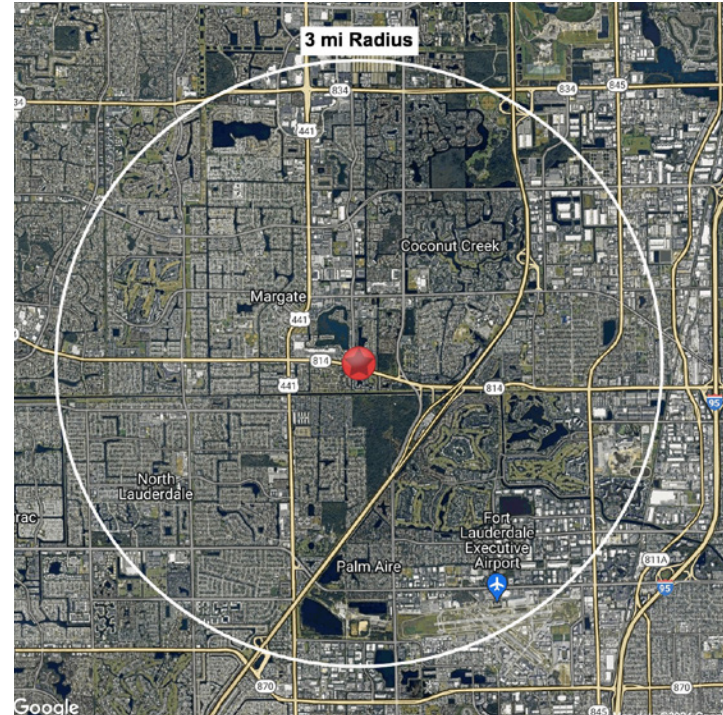

Don DeWoody
Principal
(561) 729-7000
don.dewoody@landmarkcra.com

HIGHLIGHTS

- 5.97 acre retail development for lease
- Features two freestanding buildings, over 11,000 SF of multi-tenant retail, and a car wash
- Fronting Atlantic Blvd, a highly trafficked corridor within Broward County averaging over 52,000 cars daily.
- Close proximity to Florida's Turnpike and US 441