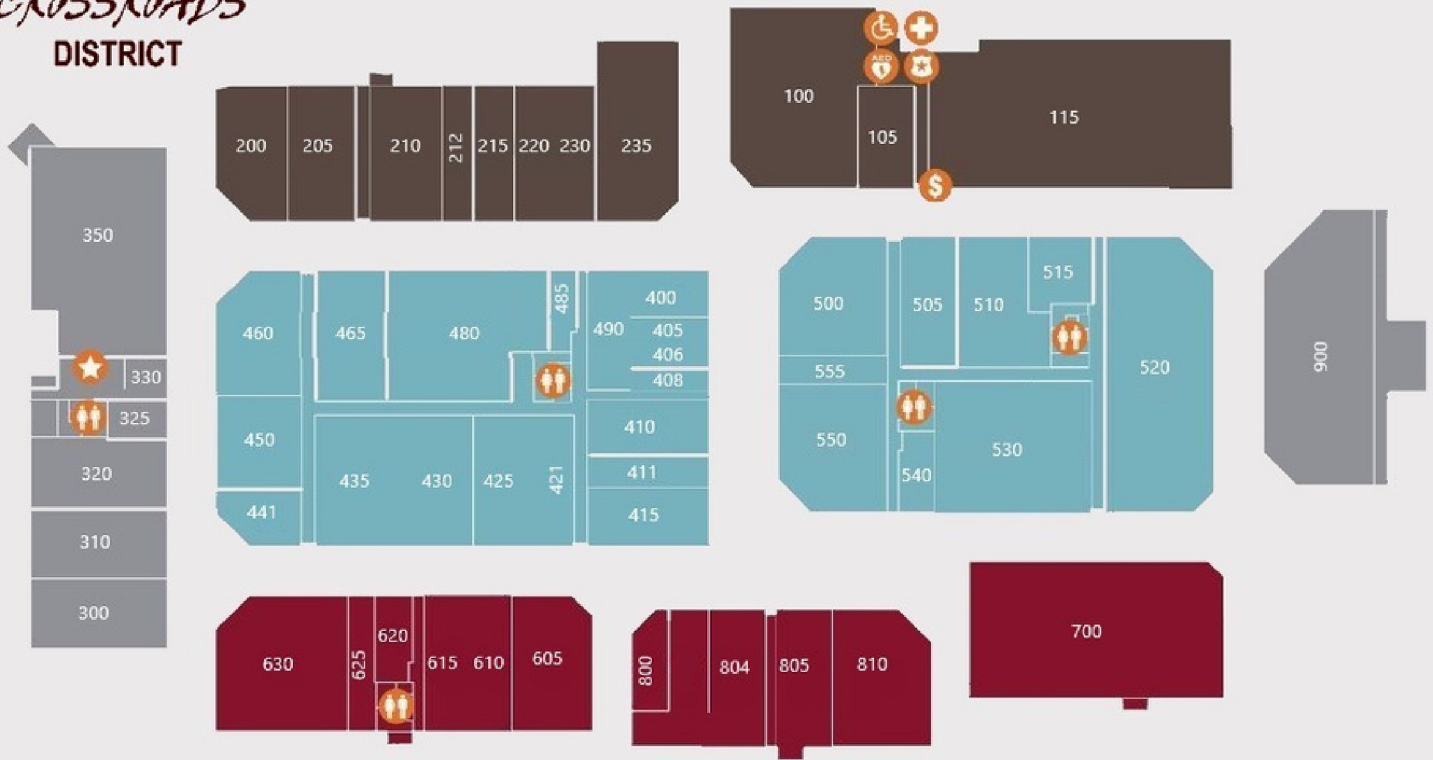

PROPERTY PHOTOS

For more information, please contact us at:
P: 361.816.2899
E: INFO@STONEWATERPROPERTIES.COM

CROSSROADS
DISTRICT

FLOOR PLAN

CROSSROADS DISTRICT

For more information, please contact us at:
P: 361.816.2899
E: INFO@STONEWATERPROPERTIES.COM