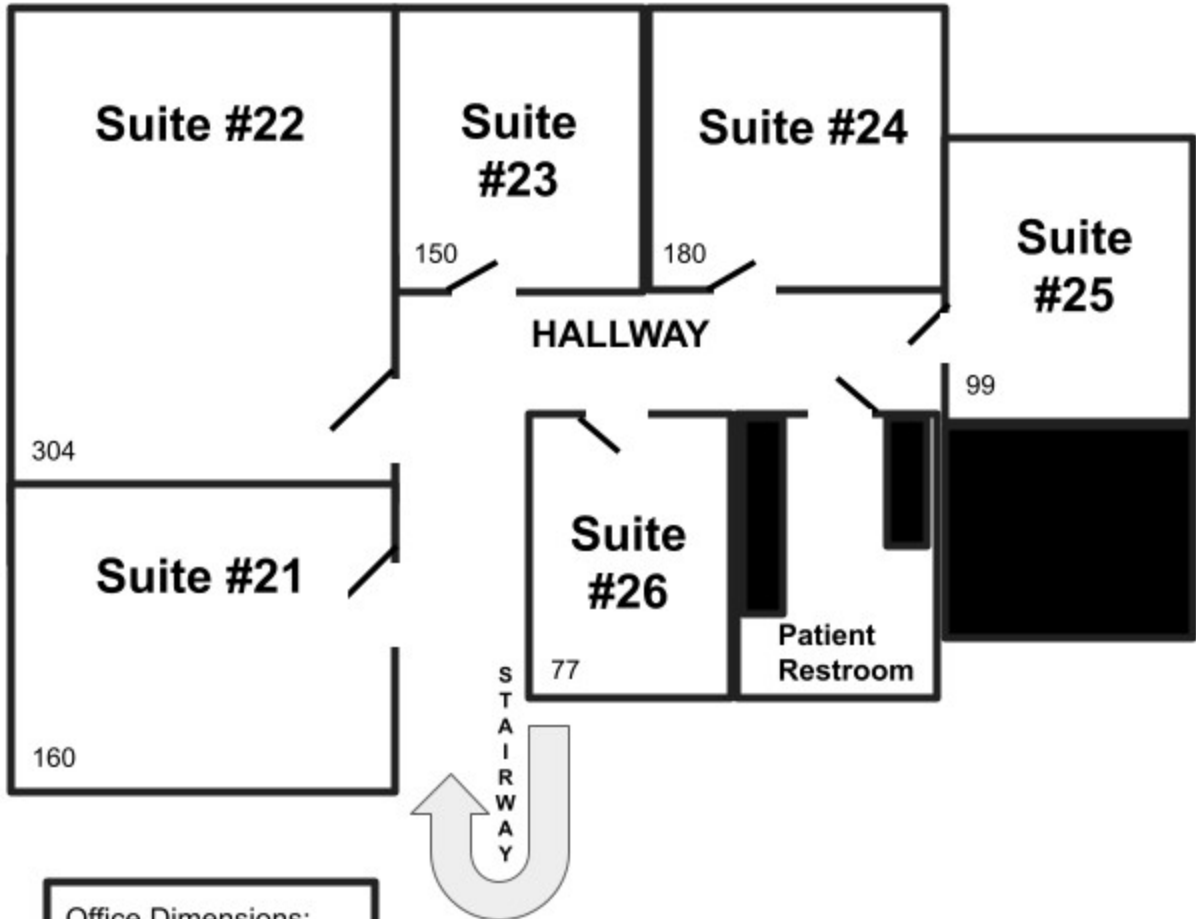

106 Wellington Place, Cincinnati Ohio 45219
Floor Plan - 2nd Floor

Front facing Wellington Place

Office Dimensions:	
Suite 21	16x10
Suite 22	16x19
Suite 23	10x15
Suite 24	12x15
Suite 25	9x11
Suite 26	7x11