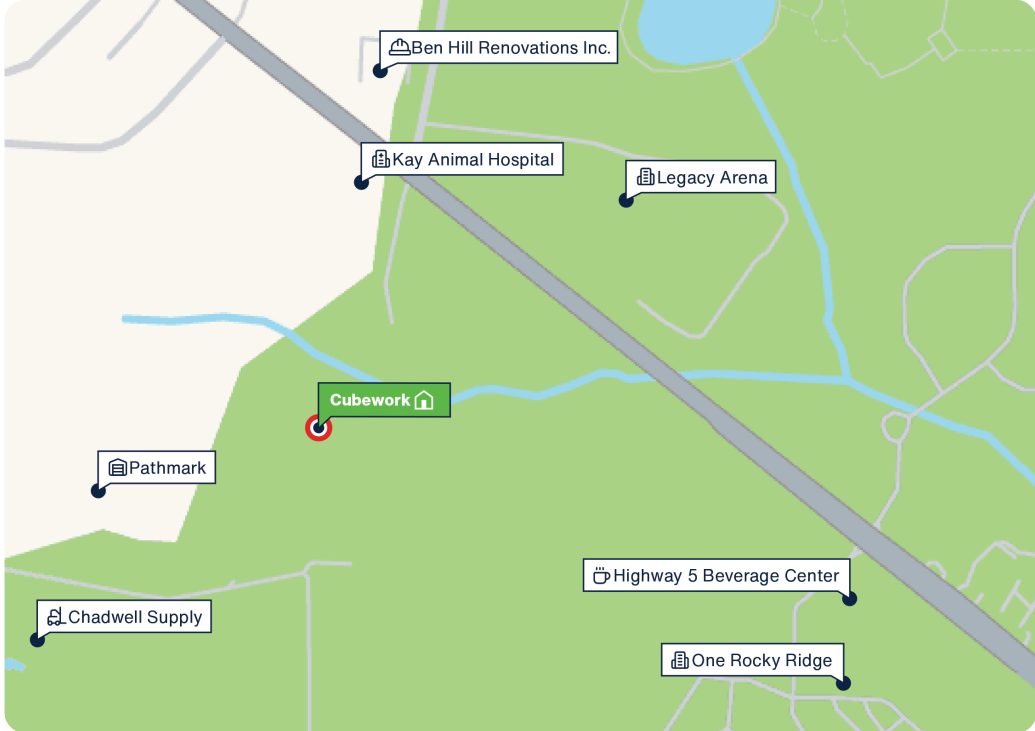

Proximity to Key Services

CUBEWORK

Douglasville Facility Map

Cubework Locations

Operating nationwide, spanning across multiple states:

- | | | |
|---------------|----------------|---------------------|
| Texas | New Jersey | Los Angeles County |
| Washington | New York | Orange County |
| Virginia | Pennsylvania | Inland Empire |
| Oklahoma | South Carolina | Northern California |
| Florida | Tennessee | Arizona |
| Georgia | Utah | Colorado |
| Illinois | Missouri | |
| Indiana | Nevada | Global |
| Massachusetts | Oregon | Asia - Pacific |

📍 7600 Wood Rd, Douglasville, GA 30134
 📞 800-338-6369

Building Highlights

Cubework is the nation's premier short-or-long term warehouse provider, we specialize in offering expensive commercial storage, office solutions, and commercial parking without the need for long-term leases. Expand and downsize and never pay for more than what you need.

Gourmet Coffee & Water

Forklift Rentals and Labor

Property Features

RBA	500,400 Square Feet
Site	25.84 Acres
Clear Height	36'
Loading Docks	120 ext
HVAC	Yes
Fire Protection	Yes
Access	24/7, Turnkey
Warehouse	300 - 490,000 SF Divisible
Private Office	150 - 10,000 SF Divisible