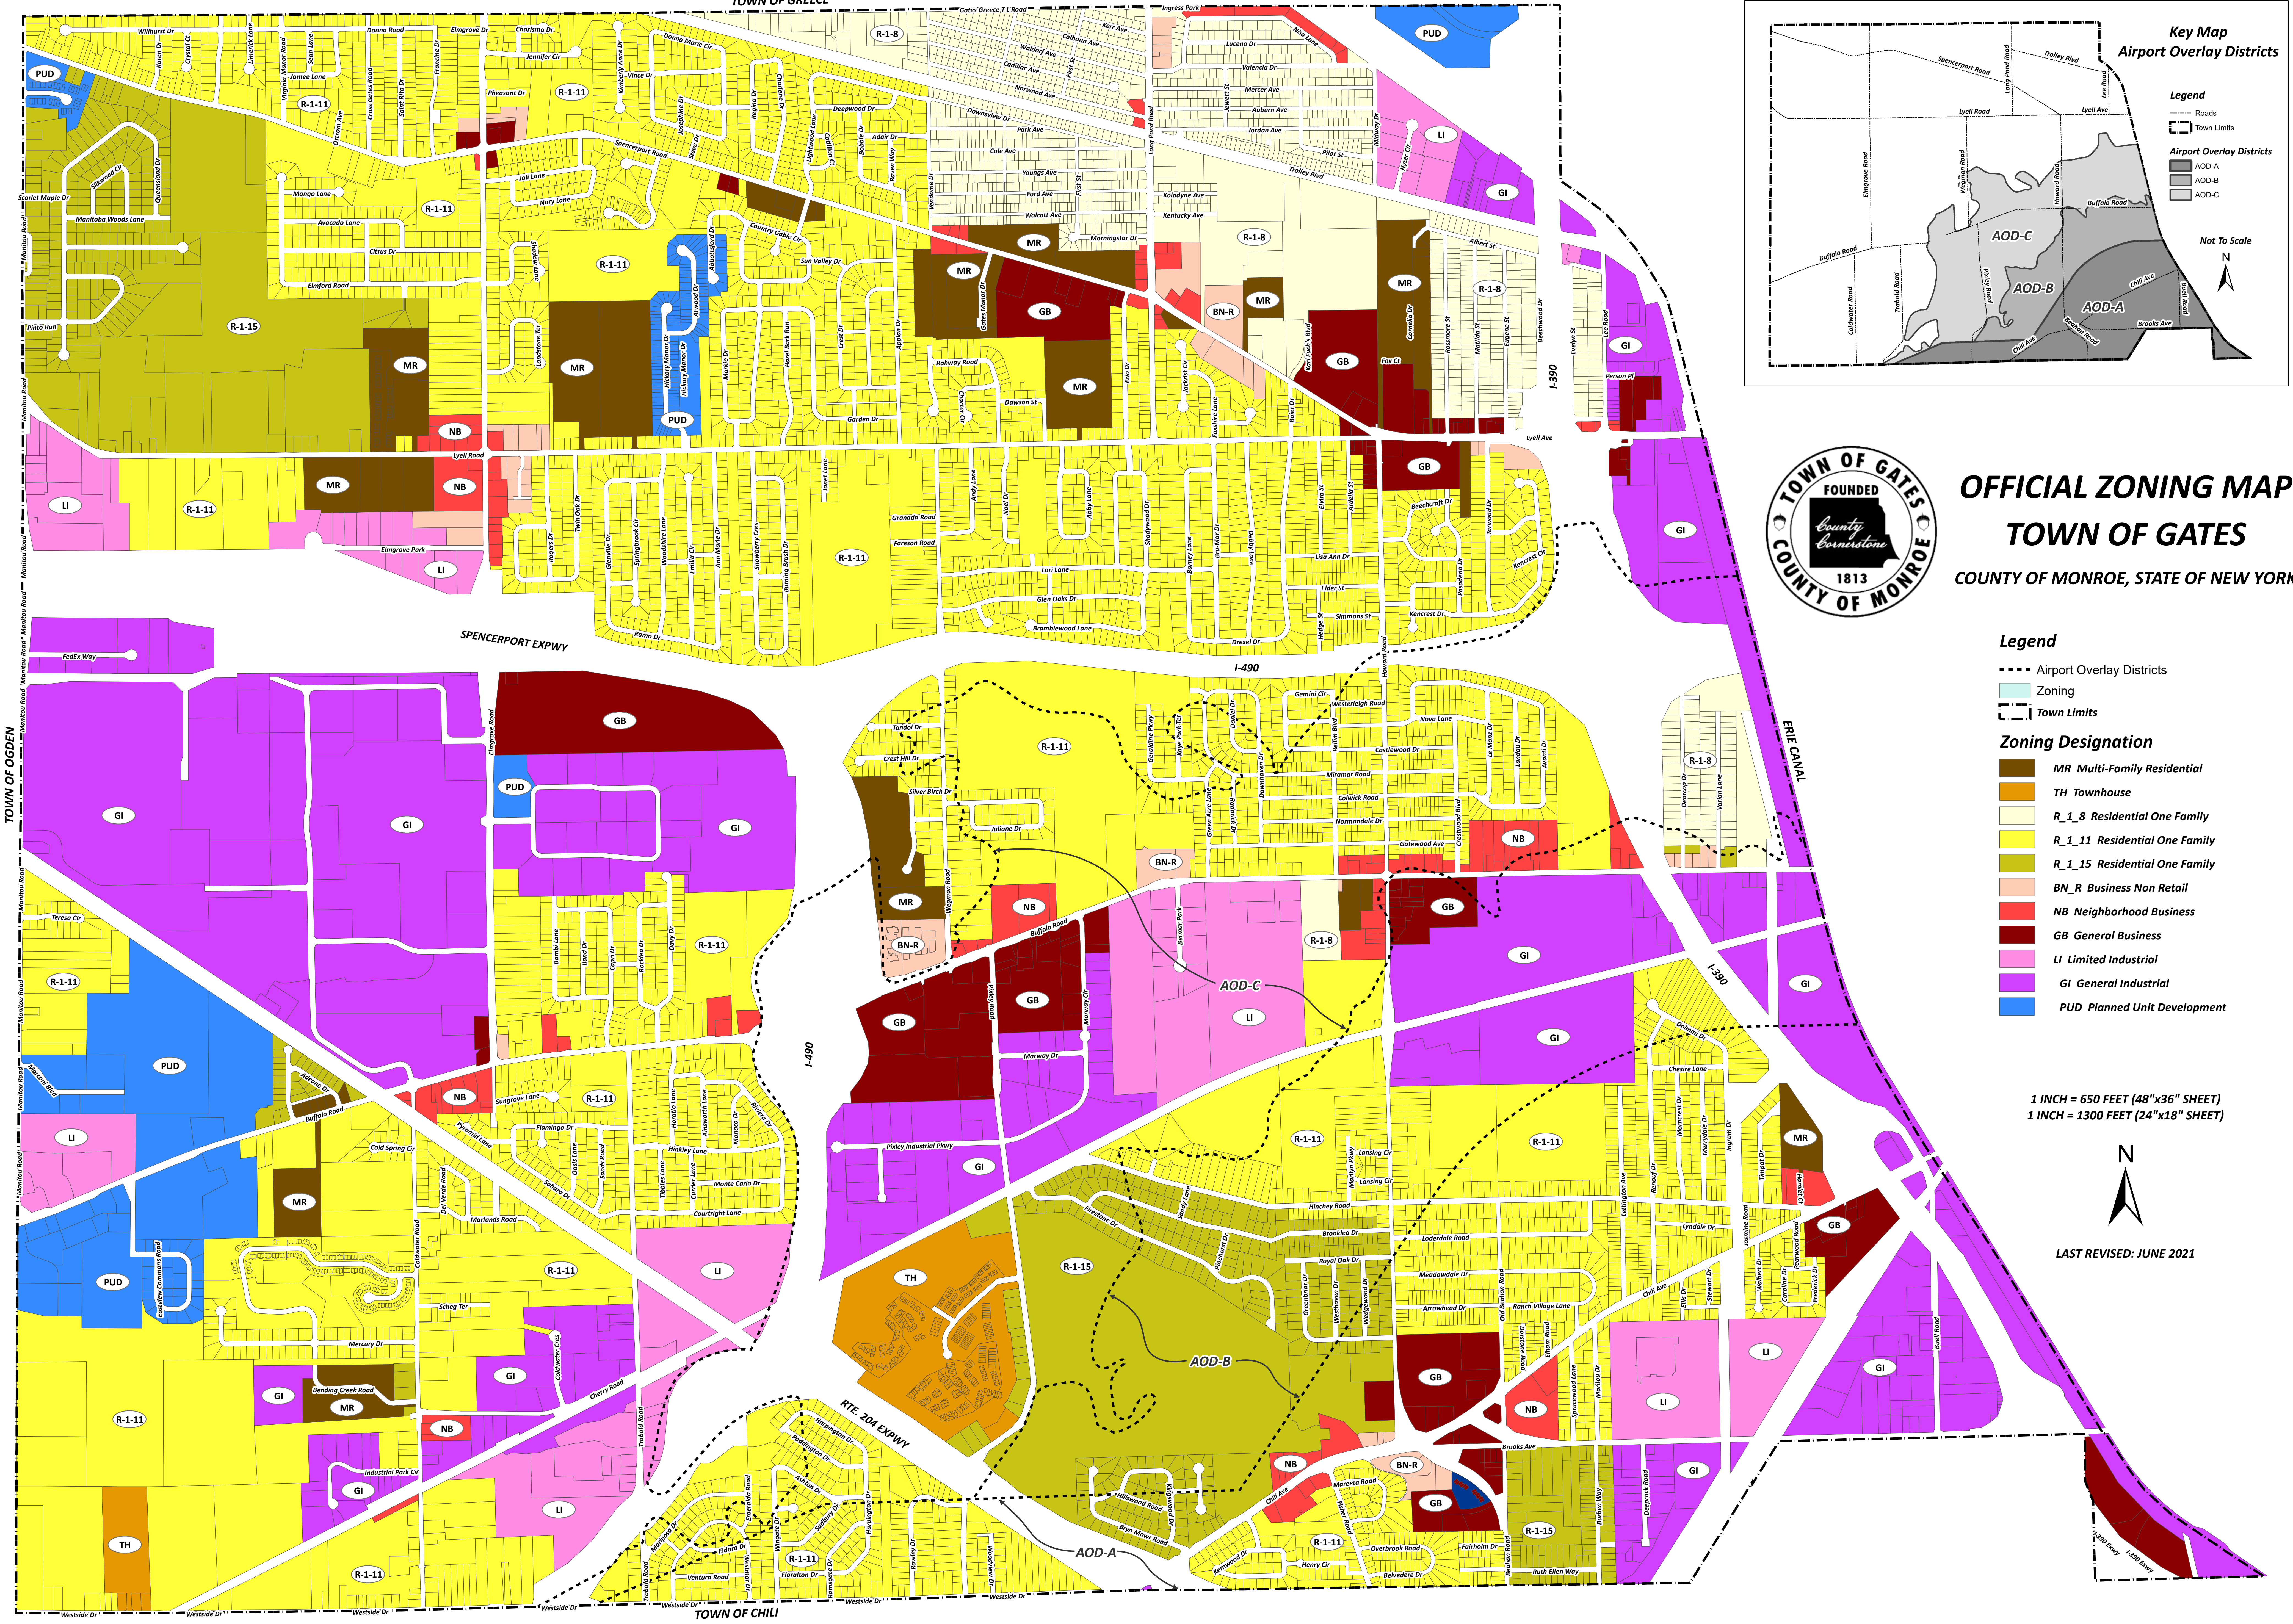

TOWN OF GREECE

OFFICIAL ZONING MAP
TOWN OF GATES
COUNTY OF MONROE, STATE OF NEW YORK

- Legend**
- Airport Overlay Districts
 - Zoning
 - Town Limits
- Zoning Designation**
- MR Multi-Family Residential
 - TH Townhouse
 - R_1_8 Residential One Family
 - R_1_11 Residential One Family
 - R_1_15 Residential One Family
 - BN_R Business Non Retail
 - NB Neighborhood Business
 - GB General Business
 - LI Limited Industrial
 - GI General Industrial
 - PUD Planned Unit Development

1 INCH = 650 FEET (48"x36" SHEET)
1 INCH = 1300 FEET (24"x18" SHEET)

LAST REVISED: JUNE 2021

TOWN OF OGDEN

TOWN OF CHILI