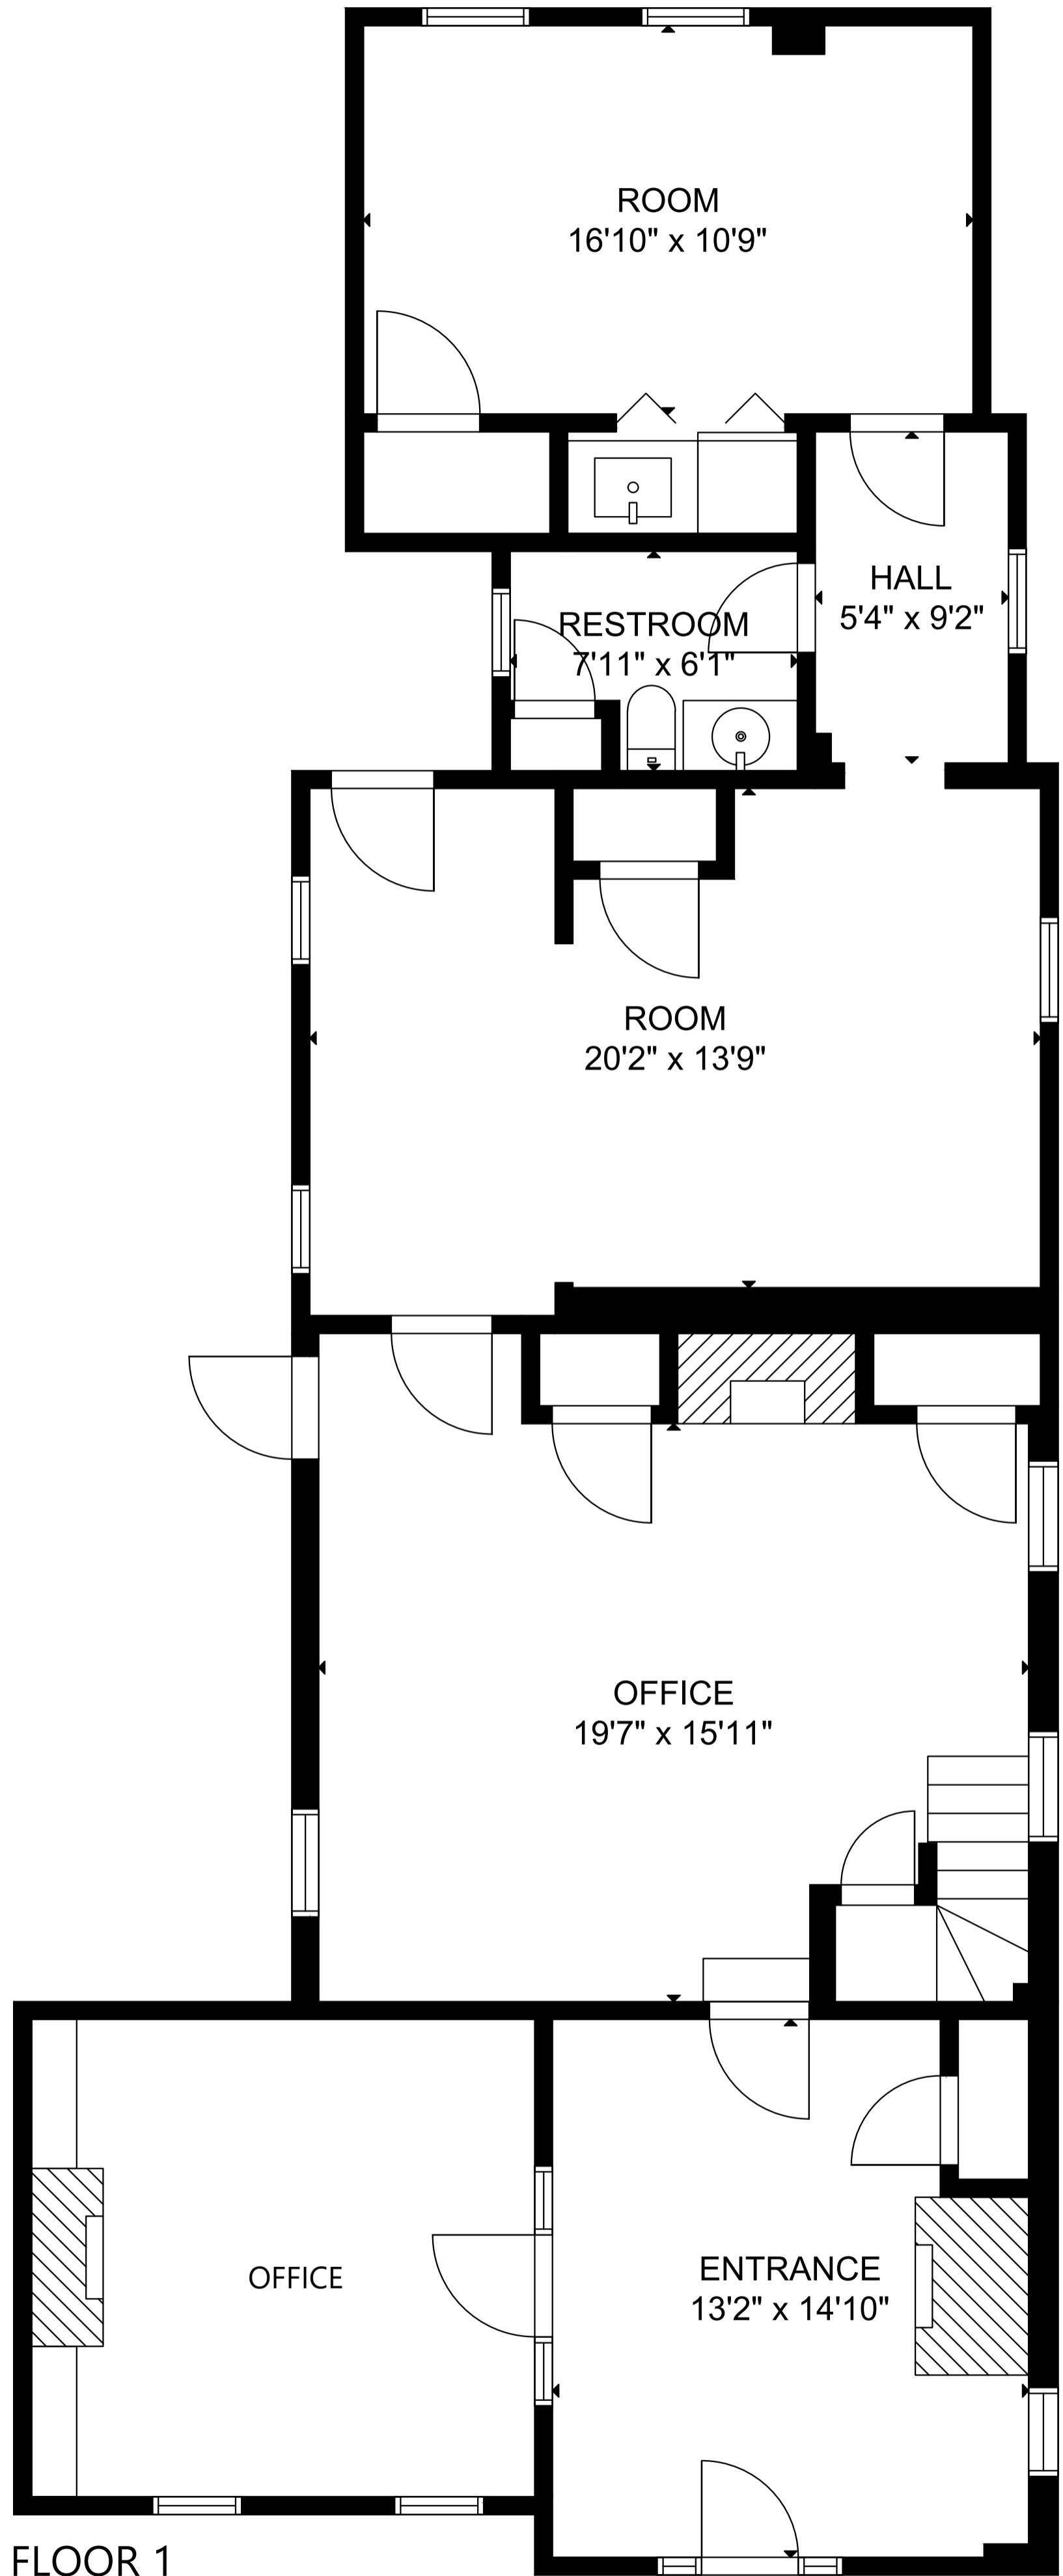

133 N Washington

GROSS INTERNAL AREA  
TOTAL: 2,270 sq ft  
FLOOR 1: 1,203 sq ft, FLOOR 2: 1,067 sq ft  
SIZE AND DIMENSIONS ARE APPROXIMATE, ACTUAL MAY VARY.