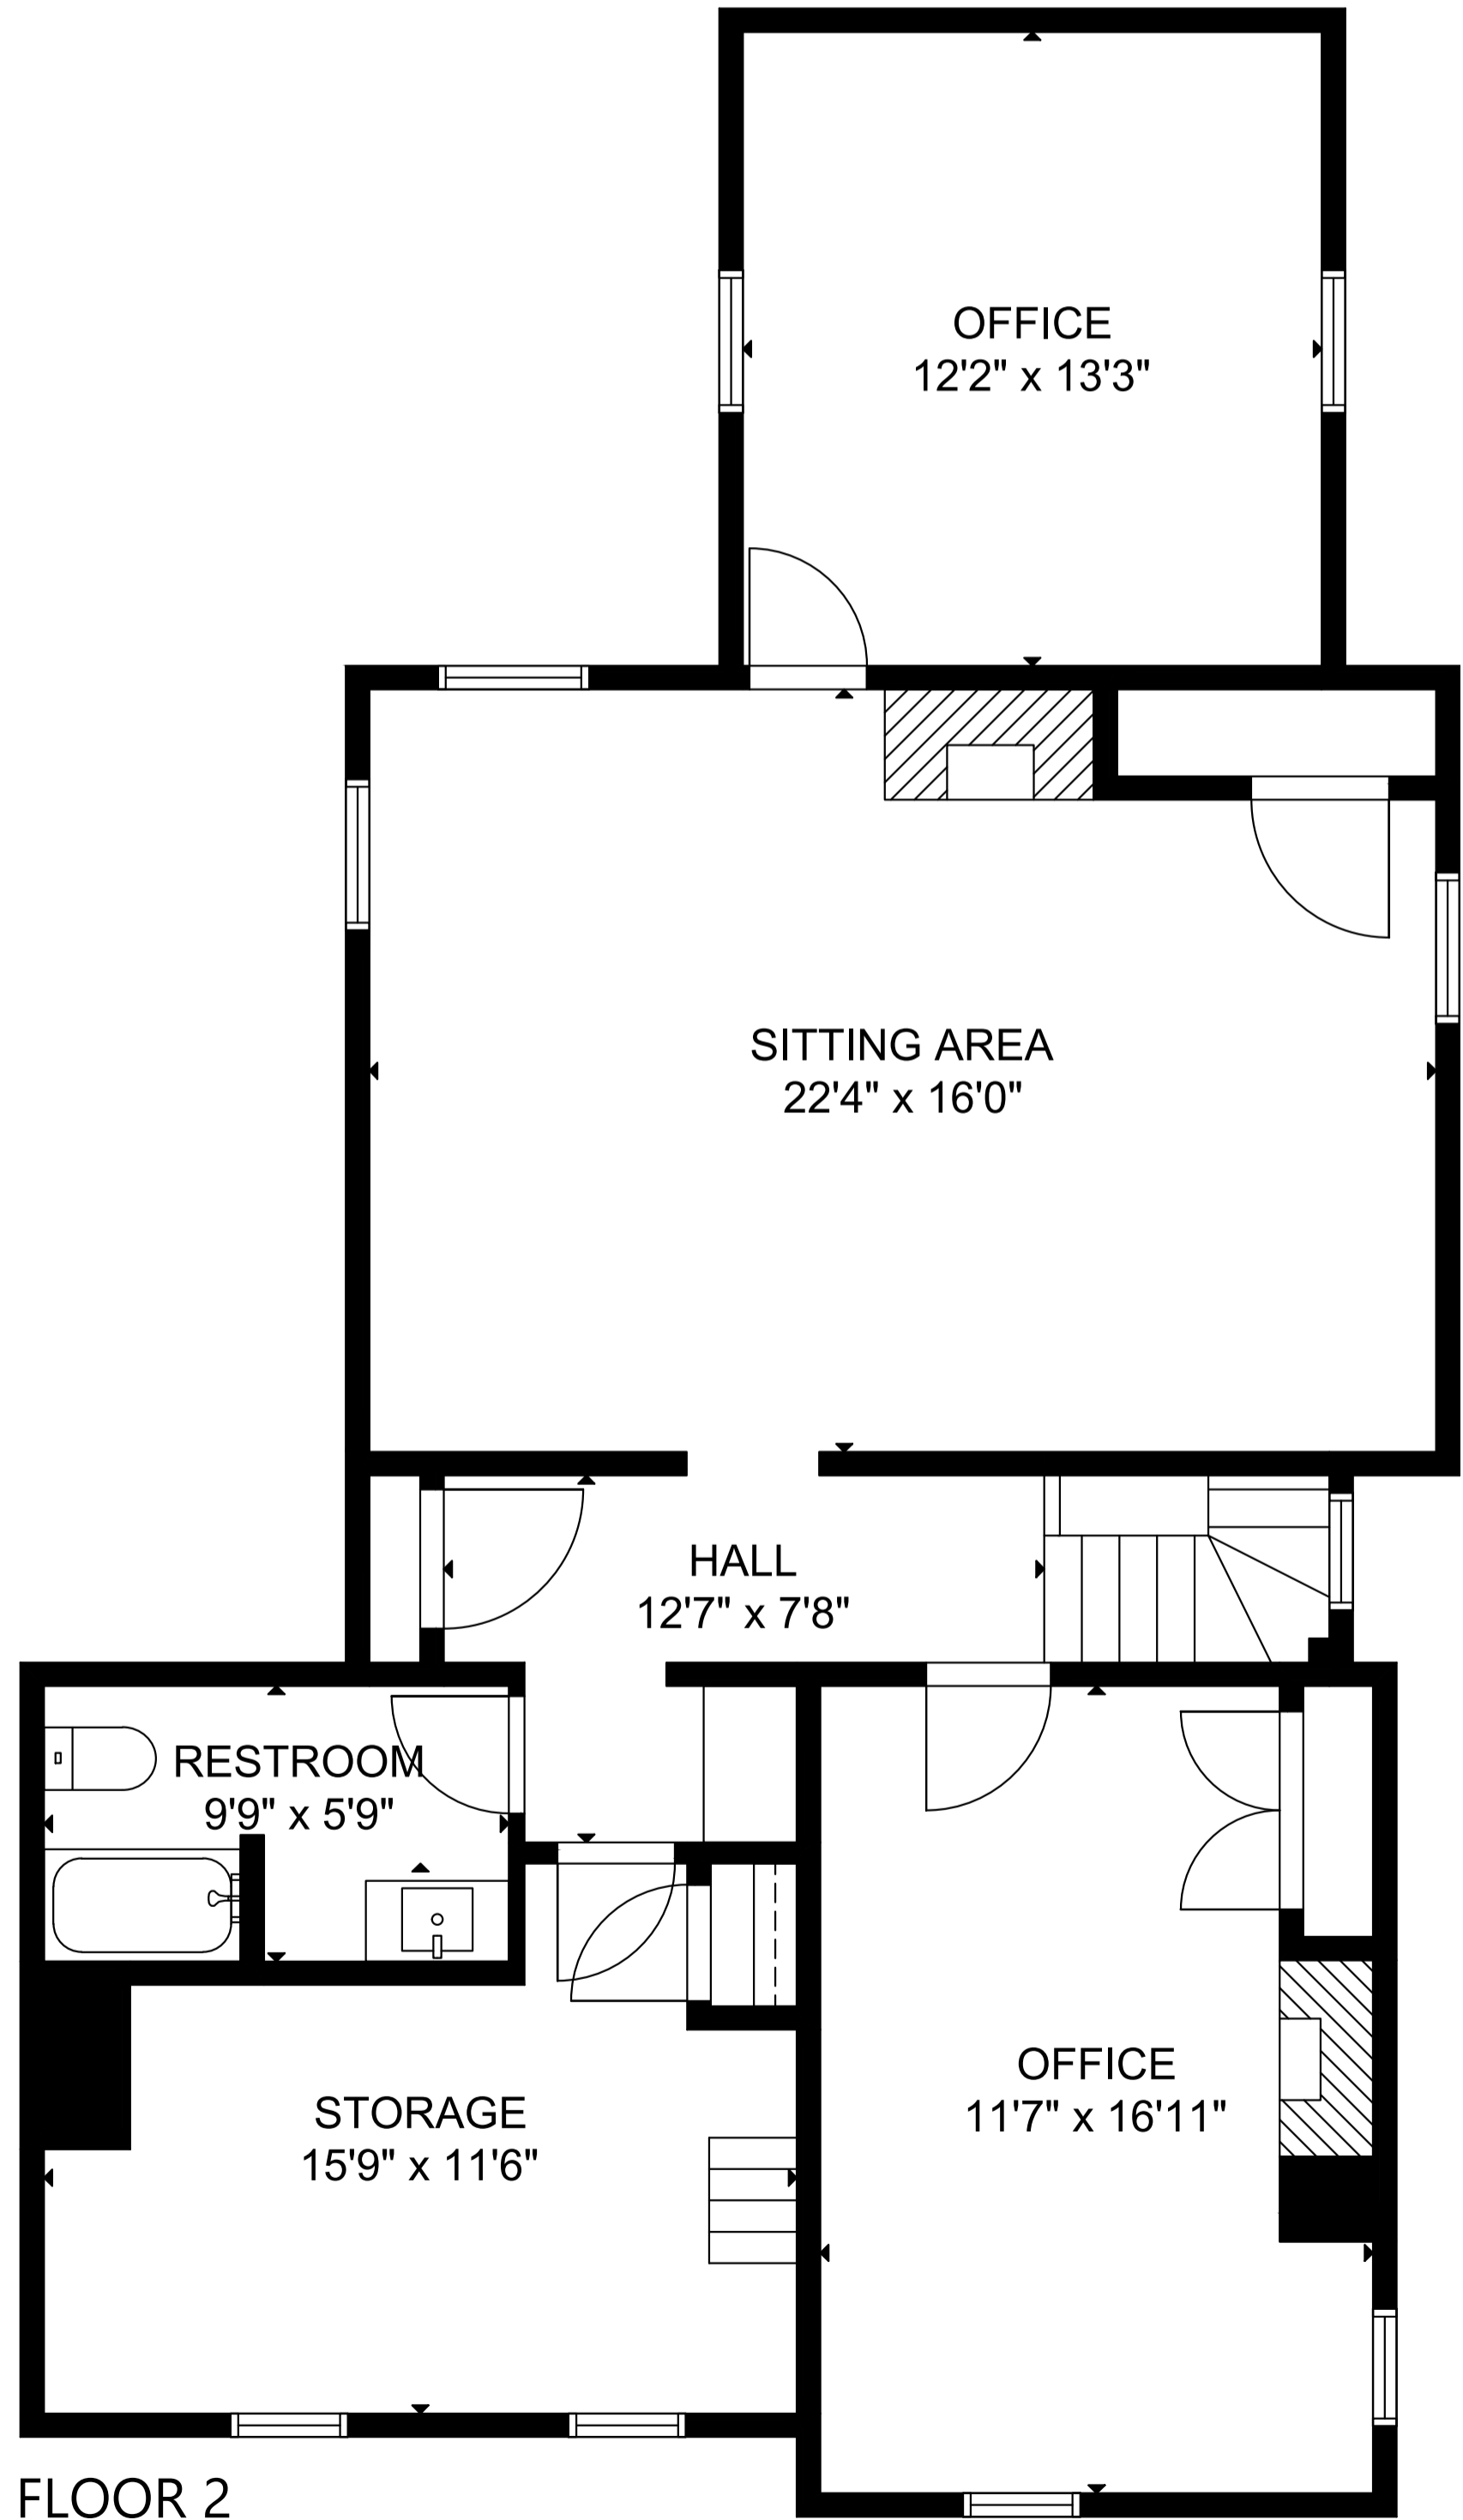

133 N Washington

GROSS INTERNAL AREA  
TOTAL: 2,270 sq ft  
FLOOR 1: 1,203 sq ft, FLOOR 2: 1,067 sq ft  
SIZE AND DIMENSIONS ARE APPROXIMATE, ACTUAL MAY VARY.