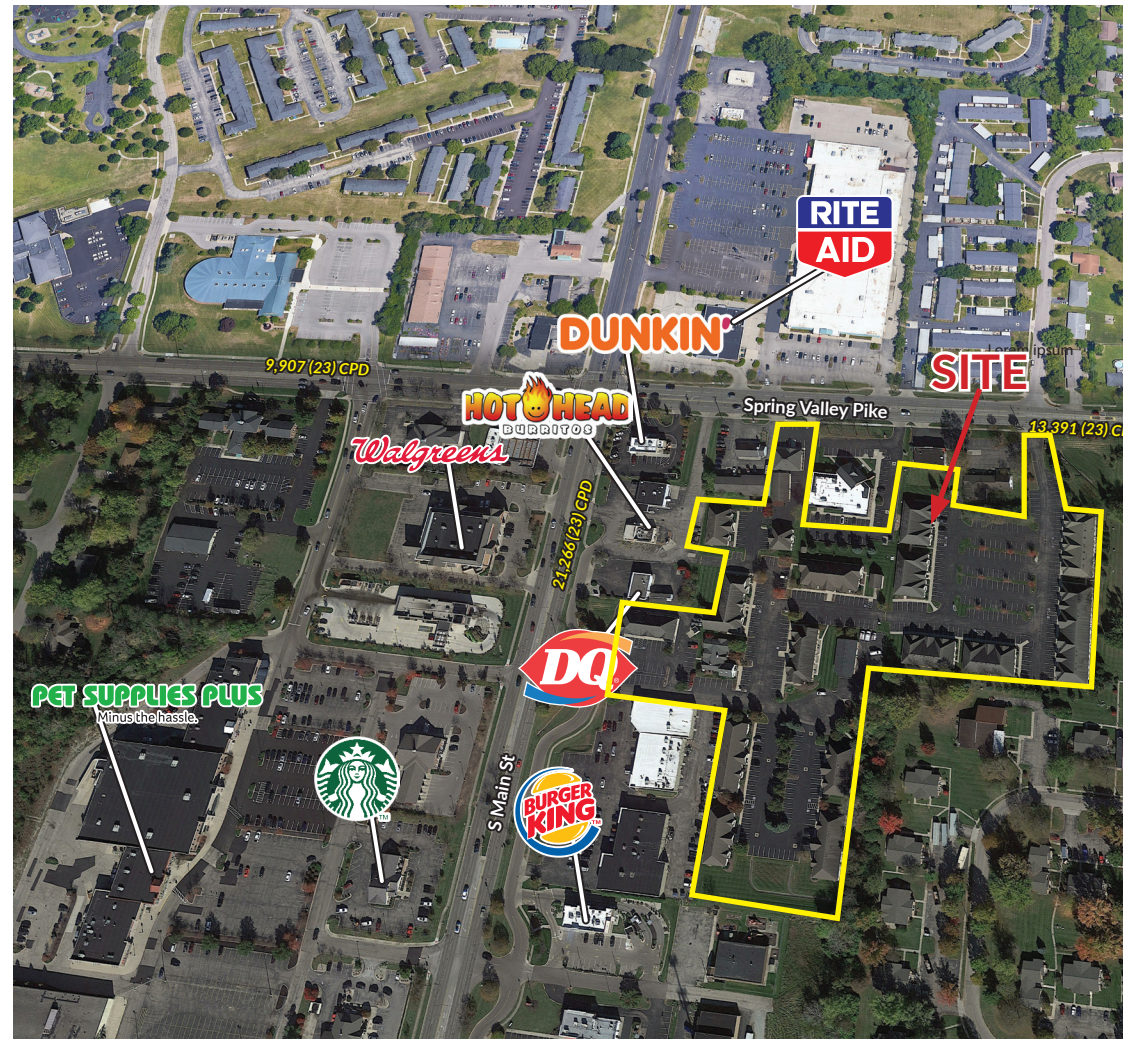

# RHOADS CENTER

## PROPERTY HIGHLIGHTS

- Two room suite
- Class A professionally maintained campus style office complex
- Front door parking
- Excellent South Dayton location – Washington Township
- Located at SR 48 and Spring Valley Rd.
- Utilities included