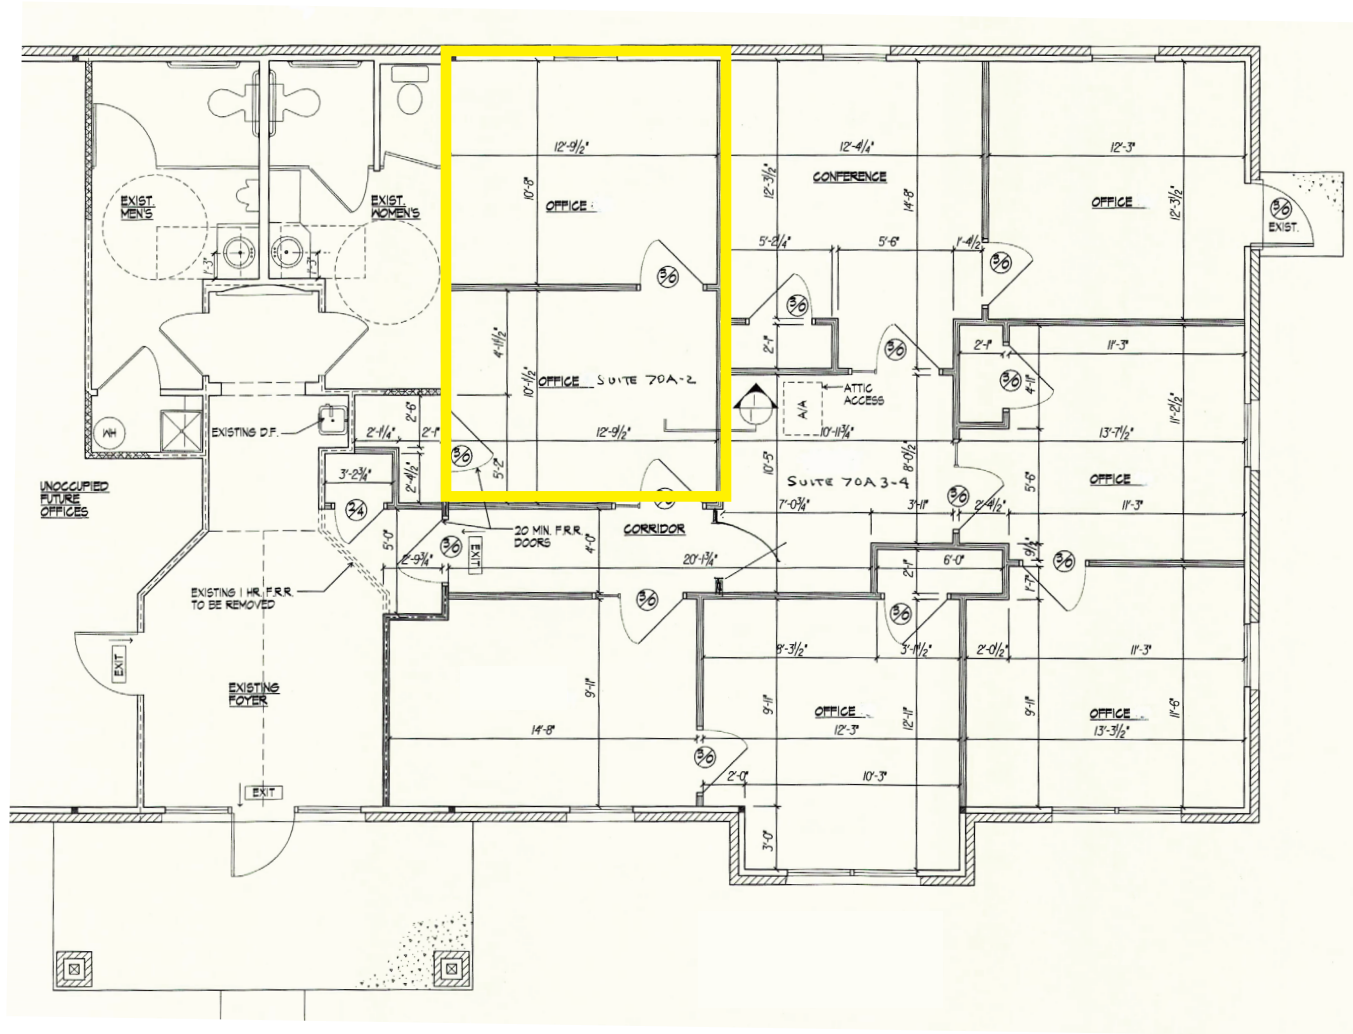

RHOADS CENTER

FLOOR PLAN | 70 Rhoads Center Drive: Suite A-4

CONTACT:
JOHN ORR
937.531.5515
jorr@oberer.com

WELCOME TO THE REGION WE KNOW

OBERER REALTY SERVICES, LTD.
937-910-0851 | 3445 Newmark Drive, Miamisburg, Ohio 45342 | obererrealty.com