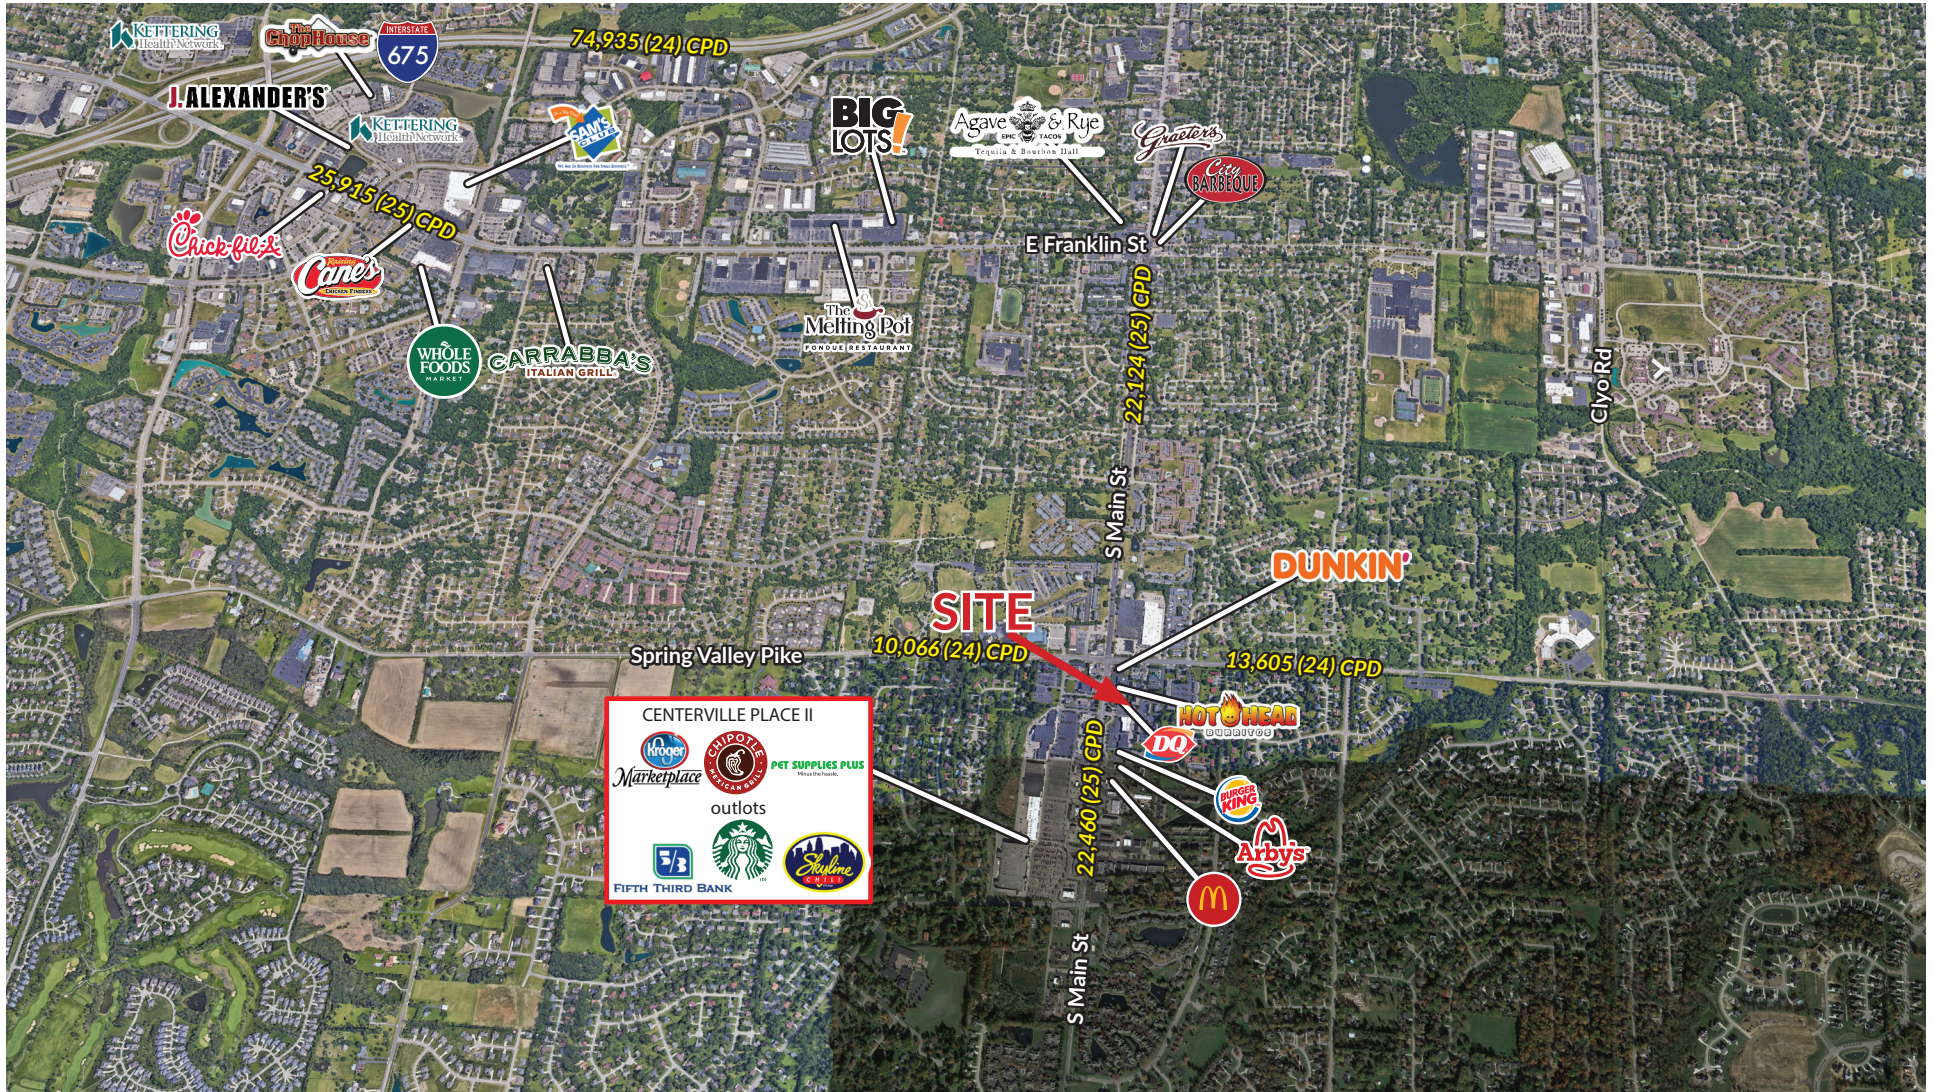

RHOADS CENTER

CONTACT:
JOHN ORR
937.531.5515
jorr@oberer.com

WELCOME TO THE REGION WE KNOW

OBERER REALTY SERVICES, LTD.
937-910-0851 | 3445 Newmark Drive, Miamisburg, Ohio 45342 | obererrealty.com