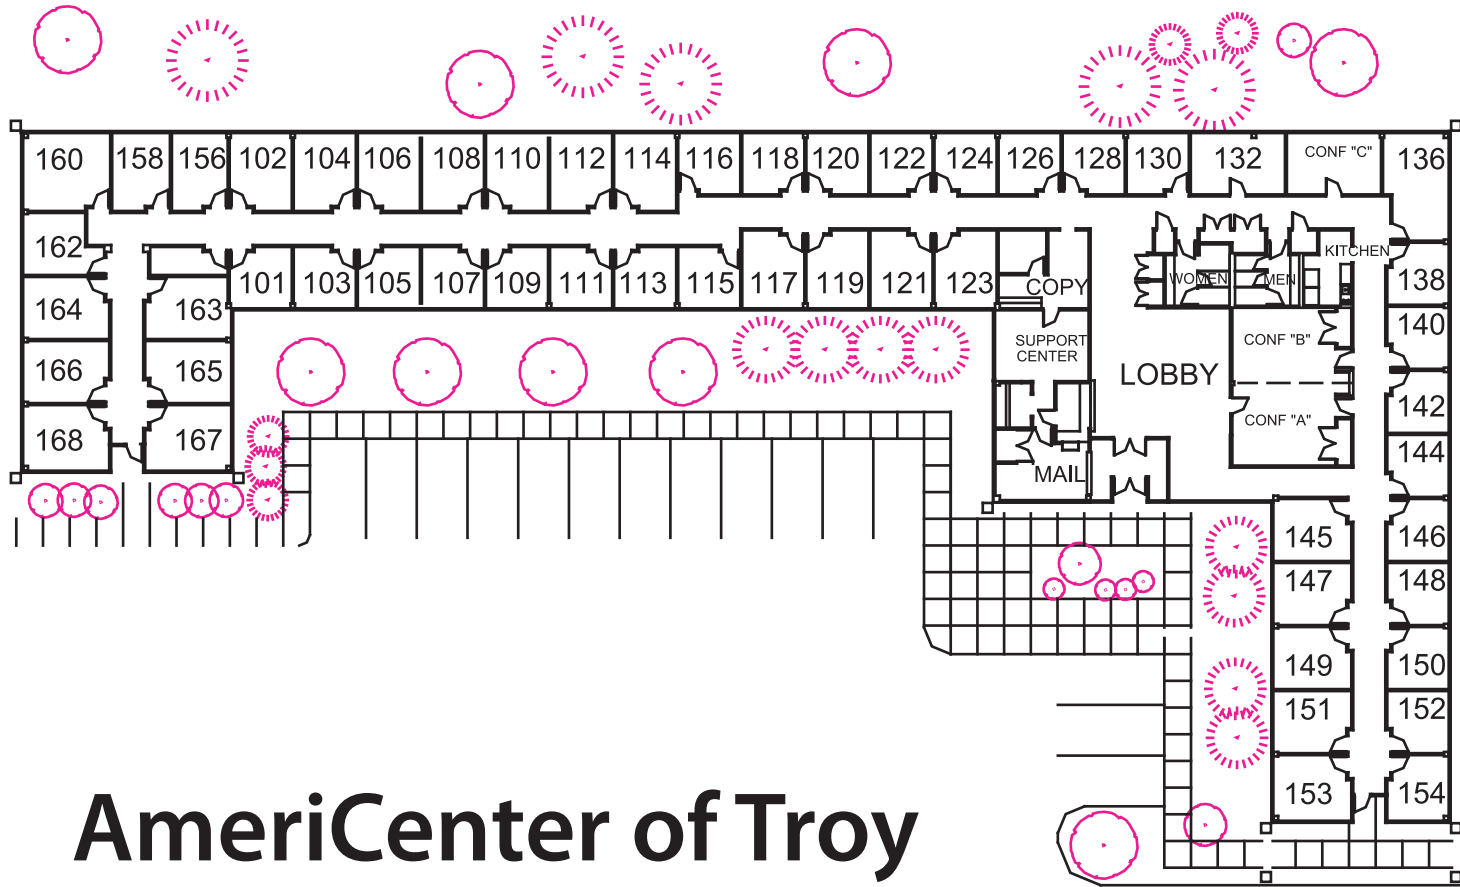

Inside Our Building

Building Amenities

Meeting Rooms

Business Services

Onsite Staff

Kitchen Area

Beverage Service

AmeriCenter of Troy

© 1998 AmeriCenters, Inc.