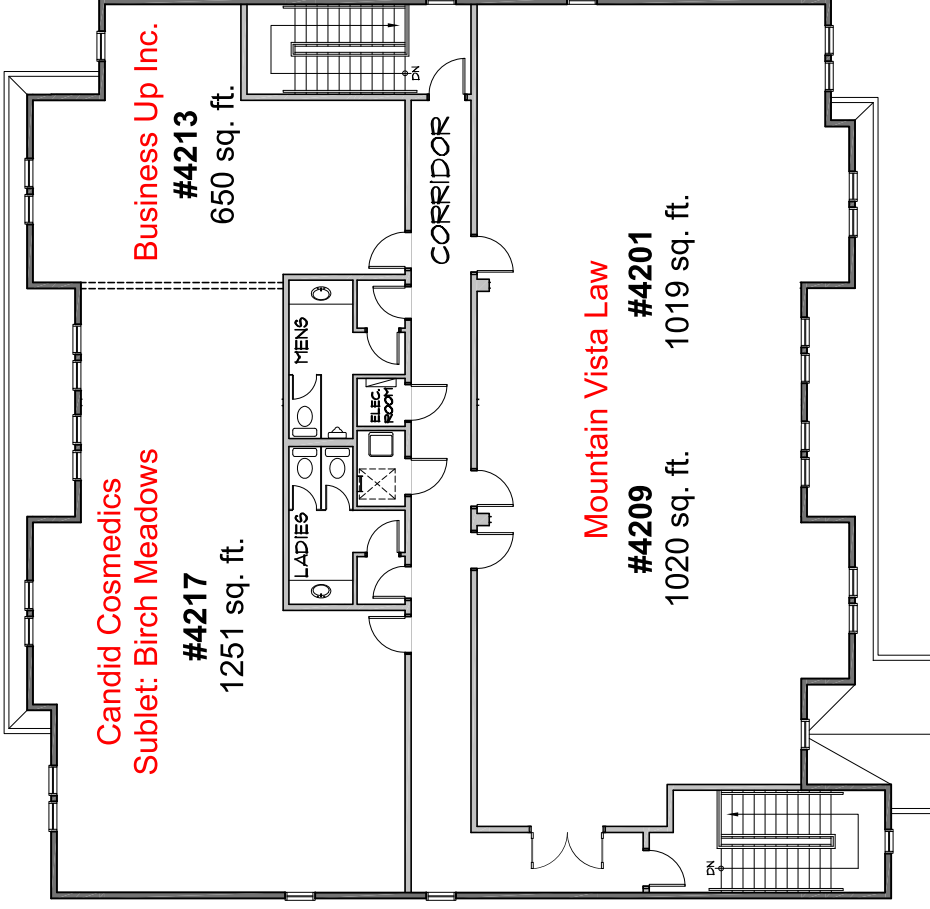

Trading Post of Sunset Ridge  
 "Building B"  
 #3000, 101 Sunset Drive (Base Building)  
 #3XXX, 101 Sunset Drive (Units)

# UPPER FLOOR PLAN

# MAIN FLOOR PLAN

Trading Post of Sunset Ridge  
 "Building C"  
 #4000, 101 Sunset Drive (Base Building)  
 #4XXX, 101 Sunset Drive (Units)