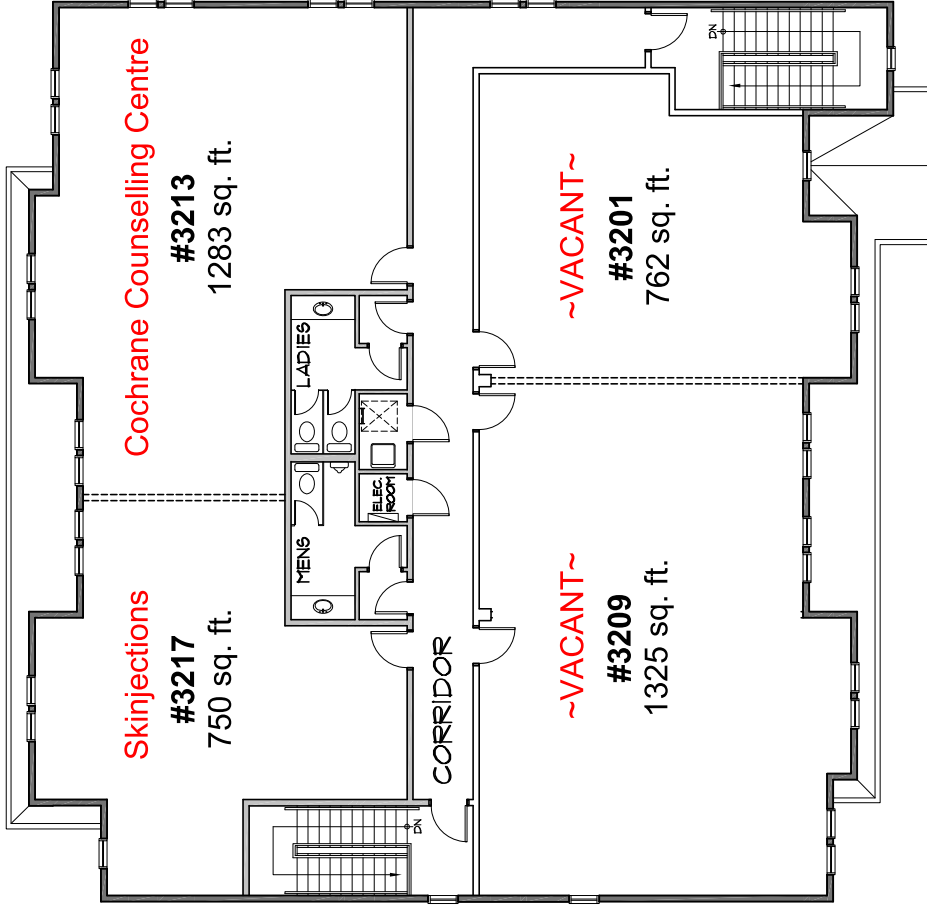

Trading Post of Sunset Ridge  
 "Building B"  
 #3000, 101 Sunset Drive (Base Building)  
 #3XXX, 101 Sunset Drive (Units)

# UPPER FLOOR PLAN

# MAIN FLOOR PLAN

Trading Post of Sunset Ridge  
 "Building C"  
 #4000, 101 Sunset Drive (Base Building)  
 #4XXX, 101 Sunset Drive (Units)