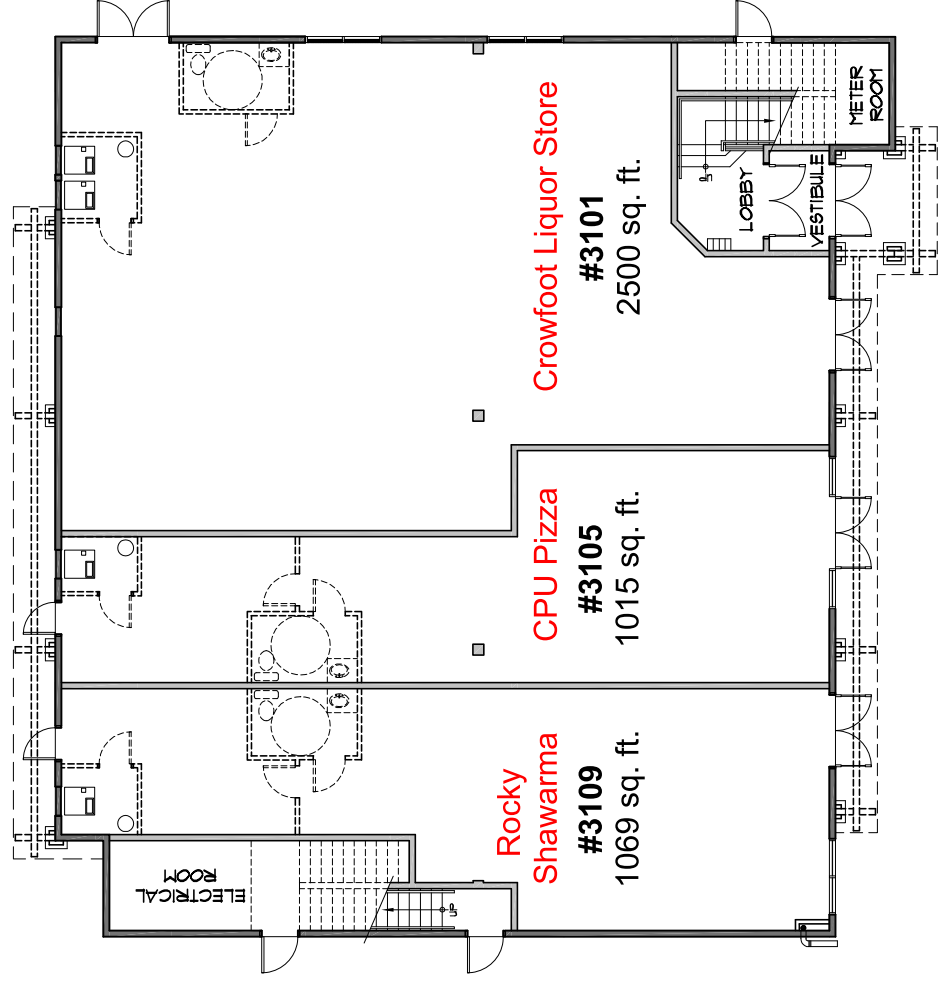

# UPPER FLOOR PLAN

# MAIN FLOOR PLAN

Trading Post of Sunset Ridge  
 "Building C"  
 #4000, 101 Sunset Drive (Base Building)  
 #4XXX, 101 Sunset Drive (Units)

# MAIN FLOOR PLAN