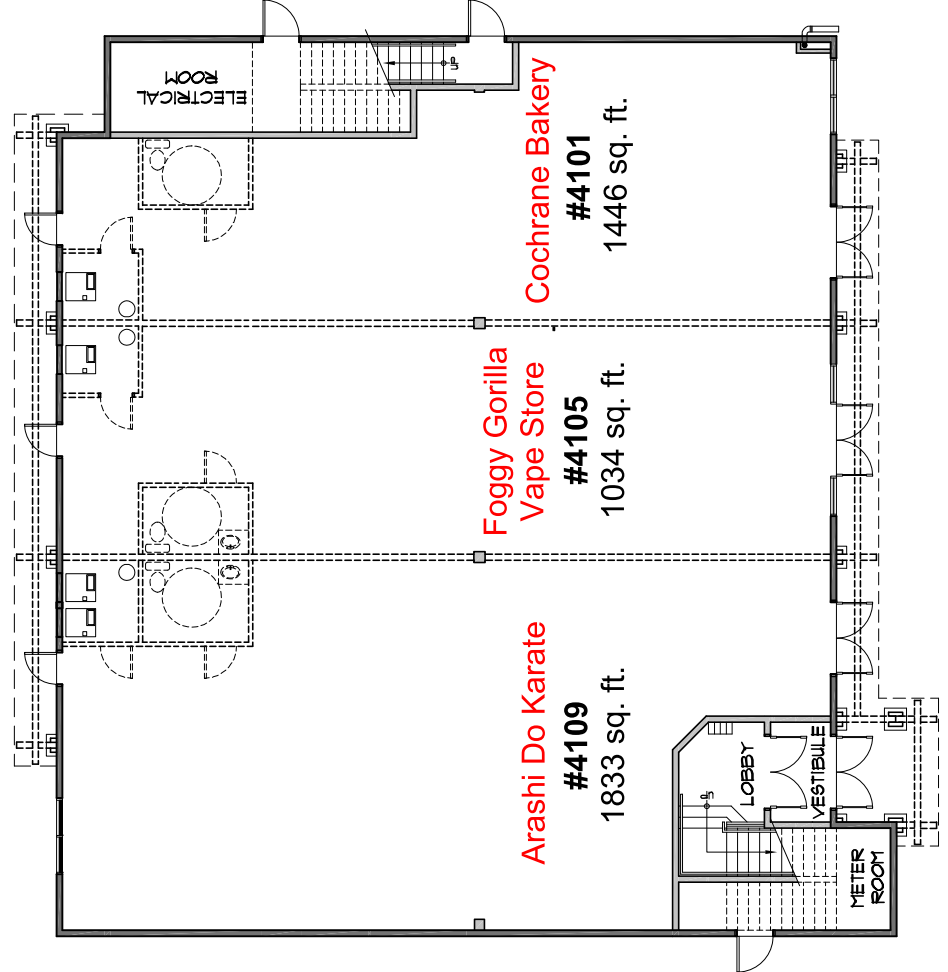

# UPPER FLOOR PLAN

# MAIN FLOOR PLAN

Trading Post of Sunset Ridge  
 "Building C"  
 #4000, 101 Sunset Drive (Base Building)  
 #4XXX, 101 Sunset Drive (Units)

# MAIN FLOOR PLAN