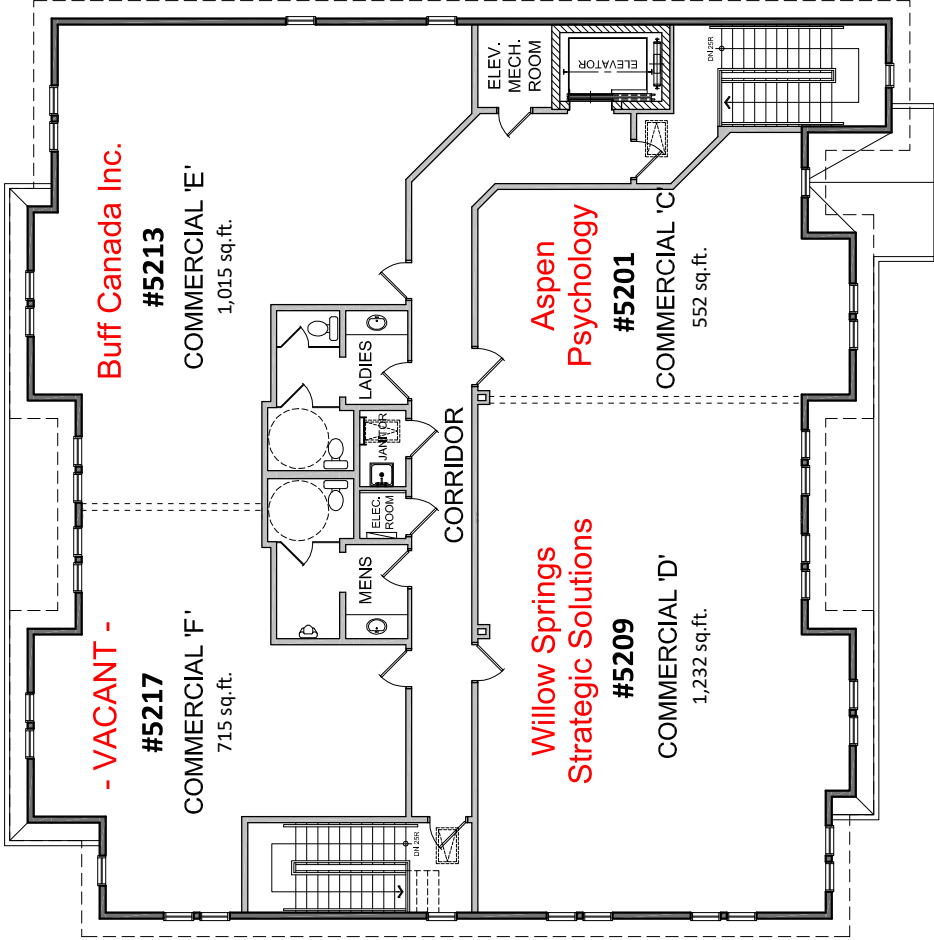

Trading Post of Sunset Ridge
"Building D"
#5000, 101 Sunset Drive (Base Building)
#5XXX, 101 Sunset Drive (Units)

UPPER FLOOR PLAN