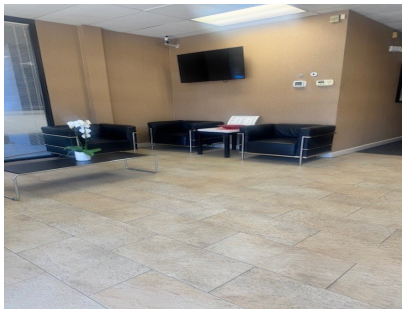

Schedule a Private Tour Today Executive Offices Available Now Starting at $650

(678) 688-3269