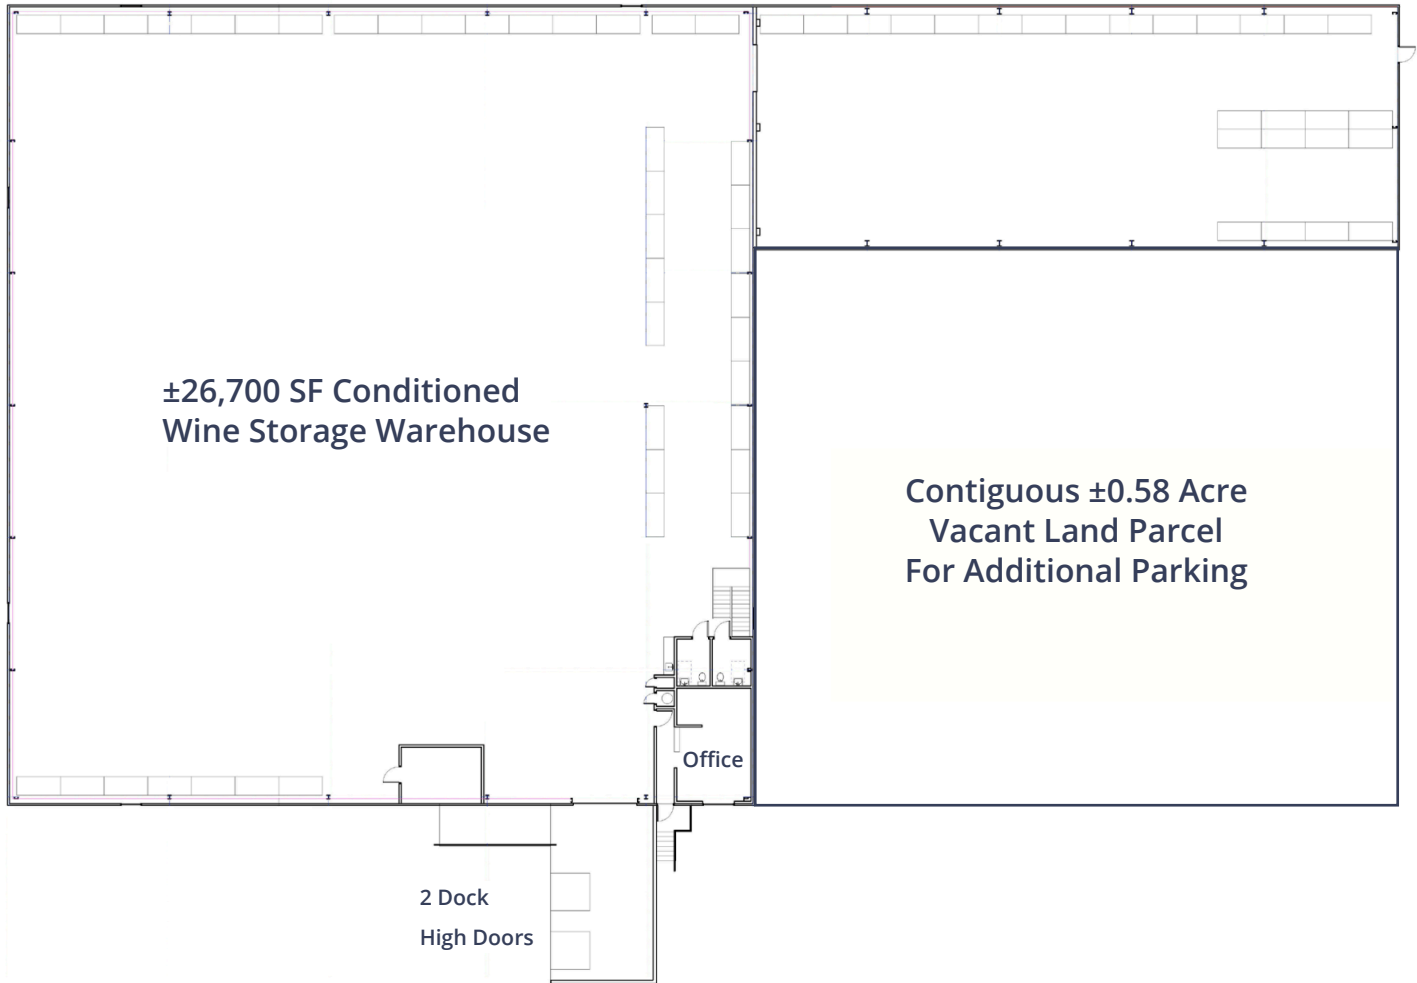

Building Size ±26,700 SF

Wine Package

- 5 A/C units
- R-19 rigid insulation on walls
- R-19 rigid insulation on ceiling (above and below deck)
- Night air system with mechanical louvers

Loading 2 covered dock high doors with hydraulic lifters and lights

Lighting T-5 with motion sensors

Clear Height 16.5' - 19'

Office

- ±425 SF of downstairs office
- ±580 SF of mezzanine storage

Power 400A @ 120/208

Parking Ample parking in dock area and adjacent vacant parcel

Other Fenced area inside building for secure storage of high valued inventory

Available October 1, 2024

Lease Rate Contact Brokers

Floor Plan

377 McCormick Street / 1103 Dowdell Lane | St. Helena, CA

Location Overview