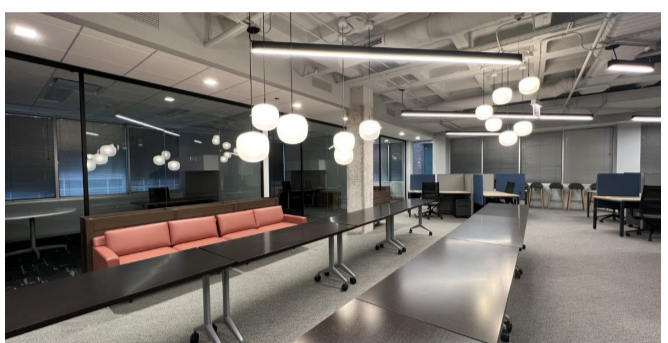

29 N Wacker Drive Chicago, IL

3,268 - 6,887 SF SPEC SUITES AVAILABLE

[CLICK FOR FLOORPLANS](#)

[CLICK FOR FLYER](#)

Ideal Location

Desireable Wacker Drive address located steps away from many popular dining options, hotels and transportation. 29 North Wacker is situated one block from Ogilvie Transportation Center and four blocks from Union Station ensuring ease of access for commuters. Additionally it is in close proximity to the CTA Brown, Purple, and Orange Lines.