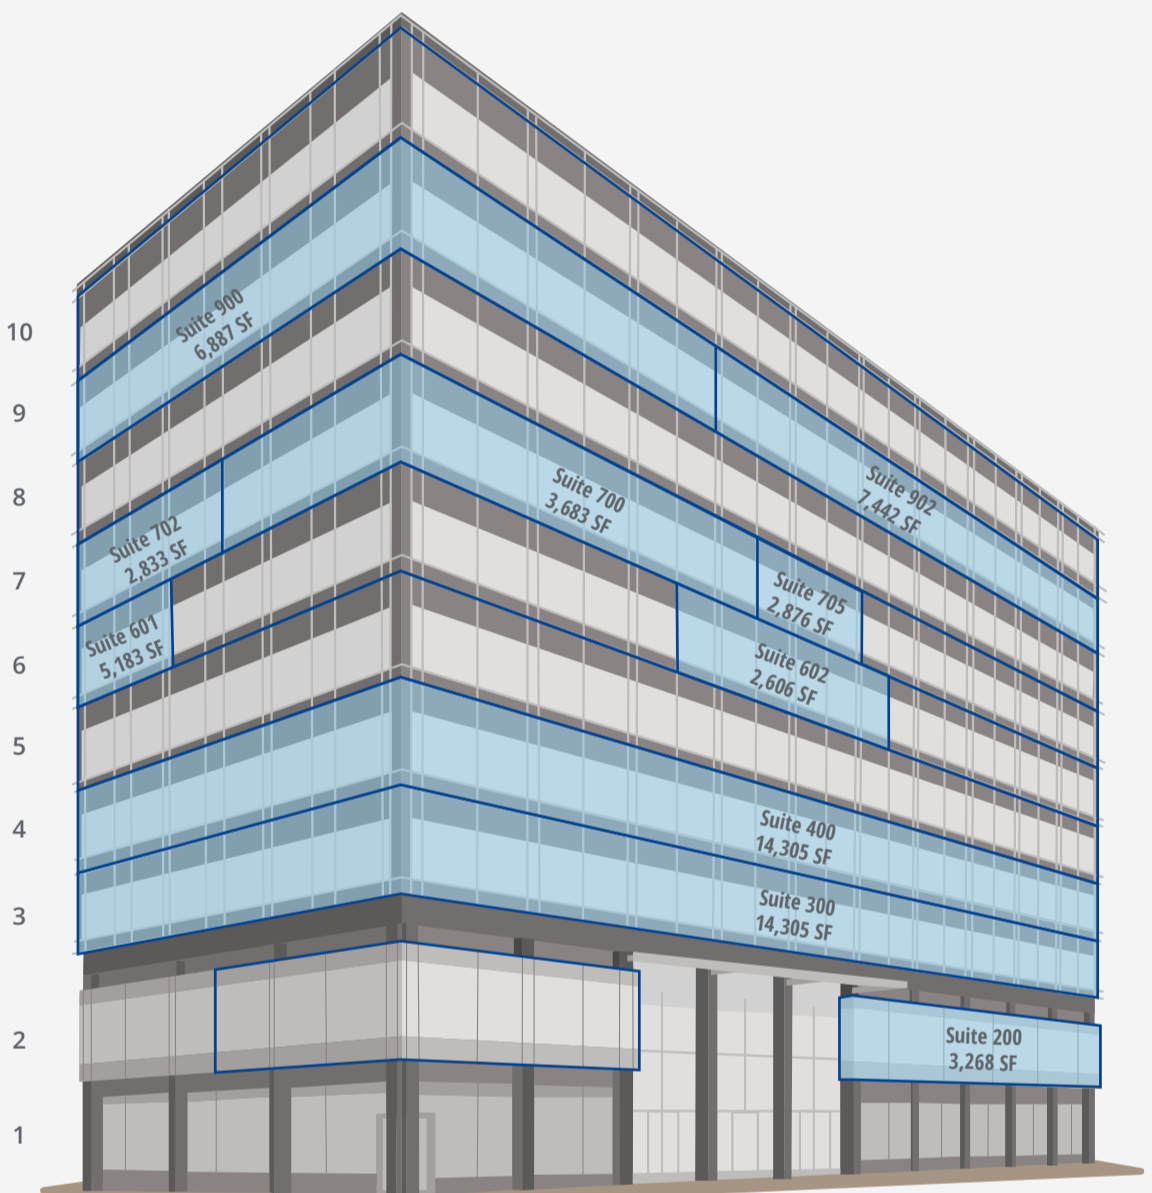

29 N Wacker Drive Chicago, IL

3,268 - 6,887 SF SPEC SUITES AVAILABLE

[CLICK FOR FLOORPLANS](#)

[CLICK FOR FLYER](#)

Ideal Location

Desireable Wacker Drive address located steps away from many popular dining options, hotels and transportation. 29 North Wacker is situated one block from Ogilvie Transportation Center and four blocks from Union Station ensuring ease of access for commuters. Additionally it is in close proximity to the CTA Brown, Purple, and Orange Lines.