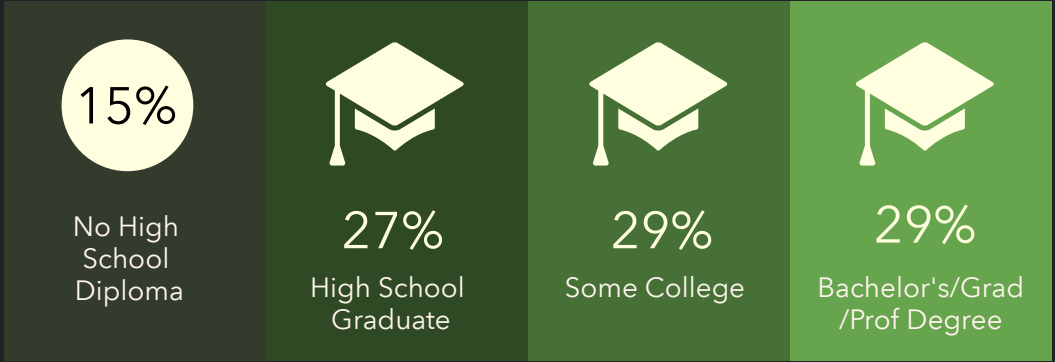

DEMOGRAPHIC PROFILE

Space Center Storage (Retail Site)

Drive time of 15 minutes

EDUCATION

INCOME

EMPLOYMENT

KEY FACTS