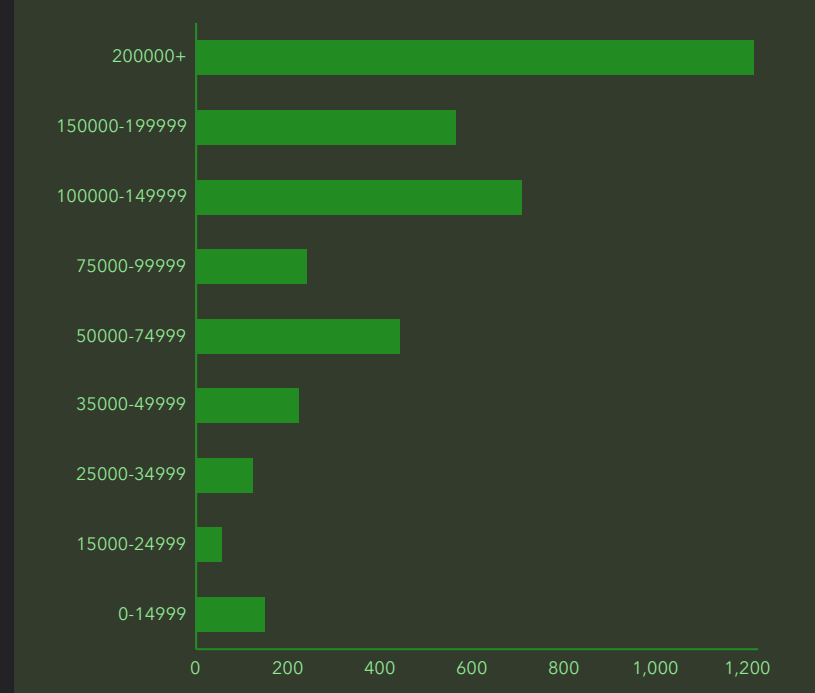

DEMOGRAPHIC PROFILE

Space Center Storage (Retail Site)

Drive time of 5 minutes

EDUCATION

EMPLOYMENT

KEY FACTS

INCOME

HOUSEHOLD INCOME (\$)

DEMOGRAPHIC PROFILE

Space Center Storage (Retail Site)

Drive time of 10 minutes

EDUCATION

INCOME

EMPLOYMENT

KEY FACTS

DEMOGRAPHIC PROFILE