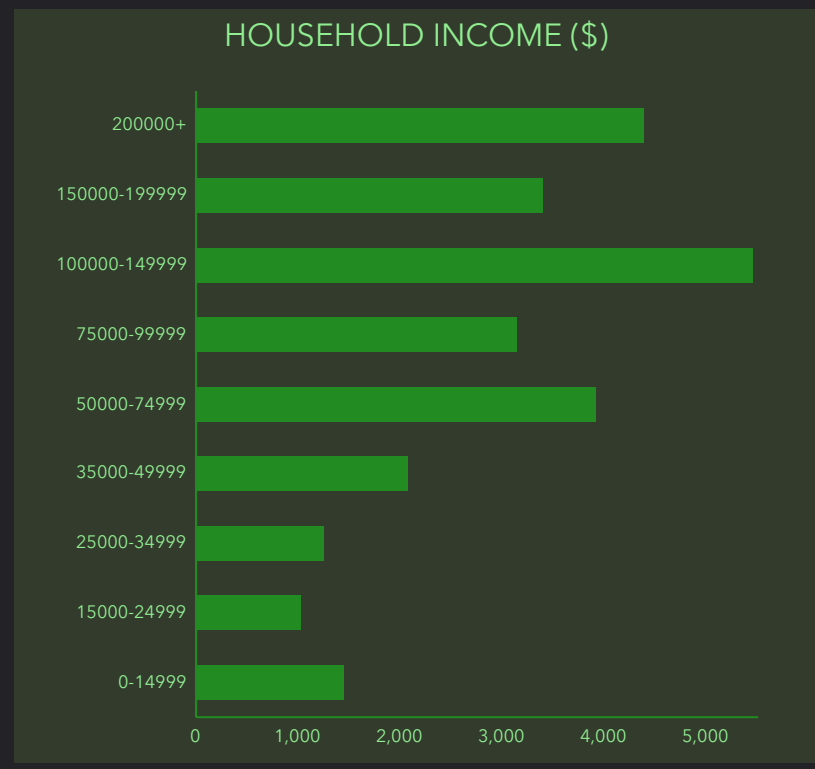

DEMOGRAPHIC PROFILE

Space Center Storage (Retail Site)

Drive time of 5 minutes

EDUCATION

EMPLOYMENT

KEY FACTS

INCOME

HOUSEHOLD INCOME (\$)

DEMOGRAPHIC PROFILE

Space Center Storage (Retail Site)

Drive time of 10 minutes

EDUCATION

INCOME

EMPLOYMENT

KEY FACTS

DEMOGRAPHIC PROFILE

Space Center Storage (Retail Site)

Drive time of 15 minutes

EDUCATION

INCOME

EMPLOYMENT

KEY FACTS