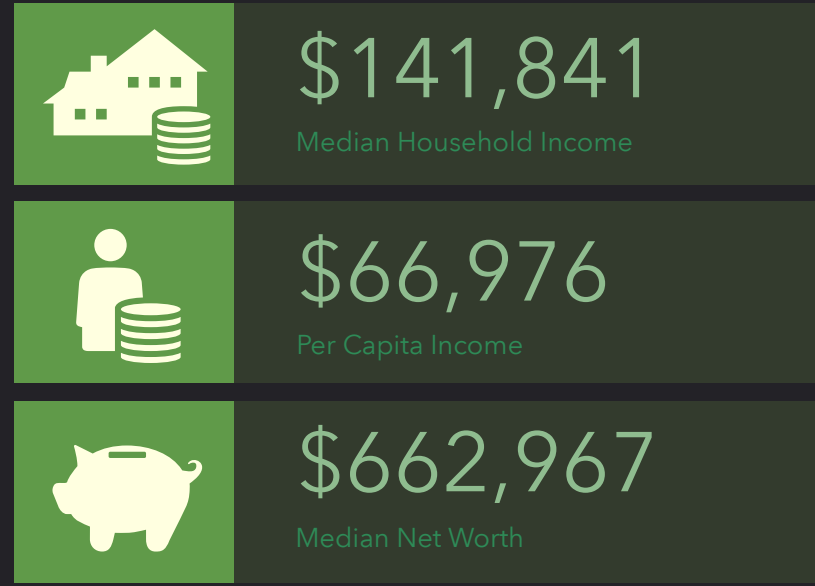

DEMOGRAPHIC PROFILE

Space Center Storage (Retail Site)

Drive time of 5 minutes

EDUCATION

EMPLOYMENT

KEY FACTS

INCOME

HOUSEHOLD INCOME (\$)

DEMOGRAPHIC PROFILE

Space Center Storage (Retail Site)

Drive time of 10 minutes

EDUCATION

INCOME

EMPLOYMENT

KEY FACTS

DEMOGRAPHIC PROFILE