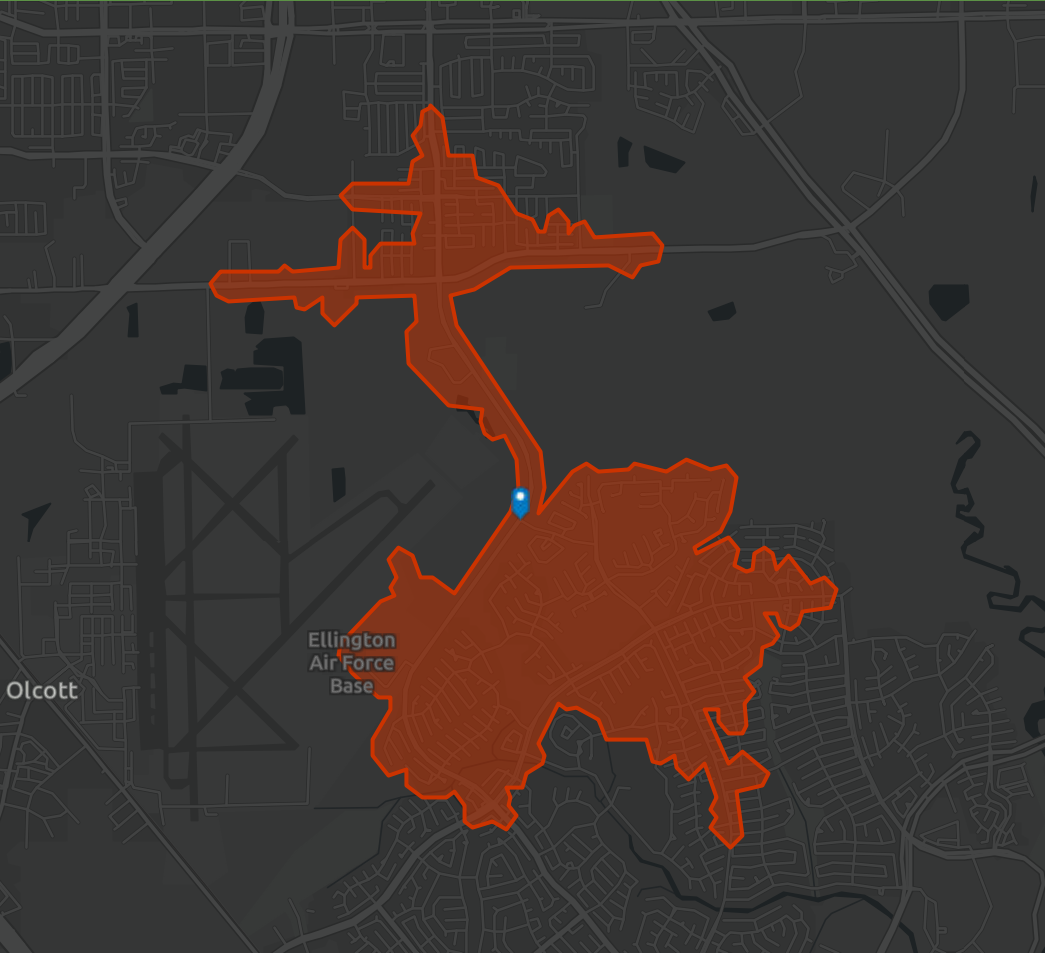

DEMOGRAPHIC PROFILE

Space Center Storage (Retail Site)

Drive time of 5 minutes

EDUCATION

EMPLOYMENT

KEY FACTS

INCOME

HOUSEHOLD INCOME (\$)

DEMOGRAPHIC PROFILE

Space Center Storage (Retail Site)

Drive time of 10 minutes

EDUCATION

INCOME

EMPLOYMENT

KEY FACTS

DEMOGRAPHIC PROFILE

Space Center Storage (Retail Site)

Drive time of 15 minutes

EDUCATION

INCOME

EMPLOYMENT

KEY FACTS