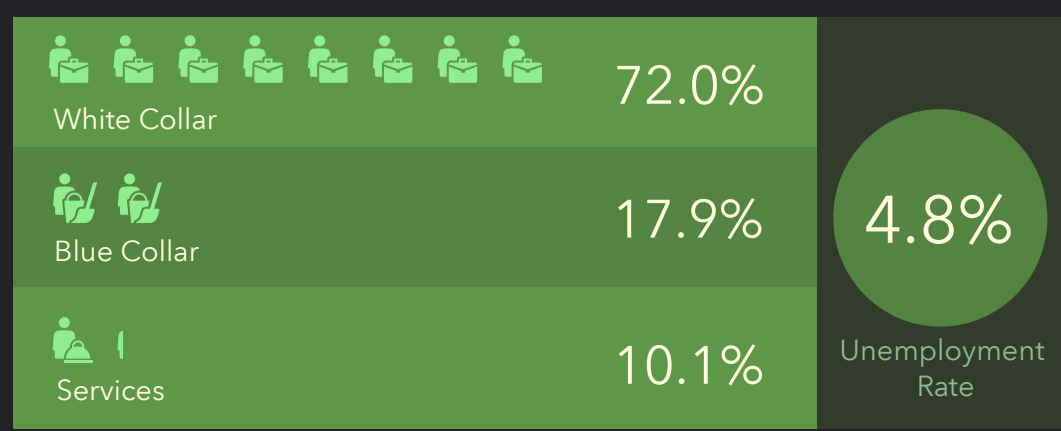

DEMOGRAPHIC PROFILE

Space Center Storage (Retail Site)

Drive time of 5 minutes

EDUCATION

EMPLOYMENT

KEY FACTS

INCOME

HOUSEHOLD INCOME (\$)

DEMOGRAPHIC PROFILE

Space Center Storage (Retail Site)

Drive time of 10 minutes

EDUCATION

INCOME

EMPLOYMENT

KEY FACTS

DEMOGRAPHIC PROFILE