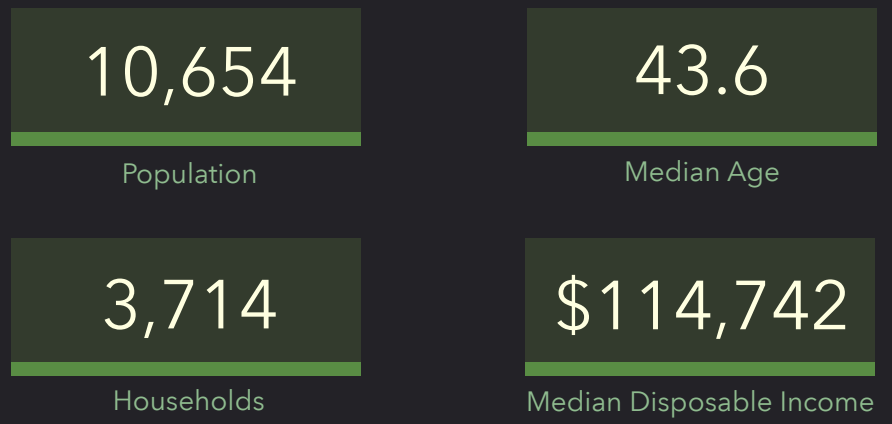

DEMOGRAPHIC PROFILE

Space Center Storage (Retail Site)

Drive time of 5 minutes

EDUCATION

EMPLOYMENT

KEY FACTS

INCOME

HOUSEHOLD INCOME (\$)

DEMOGRAPHIC PROFILE

Space Center Storage (Retail Site)

Drive time of 10 minutes

EDUCATION

INCOME

EMPLOYMENT

KEY FACTS

DEMOGRAPHIC PROFILE