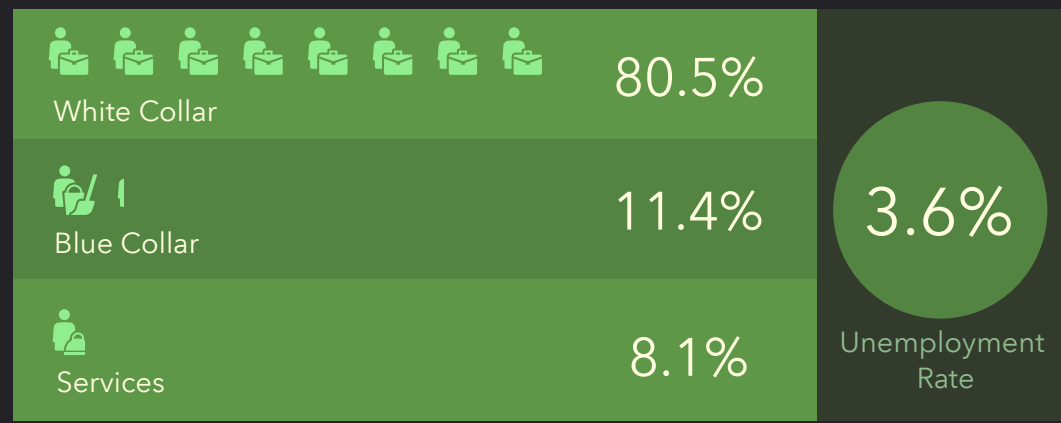

DEMOGRAPHIC PROFILE

Space Center Storage (Retail Site)

Drive time of 5 minutes

EDUCATION

EMPLOYMENT

KEY FACTS

INCOME

HOUSEHOLD INCOME (\$)

DEMOGRAPHIC PROFILE

Space Center Storage (Retail Site)

Drive time of 10 minutes

EDUCATION

INCOME

EMPLOYMENT

KEY FACTS

DEMOGRAPHIC PROFILE