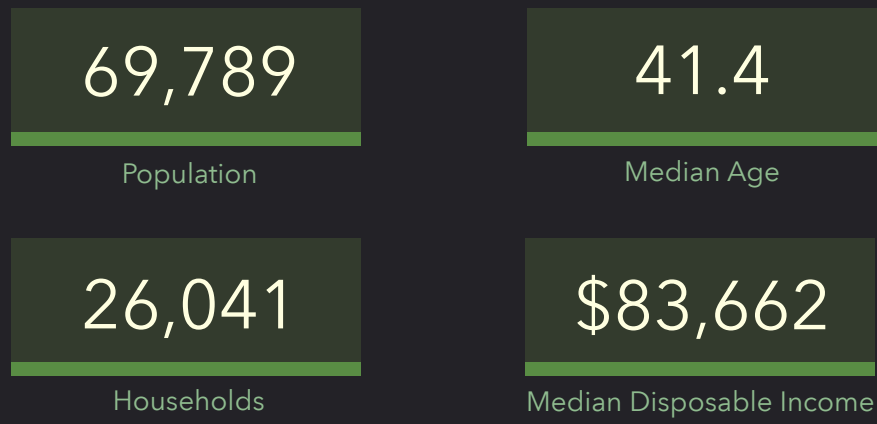

DEMOGRAPHIC PROFILE

Space Center Storage (Retail Site)

Drive time of 5 minutes

EDUCATION

EMPLOYMENT

KEY FACTS

INCOME

HOUSEHOLD INCOME (\$)

DEMOGRAPHIC PROFILE

Space Center Storage (Retail Site)

Drive time of 10 minutes

EDUCATION

INCOME

EMPLOYMENT

KEY FACTS

DEMOGRAPHIC PROFILE