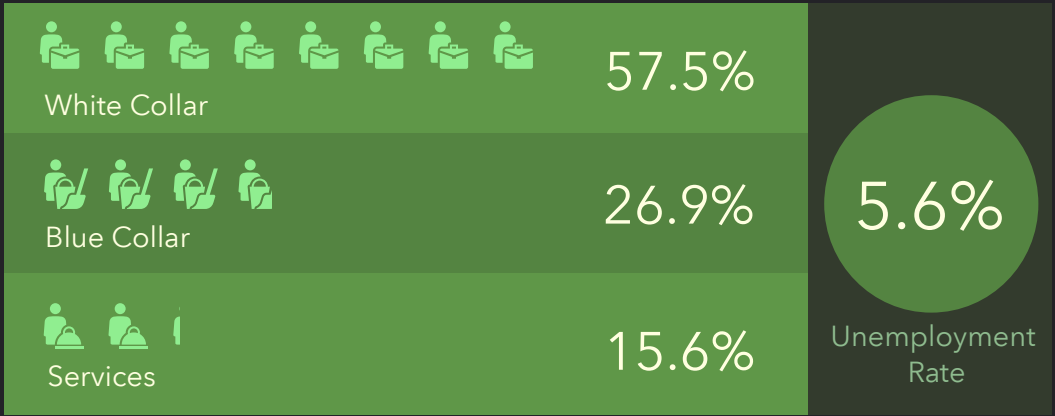

Space Center Storage (Retail Site)

Drive time of 15 minutes

EDUCATION

INCOME

EMPLOYMENT

KEY FACTS