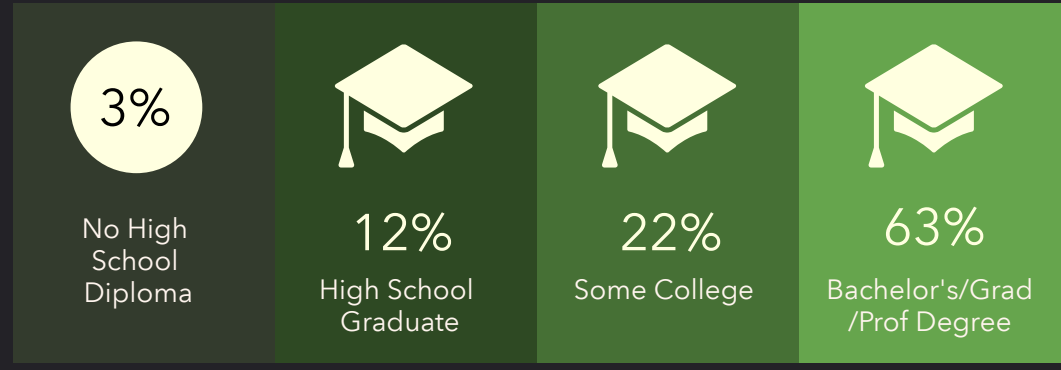

DEMOGRAPHIC PROFILE

Space Center Storage (Retail Site)

Drive time of 5 minutes

EDUCATION

EMPLOYMENT

KEY FACTS

INCOME

HOUSEHOLD INCOME (\$)

DEMOGRAPHIC PROFILE

Space Center Storage (Retail Site)

Drive time of 10 minutes

EDUCATION

INCOME

EMPLOYMENT

KEY FACTS

DEMOGRAPHIC PROFILE