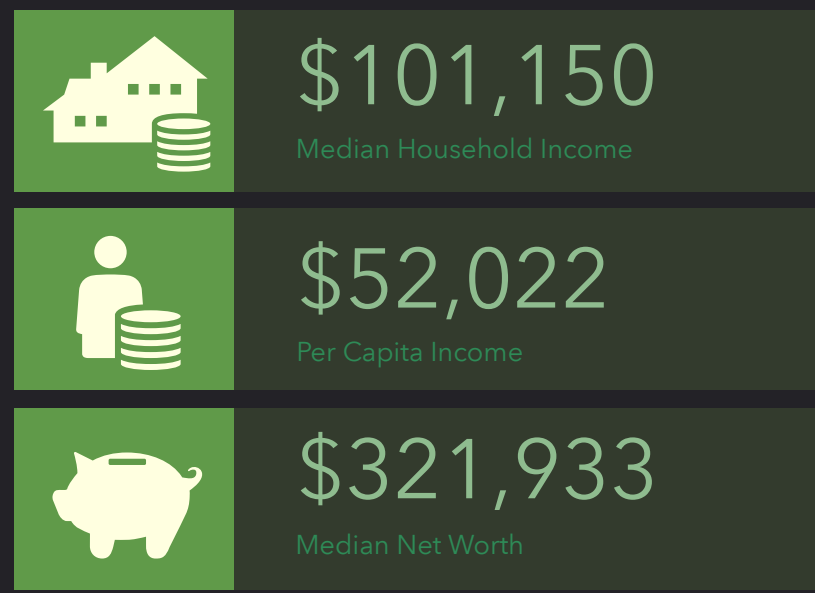

DEMOGRAPHIC PROFILE

Space Center Storage (Retail Site)

Drive time of 5 minutes

EDUCATION

EMPLOYMENT

KEY FACTS

INCOME

HOUSEHOLD INCOME (\$)

DEMOGRAPHIC PROFILE

Space Center Storage (Retail Site)

Drive time of 10 minutes

EDUCATION

INCOME

EMPLOYMENT

KEY FACTS

DEMOGRAPHIC PROFILE