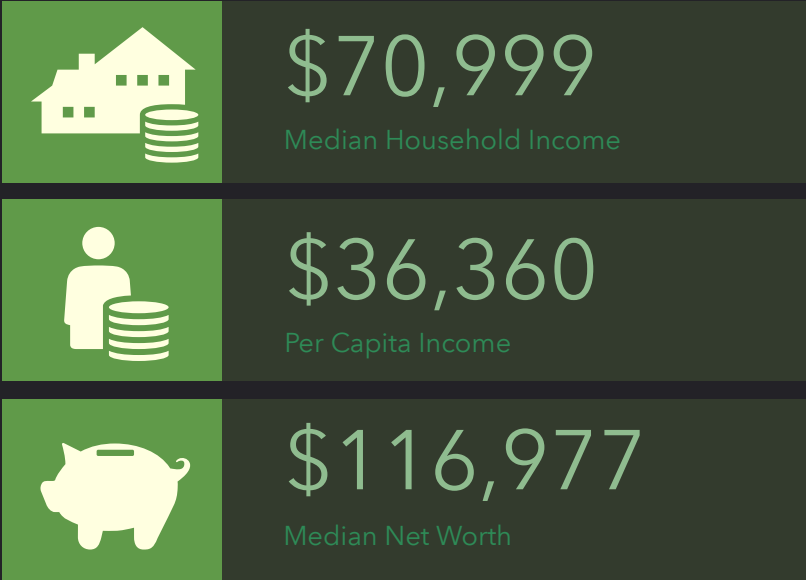

Space Center Storage (Retail Site)

Drive time of 15 minutes

EDUCATION

INCOME

EMPLOYMENT

KEY FACTS