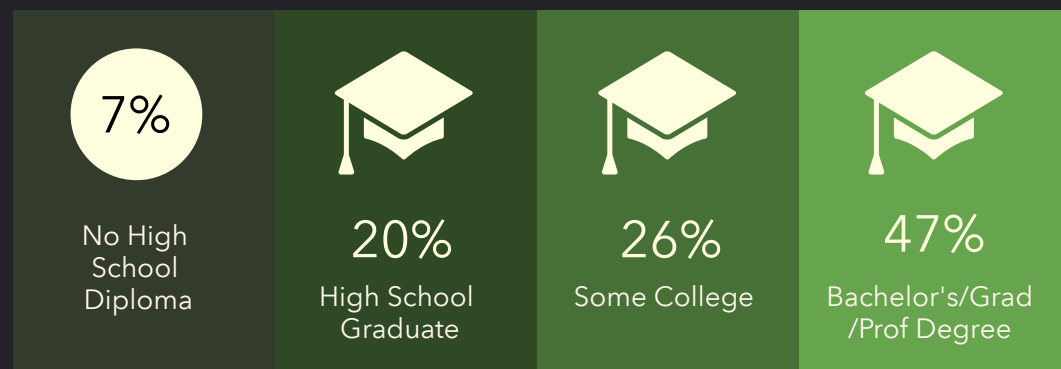

DEMOGRAPHIC PROFILE

Space Center Storage (Retail Site)

Drive time of 5 minutes

EDUCATION

EMPLOYMENT

KEY FACTS

INCOME

HOUSEHOLD INCOME (\$)

DEMOGRAPHIC PROFILE

Space Center Storage (Retail Site)

Drive time of 10 minutes

EDUCATION

INCOME

EMPLOYMENT

KEY FACTS

DEMOGRAPHIC PROFILE