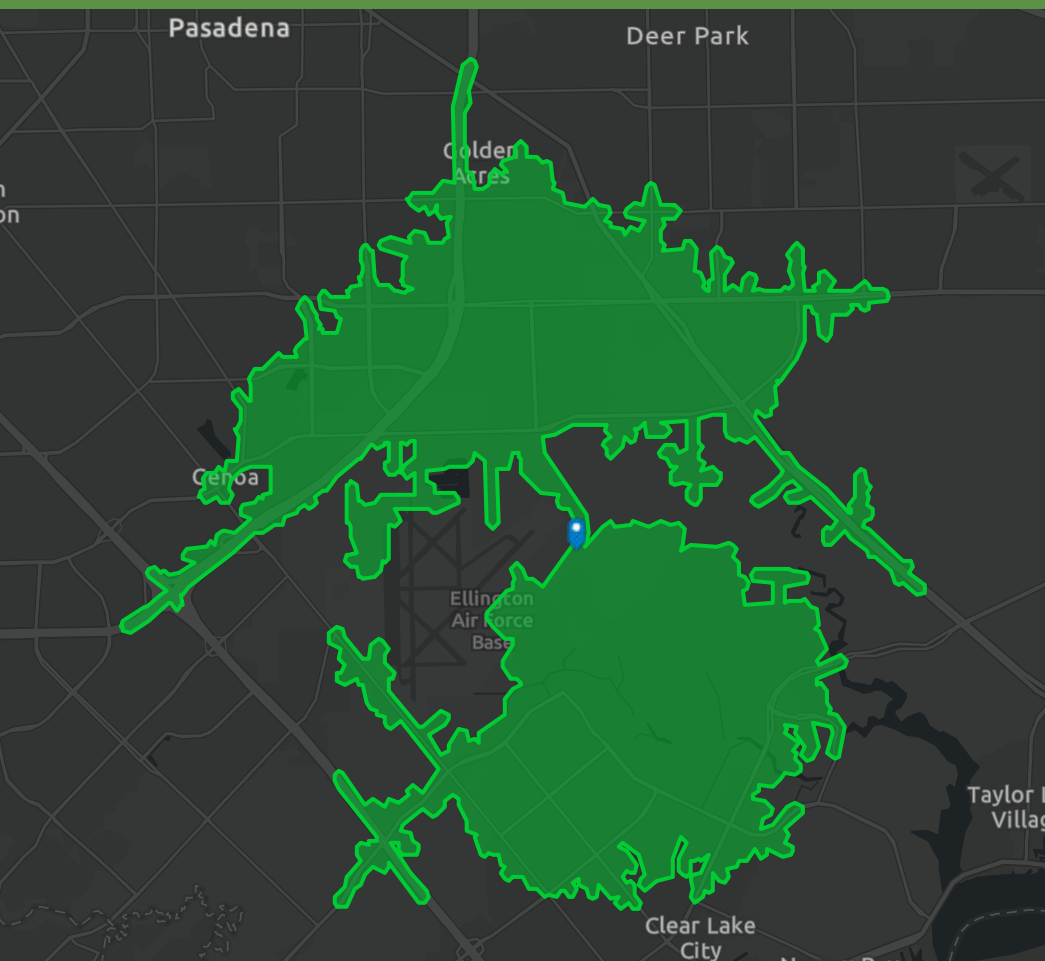

DEMOGRAPHIC PROFILE

Space Center Storage (Retail Site)

Drive time of 5 minutes

EDUCATION

EMPLOYMENT

KEY FACTS

INCOME

HOUSEHOLD INCOME (\$)

DEMOGRAPHIC PROFILE

Space Center Storage (Retail Site)

Drive time of 10 minutes

EDUCATION

INCOME

EMPLOYMENT

KEY FACTS

DEMOGRAPHIC PROFILE