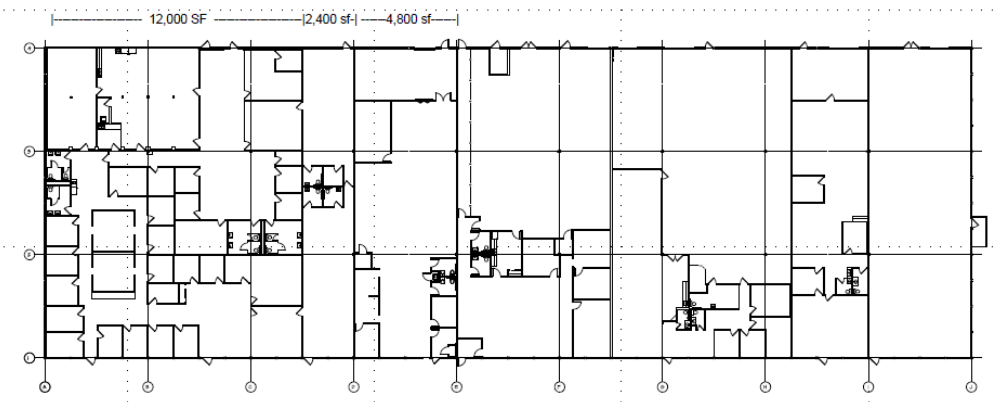

12,000 SF Office Space Available

**2 Townline Circle
Rochester, NY 14623**

Property Overview

- ◆ Great location!
- ◆ Landlord on site for great tenant service
- ◆ Grade level overhead door
- ◆ Lots of parking
- ◆ ADA accessible
- ◆ Unlimited services nearby
- ◆ \$12.00 SF +++