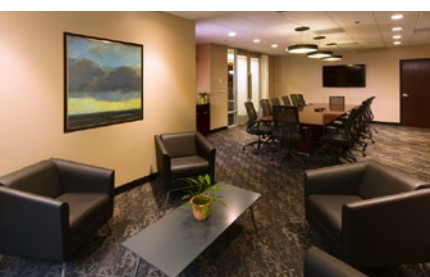

Conference Centers

As a Brandywine Realty Trust tenant, you have access to several conference centers throughout the Richmond portfolio.

Locations

The Arboretum

- 300 Arboretum Place (Seats 40)
- 9011 Arboretum Parkway (Seats 18)
- 9100 Arboretum Parkway (Seats 12)