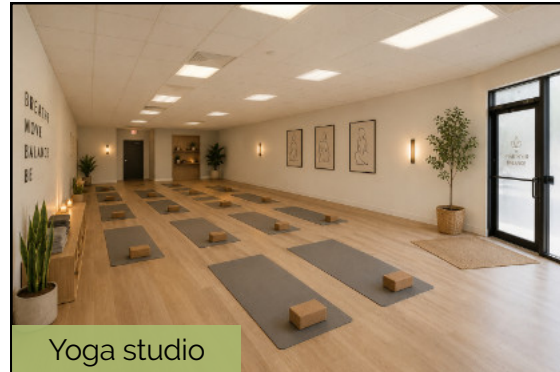

FLOOR PLANS

*Renderings of potential build-out options