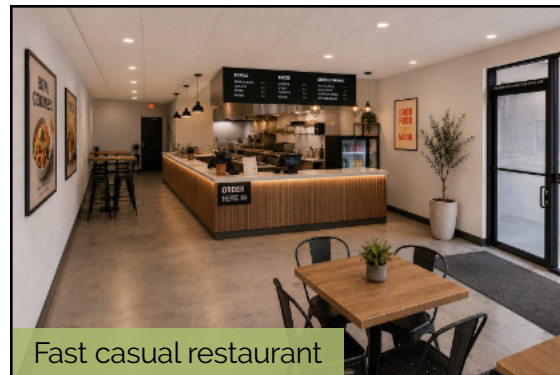

FLOOR PLANS

*Renderings of potential build-out options