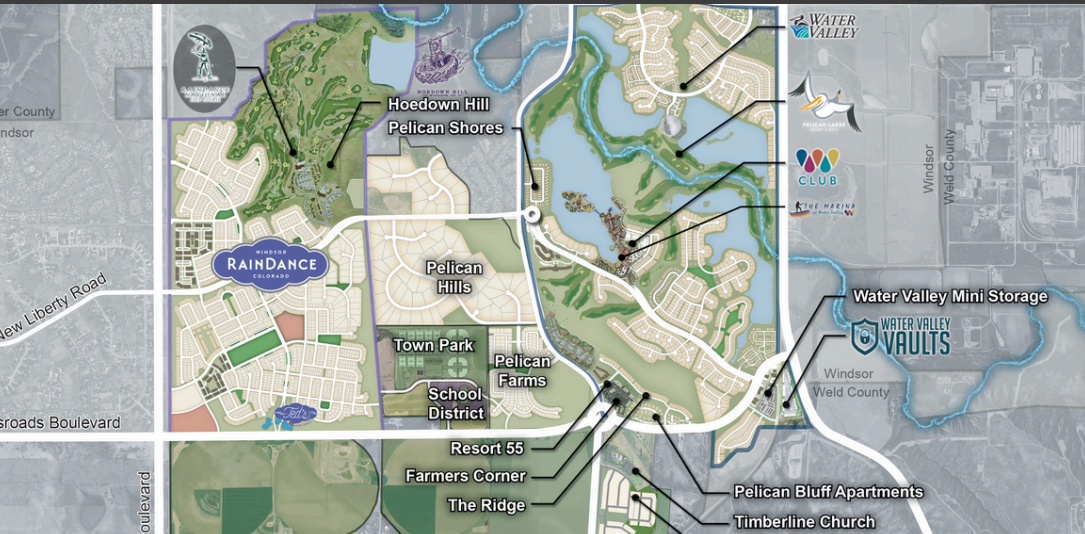

NE CORNER OF CROSSROADS BLVD & 7TH ST WINDSOR, CO

RETAIL SPACE TO OWN | BUILD YOUR STORE

PROPERTY HIGHLIGHTS

- Drive-Thru Sites
- Retail Sites
- Current Businesses Include:
Ziggi's Coffee Shop | Hilltop Beverage
Hillstone Tavern | Just For Kix Dance Studio | Legacy Golf Carts | Maverick
- 280,368 Total SQ FT Available
- 68,842 SQ FT Is The Largest Space Available
- 30,830 SQ FT Is The Smallest Space Available
- Zoned General Commercial