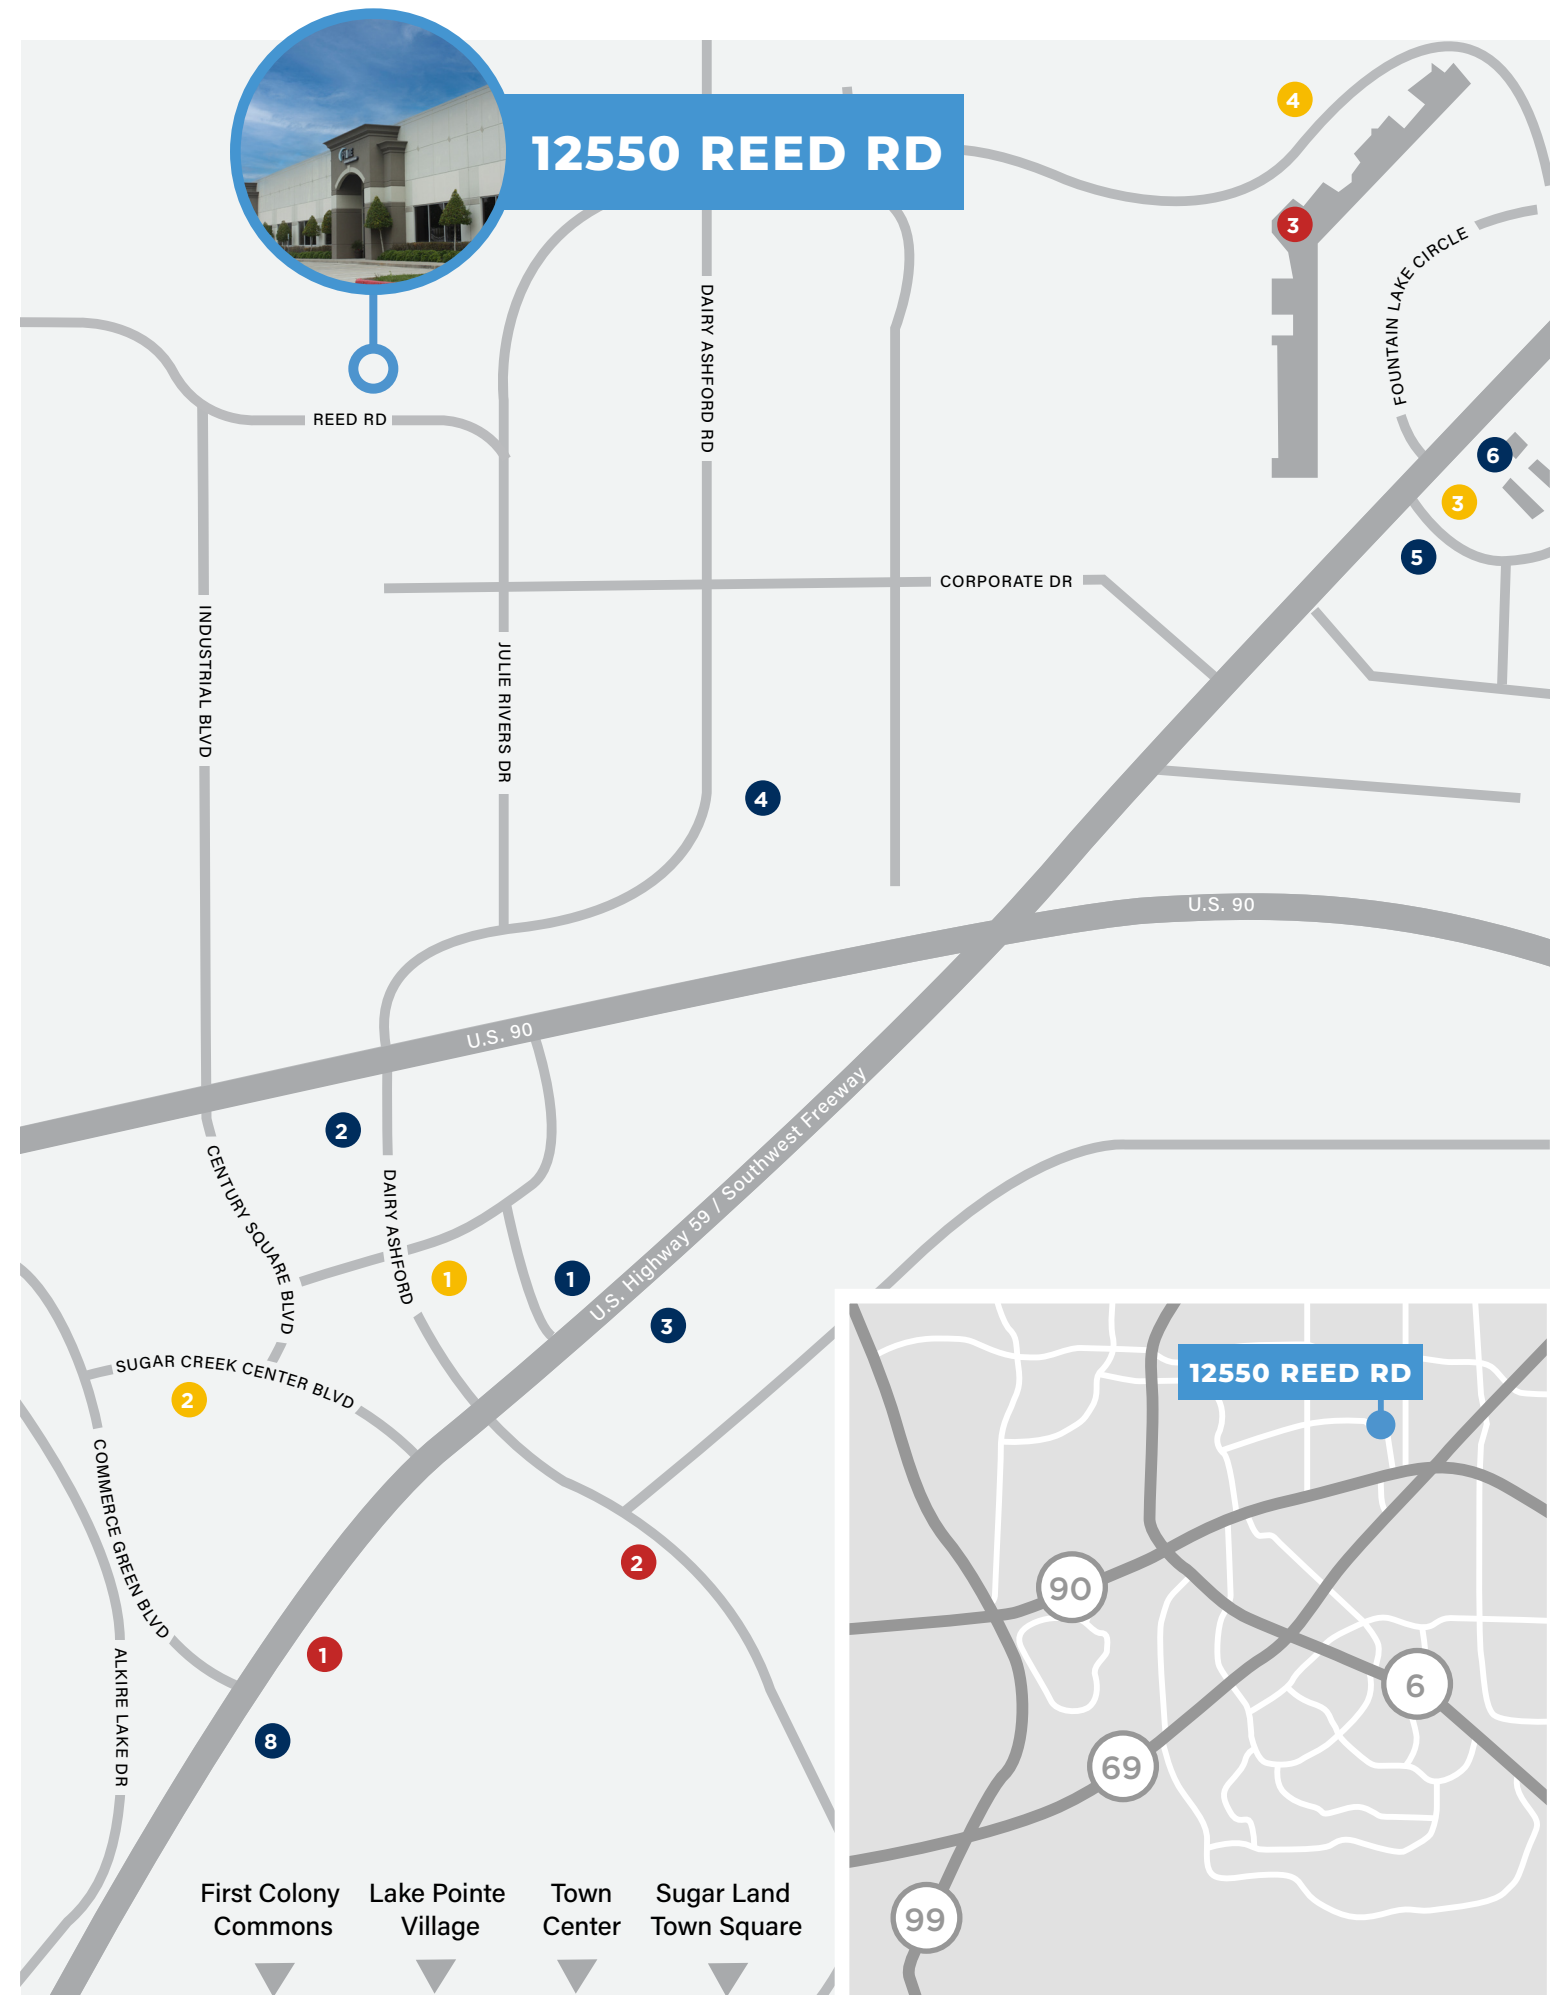

HOTELS

1 Drury Inn & Suites 2 Holiday Inn 3 Comfort Suites Hampton Inn LaQuinta Inn Homewood Suites	- Courtyard by Marriott 4 Staybridge Suites 5 Hyatt Sugar Land at Lake Pointe 6 Marriott at Sugar Land Town Square

ENTERTAINMENT / SHOPPING / FITNESS

1 24 Hour Fitness 2 Sugar Creek Country Club 3 AMC Fountains 18 Bed Bath & Beyond Five Below Hobby Lobby Main Event Entertainment Old Navy Stein Mart 4 First Colony Commons	- Office Depot The Home Depot Michaels 5 Lake Pointe Village Orange Theory Fitness 6 Sugar Land Town Square First Colony Mall Ann Taylor Loft Boardroom Salon for Men Eye Trends	- Floss Dental Jos. A. Bank Pinot's Palette Revolution Studio Sur la Table Yes Yoga Z Gallerie 7 Constellation Field 8 Smart Financial Centre 9 HMNS of Sugar Land