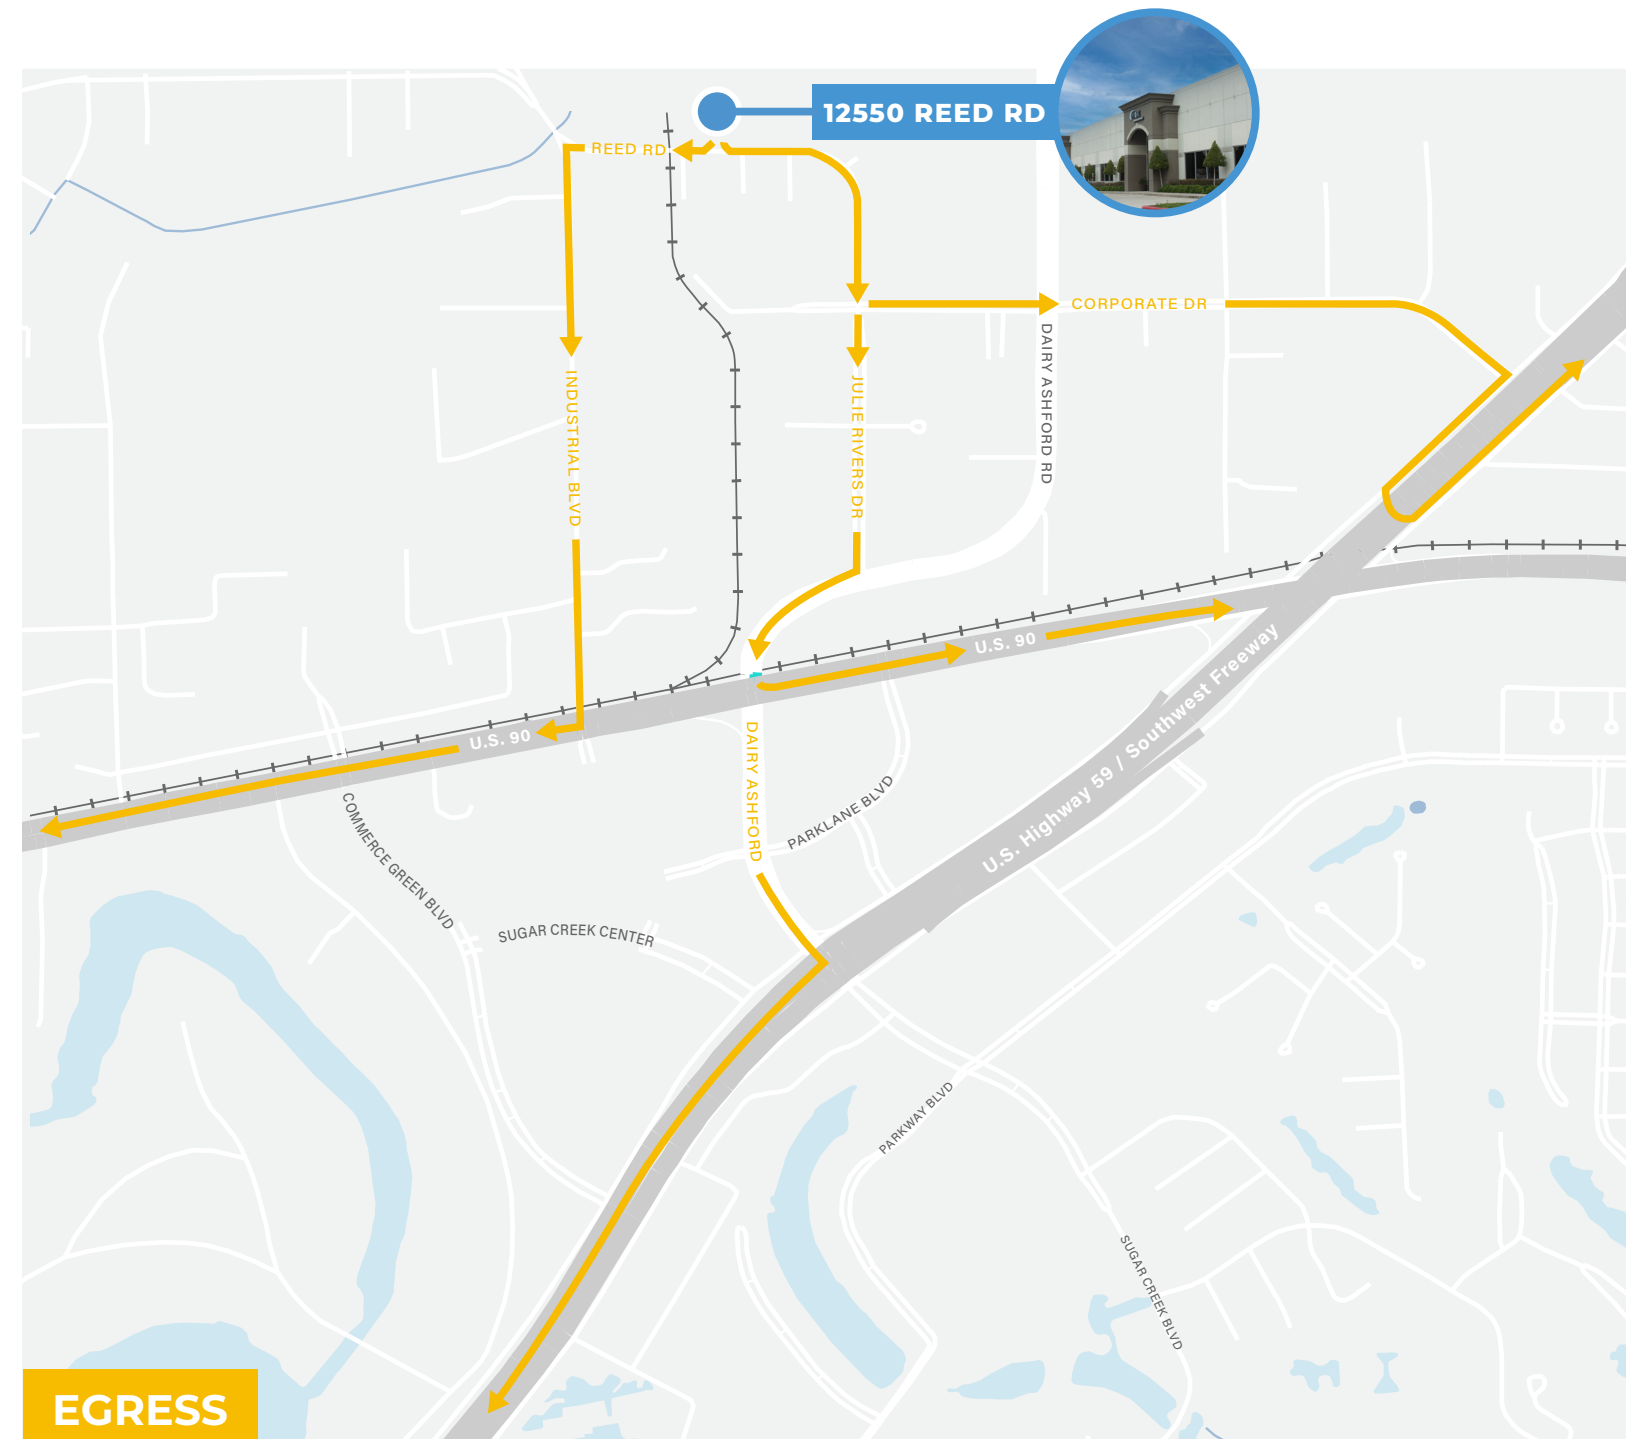

IDEALLY LOCATED

Mere minutes from the intersection of the Southwest Freeway and U.S. 90, allowing tenants and visitors ease of access throughout Sugar Land and the greater Houston area.

ESTIMATED DRIVE TIMES:

5 MINUTES

- Southwest Freeway
- Highway 6

10 MINUTES

- Westpark Tollway
- Beltway 8
- Grand Parkway

15 MINUTES

- 610 (South Loop)

20+ MINUTES

- Downtown
- Galleria
- Texas Medical Center