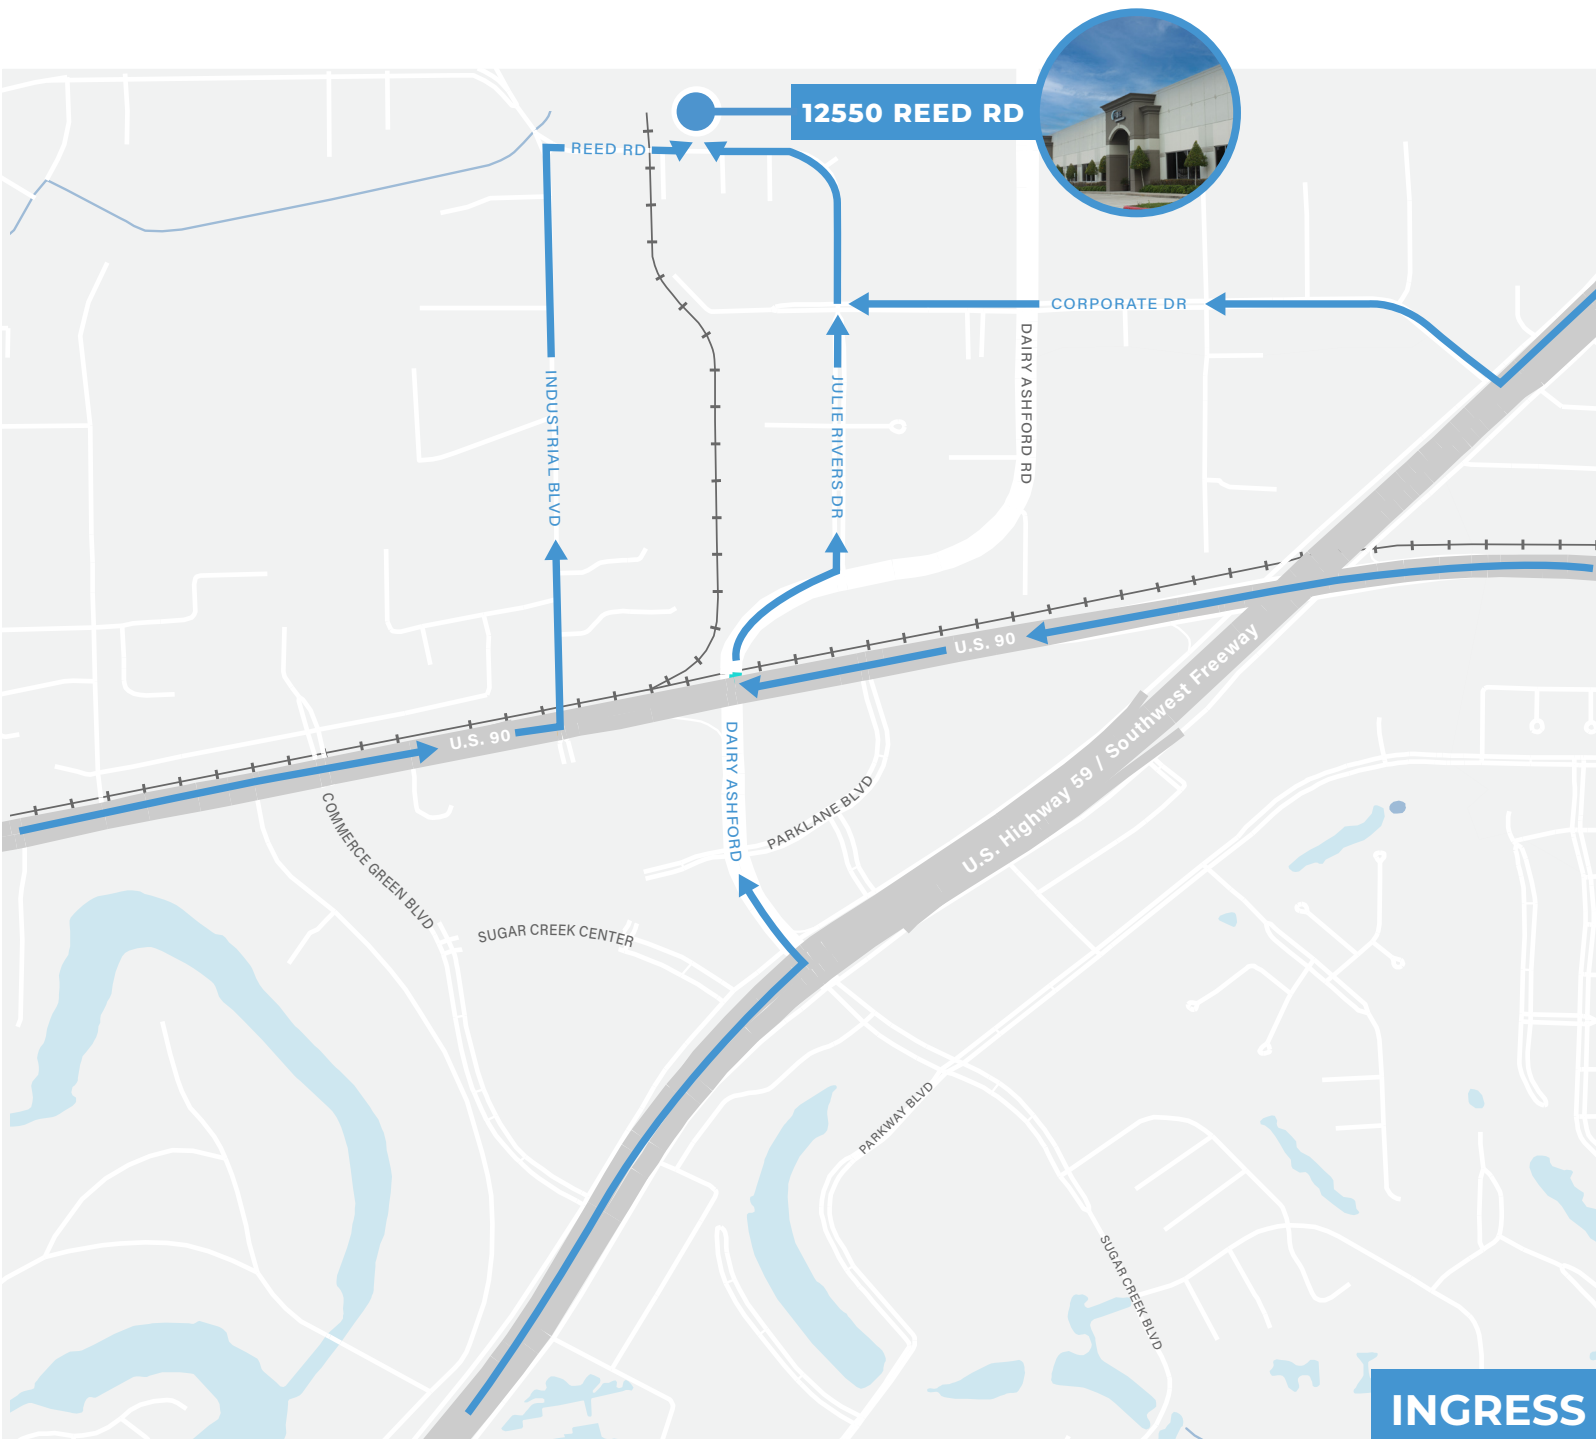

IDEALLY LOCATED

Mere minutes from the intersection of the Southwest Freeway and U.S. 90, allowing tenants and visitors ease of access throughout Sugar Land and the greater Houston area.

ESTIMATED DRIVE TIMES:

5 MINUTES

- Southwest Freeway
- Highway 6

10 MINUTES

- Westpark Tollway
- Beltway 8
- Grand Parkway

15 MINUTES

- 610 (South Loop)

20+ MINUTES

- Downtown
- Galleria
- Texas Medical Center