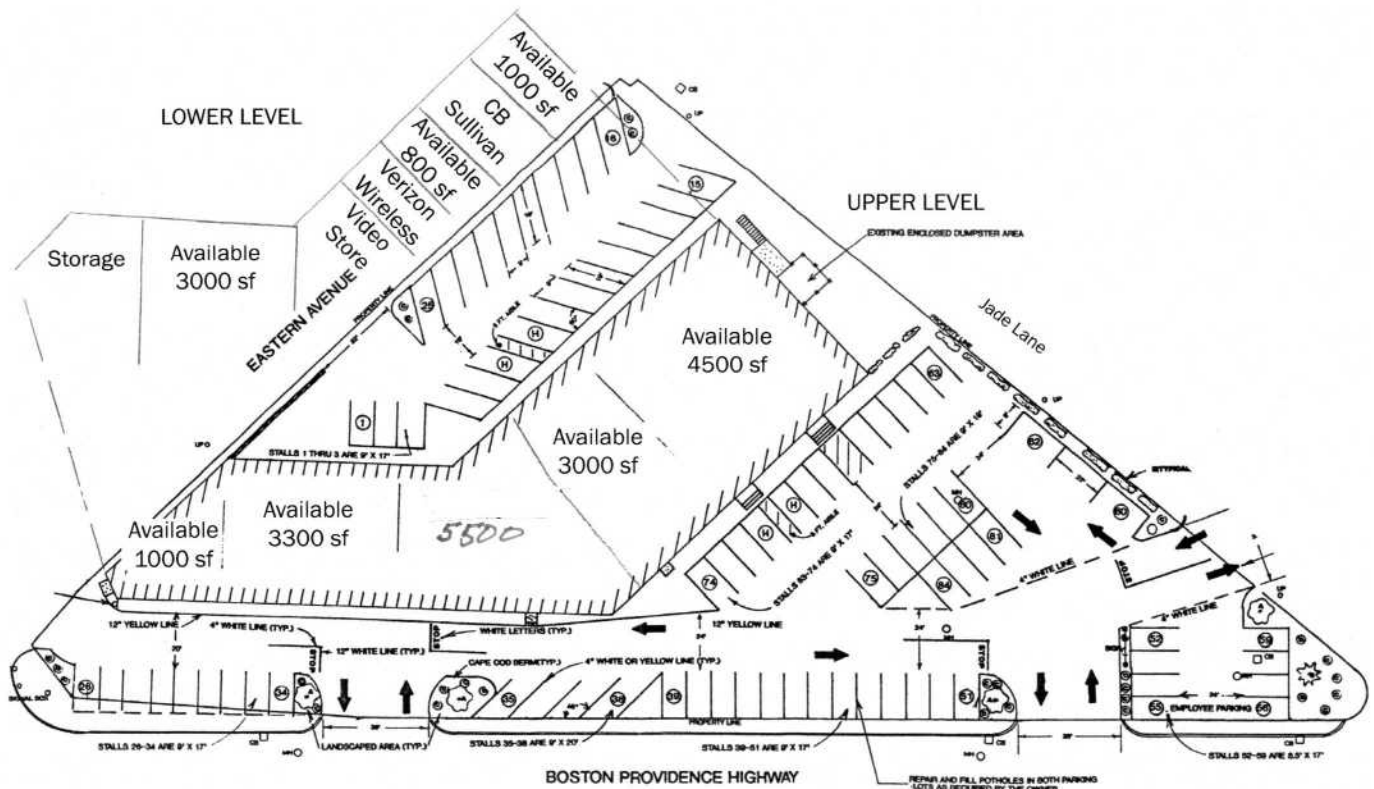

Shops at Route One and Eastern Ave. – Dedham, MA 02026

Great location at the intersection of Route One and Eastern Avenue. One mile north of Route 128 and the Legacy Place Lifestyle Center.

Ideally situated at Dedham Center between the Dedham Mall and Dedham Plaza with dozens of national retailers in the vicinity.

Several spaces available from 800-7500 square feet

Leasing Information