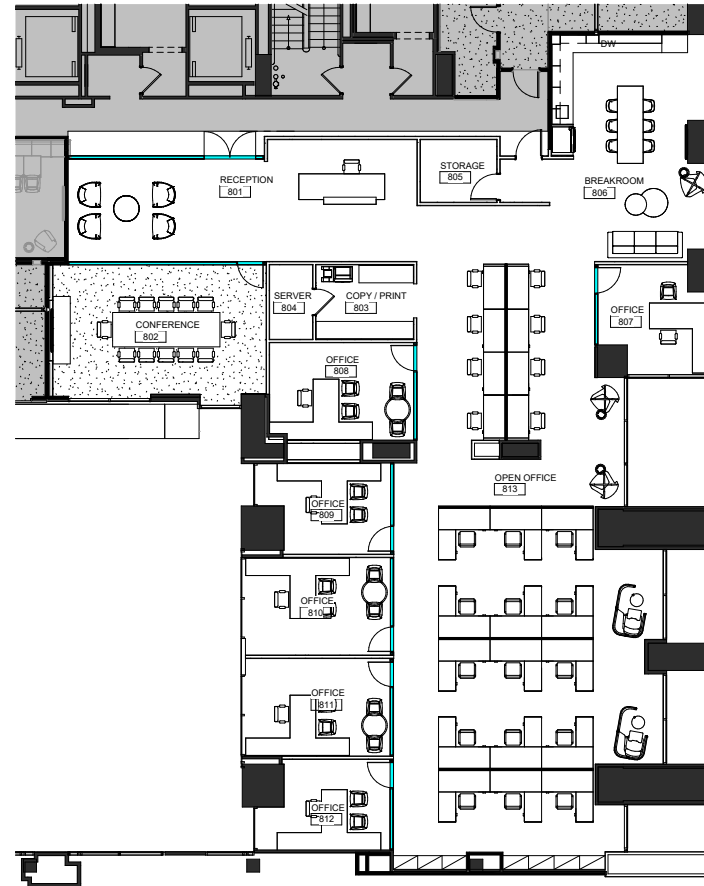

THE EXCHANGE
ON ORANGE

200 SOUTH
ORANGE AVE
Suite 850

6,296 RSF

For Leasing Information,
please contact:

John Gilbert

john.gilbert@streamrealty.com

T 407.214.0099

Copyright © 2024 Stream Realty Partners, All rights reserved.
The information contained herein was obtained from sources believed reliable; however, Stream Realty Partners, L.P. make no guarantees, warranties, or representations as to the completeness or accuracy thereof. The presentation of this property is submitted subject to errors, change of price, or conditions, prior sale or lease, or withdrawal without notice.