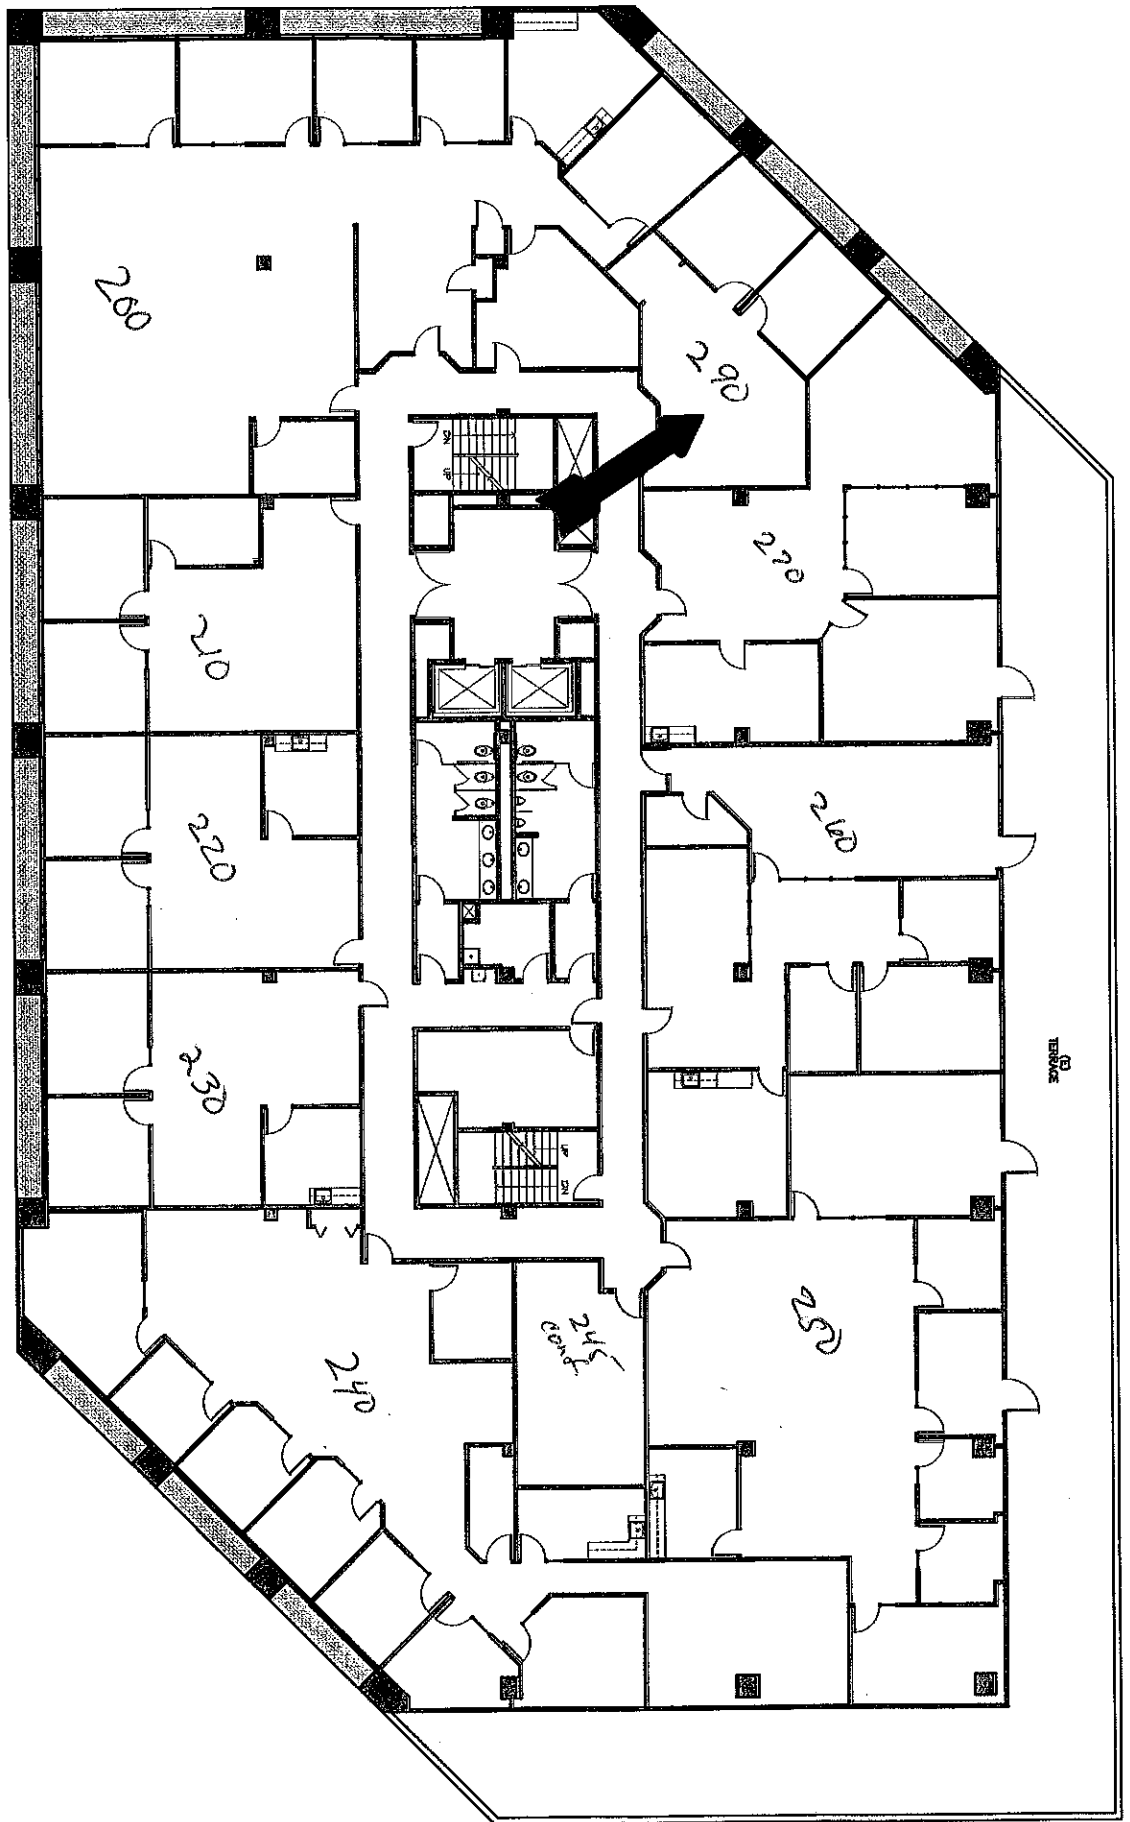

ID/A
IDARCHITECTURE
 6700 Koll Center Parkway, Suite 110
 Pleasanton, CA 94566
 Tel: 925.484.5245 / Fax: 925.484.5206
 www.idarchitecture.com

Second Floor
 3160 Crow Canyon Road
 San Ramon, CA

TERMINAL