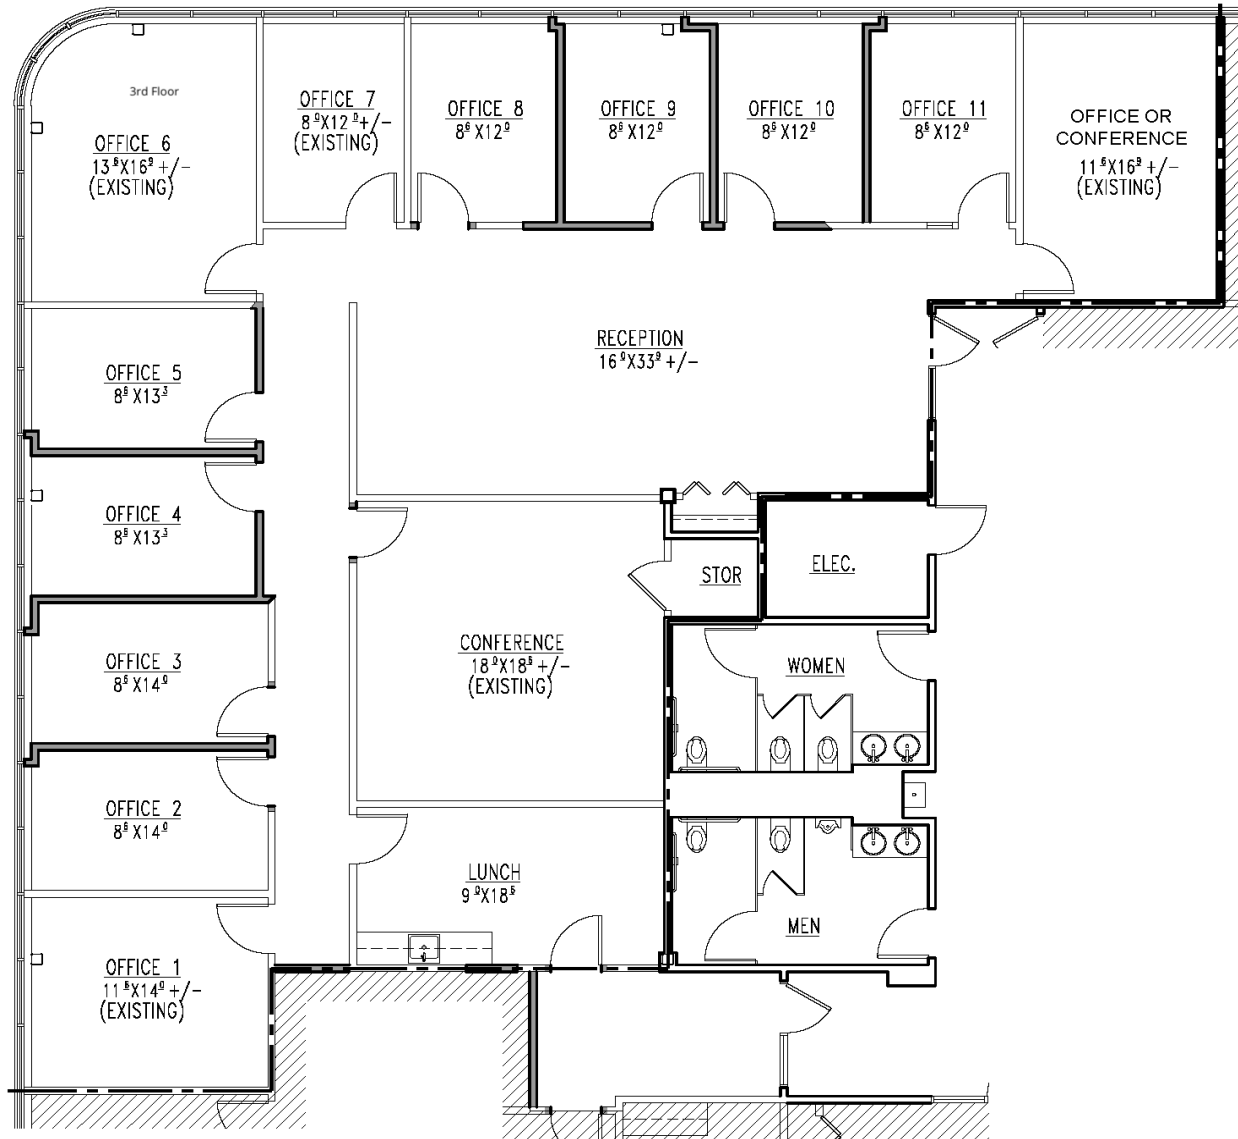

# Lincoln

Canton, MA 02021

Suite	Size	Date Available
■ 3rd Floor	3,714 SF	Immediately

**Ellison Patten**

617.951.4136

epatten@lpc.com