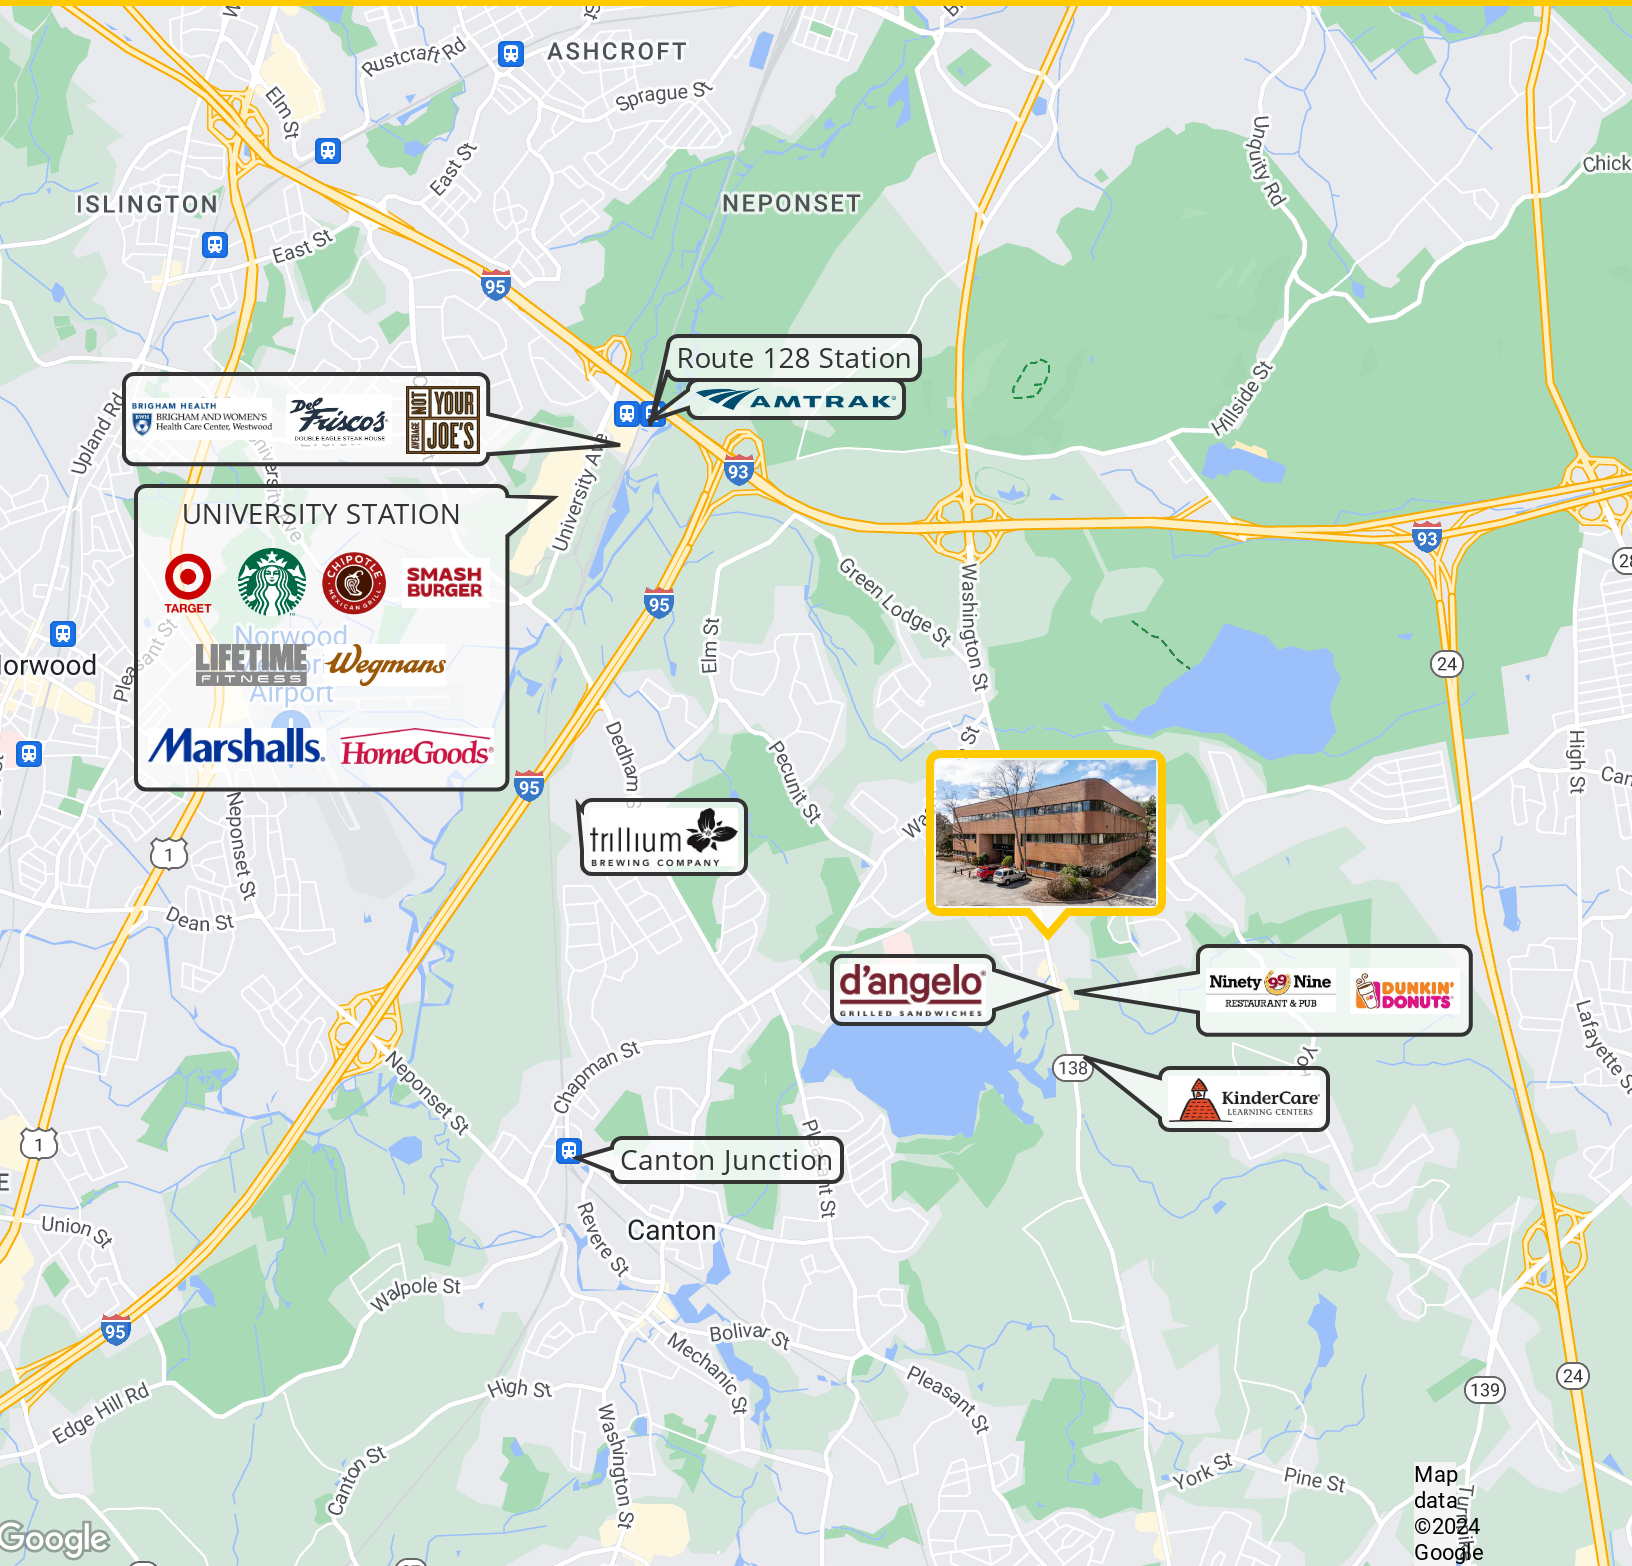

275 TURNPIKE STREET

Location Map

Canton, MA 02021

Ellison Patten
617.951.4136
epatten@lpc.com

Lincoln