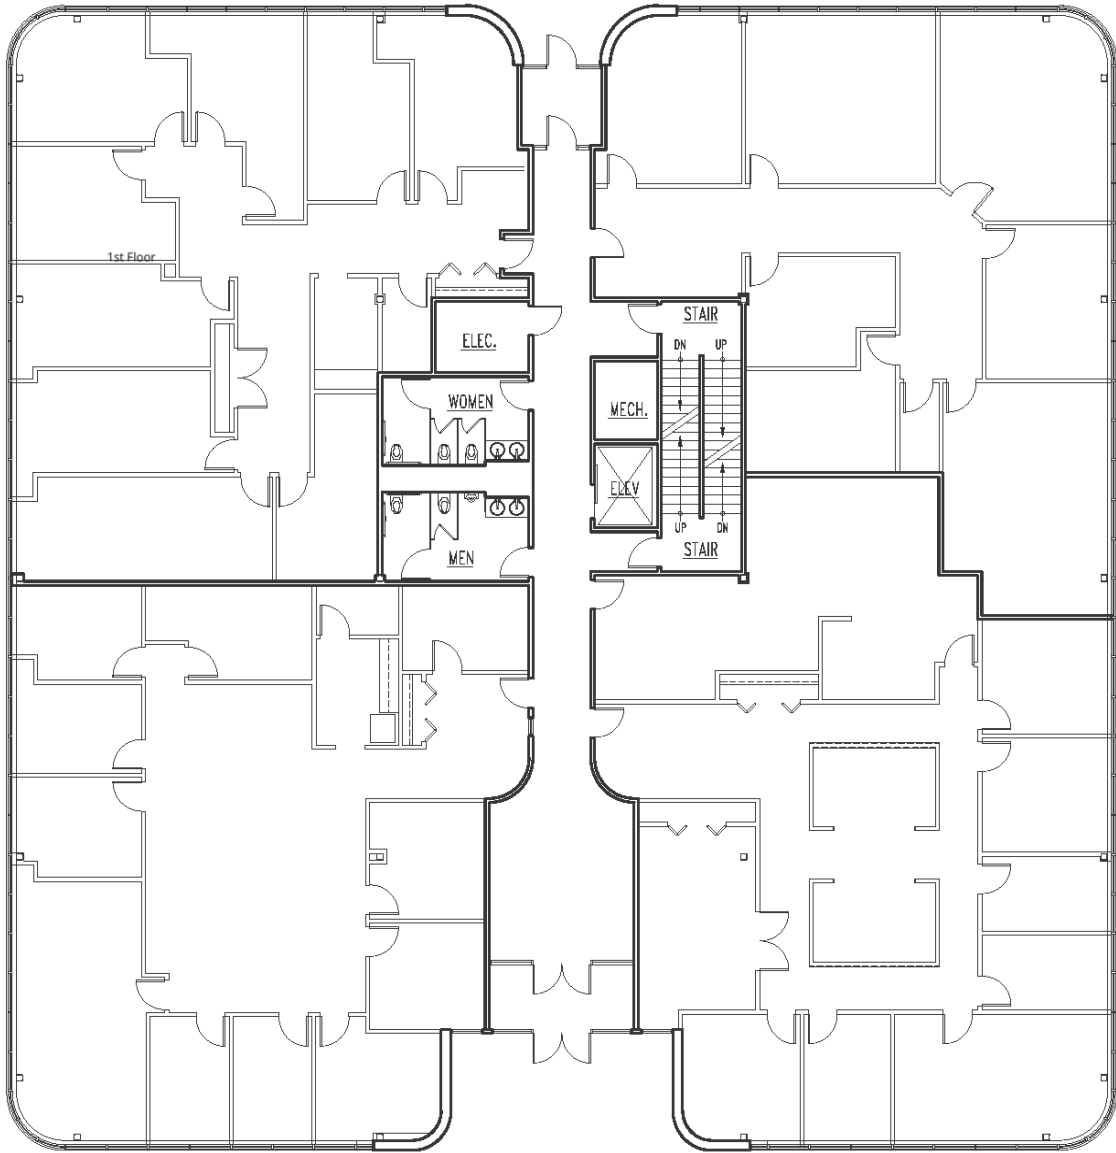

275 TURNPIKE STREET

1st Floor

Canton, MA 02021

Suite	Size	Date Available
■ 1st Floor	2,565 - 12,760 SF	Immediately

Ellison Patten
617.951.4136
epatten@lpc.com

Lincoln