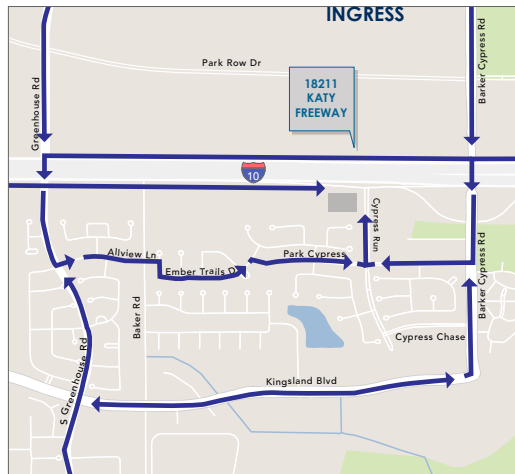

FOR MORE INFORMATION, YOU MAY CONTACT:

Bryce Adams
Associate
+1 832 919 8424
bryce.adams@cushwake.com

Robert LaCoure
Senior Director
+1 832 919 8425
robert.lacoure@cushwake.com

Jill Nesloney
Director
+1 832 699 3001
jill.nesloney@cushwake.com