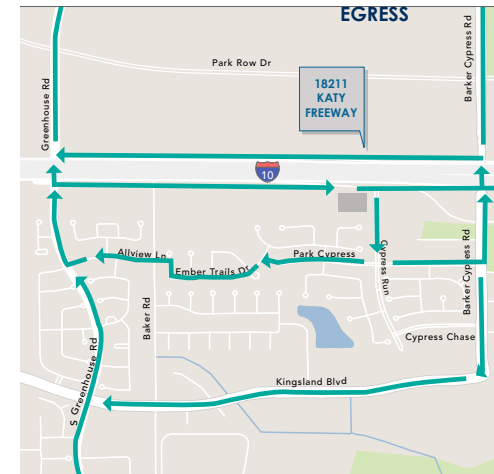

FOR MORE INFORMATION, YOU MAY CONTACT:

Bryce Adams
Associate
+1 832 919 8424
bryce.adams@cushwake.com

Robert LaCoure
Senior Director
+1 832 919 8425
robert.lacoure@cushwake.com

Jill Nesloney
Director
+1 832 699 3001
jill.nesloney@cushwake.com