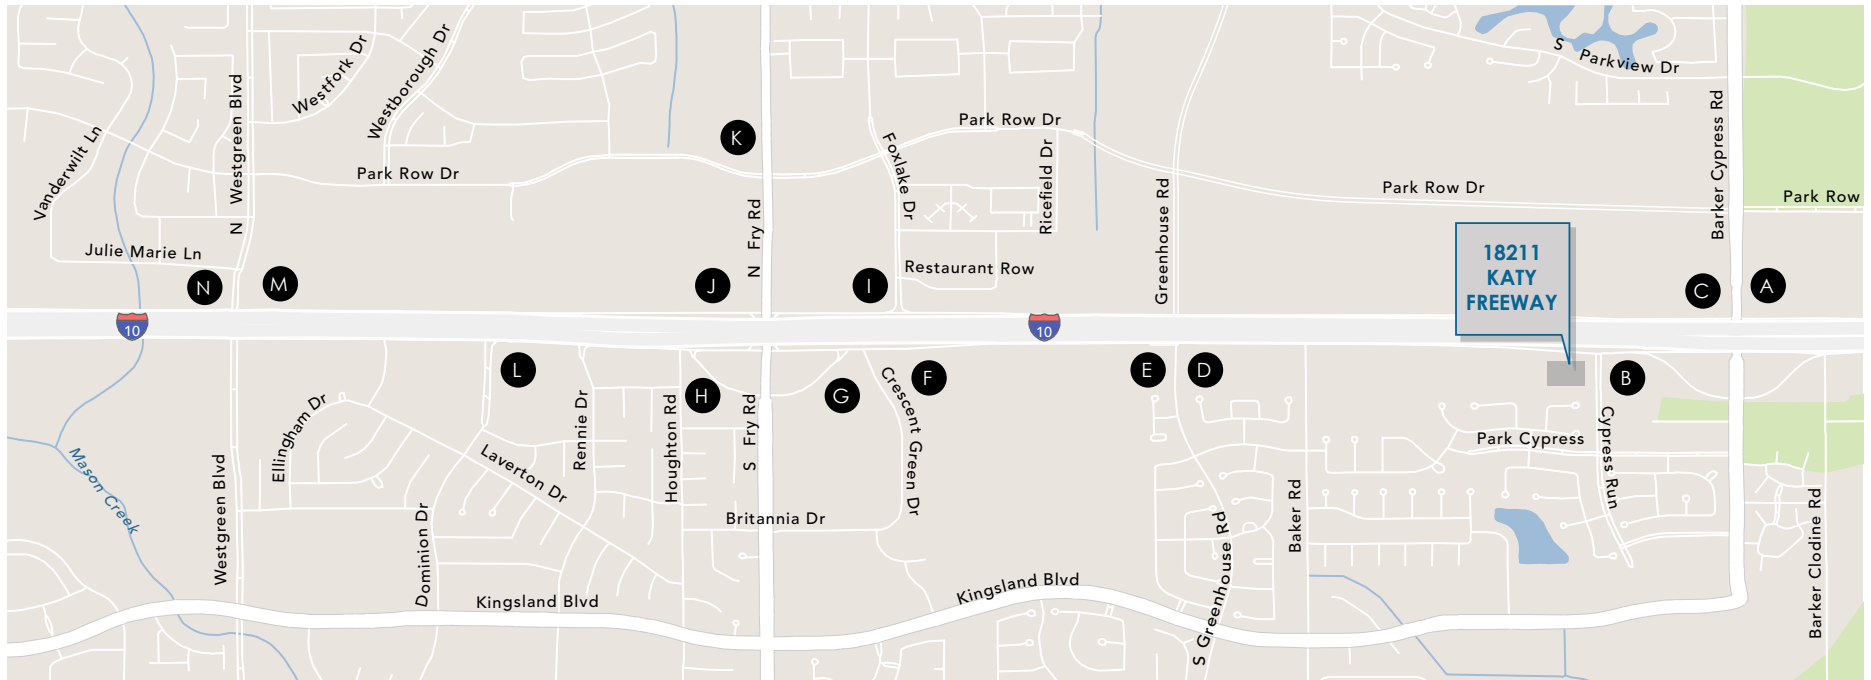

- **A** Tony's Mexican
  Pho Tan An
  The Oil Derrick
  El Rancho Mexican
  Burger Tex Grill
  T-Mobile
  Firehouse Subs
  Smoothie Factory
  Dynamic Fitness Barker Cypress
  Kimchi Korean Cafe
  Popeyes
  Shell Gas Station
- **B** Old Country Store
- **C** Methodist Hospital
   Texas Children's Hospital
- **D** Lifestyle
   Smashburger
   Starbucks
   Potbelly
- **E** Chick-fil-A
   Corner Bakery
   snop
   Masala Wok
- **F** VERTS
  Lowe's
  Pearle Vision
  Lenny's Subs
  Signarama
  SportClips
- **G** **Green Tree Center**
  Willie's Grill & Icehouse
  PetSmart
  Target
  AT&T
  Famous Footwear
  Shish Kabob Cafe
  Bath & Body Works
  TJMaxx
  Party City
  Five Below
  Ulta
  UPS Store
  TGF Hair Salon
  Randall's
  Shell
  Fazoli's
  McDonald's
  BBVA Compass Bank
  Wendy's
  IHOP
  Eyedoc Vision
- **H** Bank of America
  Katy Pharmacy
  Orient Express
  Shipley Do-Nuts
  Texas Mesquite Grill
  NTB - National Tire & Battery
- **I** At Home
  Panera Bread
  Applebee's
  Thai Cottage
  Vitamin Shoppe
  Soft Touch Nails
  Amazing Lash Studio
  LA Fitness
  Ashley HomeStore
  Massage Envy
  The Joint
  Pier 1 Imports
  Five Guys
  Scottrade
  Verizon
  Chase Bank
  Kohl's
  OfficeMax
  Jimmy John's
  Chipotle Mexican Grill
  Smoothie King
  H-E-B
- **J** Home Depot
  Subway
  Whataburger
  Arby's
  Sprint
  Ross Dress for Less
  Babies"R"Us
  Best Buy
  Sam's
  Walmart
  Denny's
  Panda Express
- **K** **Crossing at Fry Road**
  Walgreens
  Taco Bell
  Shell
  Buffalo Wild Wings
  Starbucks
  Kroger
  Palais Royal
  Spec's
  Burger King
  Hobby Lobby
  The UPS Store
  Tropicals
  McDonald's
  Sonic Drive-In
  Pizza Hut
- **L** Outback Steakhouse
   Captain Tom's
- **M** Uncle Julio's
  BJ's Restaurant & Brewhouse
  Best Buy
  Longhorn Steakhouse
  Newk's Eatery
  Texas Roadhouse
  Steak n' Shake
  Firehouse Subs
  Slick Willie's
  Stadia Sports Grill
  Chang's Chinese
  Russo's New York Pizzeria
  Texas Borders Grill
  Brewskis Pub
  Orleans Seafood Kitchen
- **N** Spring Creek BBQ
  Holiday Inn
  Cheddar's
  Olive Garden
  Chuy's
  McAlister's Deli