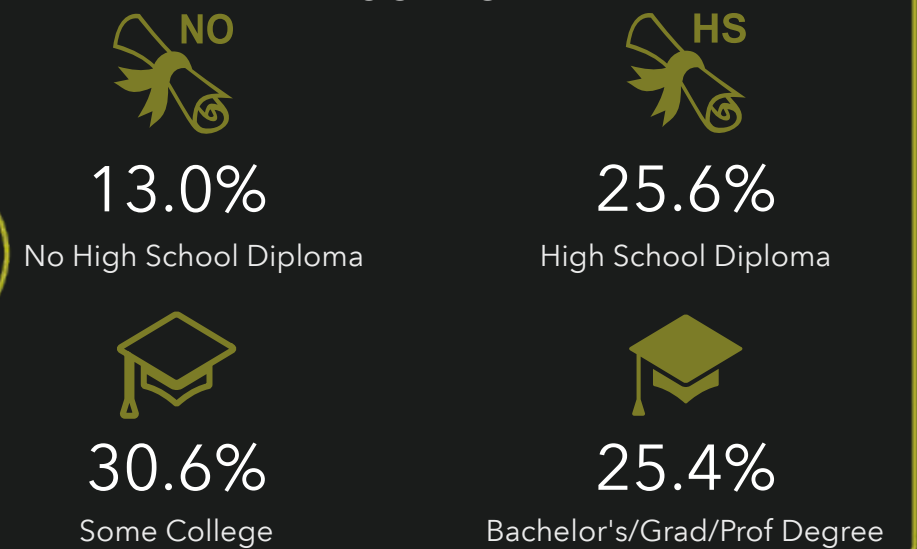

EMPLOYMENT

This infographic contains data provided by Esri, Esri-Data Axle, Esri-MRI-Simmons, ACS. The vintage of the data is 2023, 2028, 2017-2021.

Employment Overview

1921 Old US-264, Zebulon, North Carolina, 27597

Employment Overview

1921 Old US-264, Zebulon, North Carolina, 27597

Drive time: 15 minute radius

INCOME

EDUCATION

BUSINESS

KEY FACTS

COMMUTERS

EMPLOYMENT

This infographic contains data provided by Esri, Esri-Data Axle, Esri-MRI-Simmons, ACS. The vintage of the data is 2023, 2028, 2017-2021.