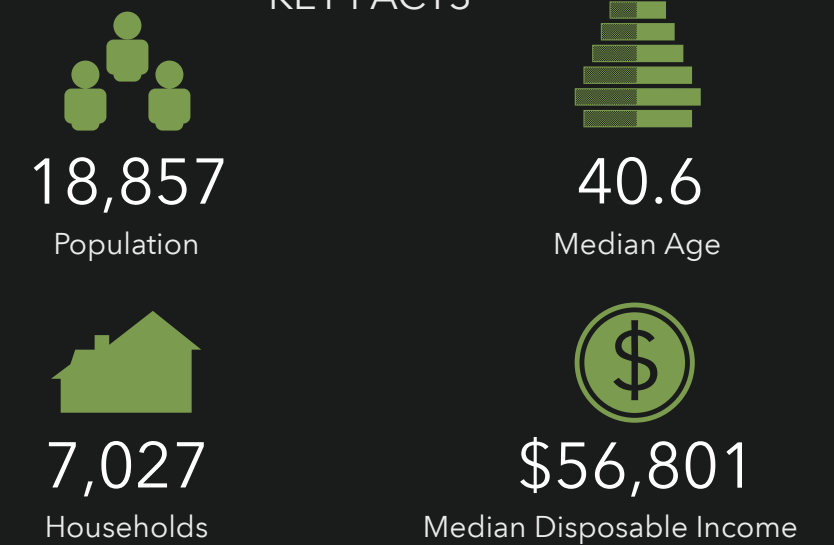

EMPLOYMENT

This infographic contains data provided by Esri, Esri-Data Axle, Esri-MRI-Simmons, ACS. The vintage of the data is 2023, 2028, 2017-2021.

Employment Overview

1921 Old US-264, Zebulon, North Carolina, 27597

Drive time: 10 minute radius

INCOME

EDUCATION

BUSINESS

KEY FACTS

COMMUTERS

EMPLOYMENT

This infographic contains data provided by Esri, Esri-Data Axle, Esri-MRI-Simmons, ACS. The vintage of the data is 2023, 2028, 2017-2021.

Employment Overview

1921 Old US-264, Zebulon, North Carolina, 27597

Drive time: 15 minute radius

INCOME

EDUCATION

BUSINESS

KEY FACTS

COMMUTERS

EMPLOYMENT

This infographic contains data provided by Esri, Esri-Data Axle, Esri-MRI-Simmons, ACS. The vintage of the data is 2023, 2028, 2017-2021.