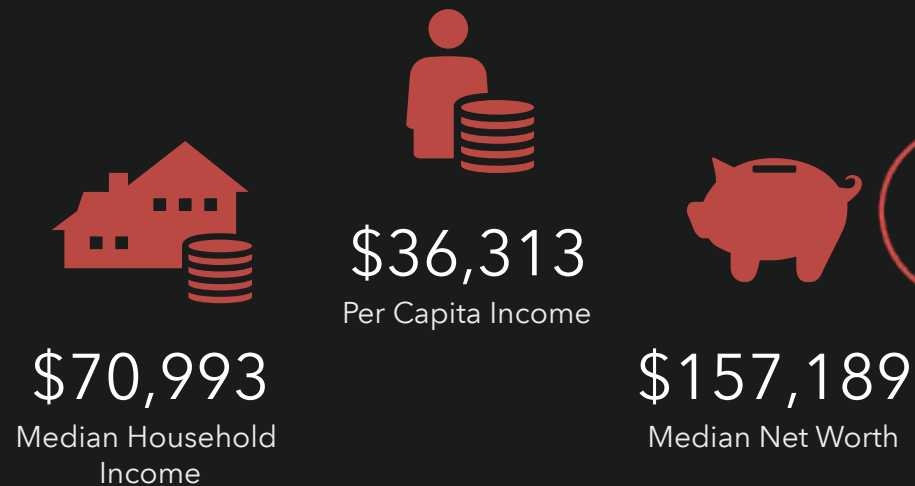

EMPLOYMENT

This infographic contains data provided by Esri, Esri-Data Axle, Esri-MRI-Simmons, ACS. The vintage of the data is 2023, 2028, 2017-2021.

Employment Overview

1921 Old US-264, Zebulon, North Carolina, 27597

Drive time: 10 minute radius

INCOME

EDUCATION

BUSINESS

KEY FACTS

COMMUTERS

EMPLOYMENT

This infographic contains data provided by Esri, Esri-Data Axle, Esri-MRI-Simmons, ACS. The vintage of the data is 2023, 2028, 2017-2021.

Employment Overview

1921 Old US-264, Zebulon, North Carolina, 27597

Drive time: 15 minute radius

INCOME

EDUCATION

BUSINESS

KEY FACTS

COMMUTERS