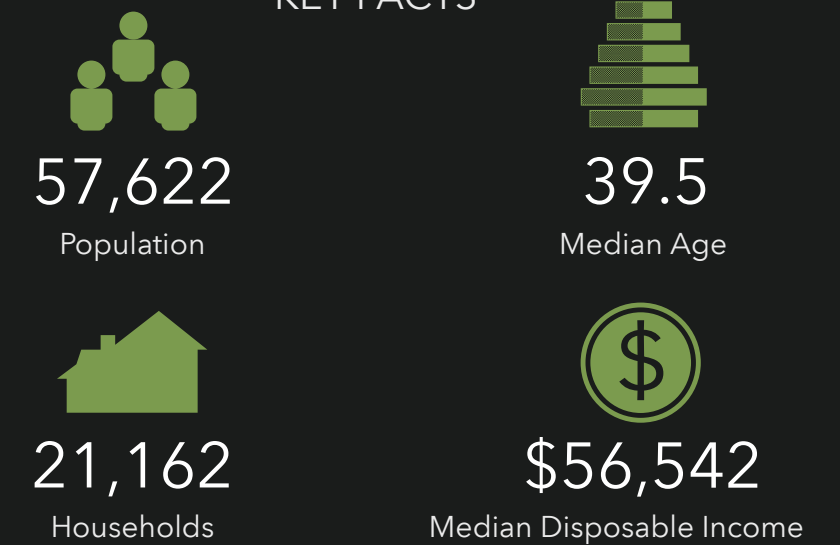

EMPLOYMENT

This infographic contains data provided by Esri, Esri-Data Axle, Esri-MRI-Simmons, ACS. The vintage of the data is 2023, 2028, 2017-2021.

Employment Overview

1921 Old US-264, Zebulon, North Carolina, 27597

Drive time: 10 minute radius

INCOME

EDUCATION

BUSINESS

KEY FACTS

COMMUTERS

EMPLOYMENT

This infographic contains data provided by Esri, Esri-Data Axle, Esri-MRI-Simmons, ACS. The vintage of the data is 2023, 2028, 2017-2021.

Employment Overview

1921 Old US-264, Zebulon, North Carolina, 27597

Drive time: 15 minute radius

INCOME

EDUCATION

BUSINESS

KEY FACTS

COMMUTERS

EMPLOYMENT

This infographic contains data provided by Esri, Esri-Data Axle, Esri-MRI-Simmons, ACS. The vintage of the data is 2023, 2028, 2017-2021.