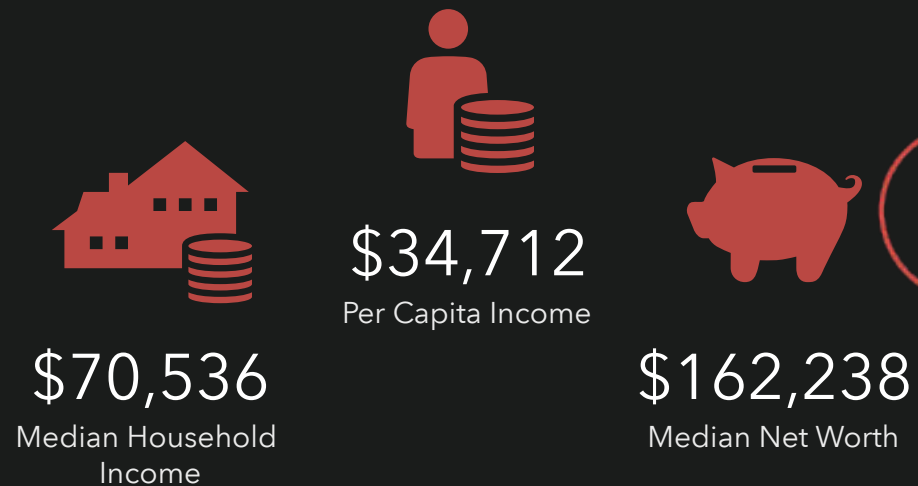

EMPLOYMENT

This infographic contains data provided by Esri, Esri-Data Axle, Esri-MRI-Simmons, ACS. The vintage of the data is 2023, 2028, 2017-2021.

Employment Overview

1921 Old US-264, Zebulon, North Carolina, 27597

Drive time: 10 minute radius

INCOME

EDUCATION

BUSINESS

KEY FACTS

COMMUTERS

EMPLOYMENT

This infographic contains data provided by Esri, Esri-Data Axle, Esri-MRI-Simmons, ACS. The vintage of the data is 2023, 2028, 2017-2021.

Employment Overview

1921 Old US-264, Zebulon, North Carolina, 27597

Drive time: 15 minute radius

INCOME

EDUCATION

BUSINESS

KEY FACTS

COMMUTERS