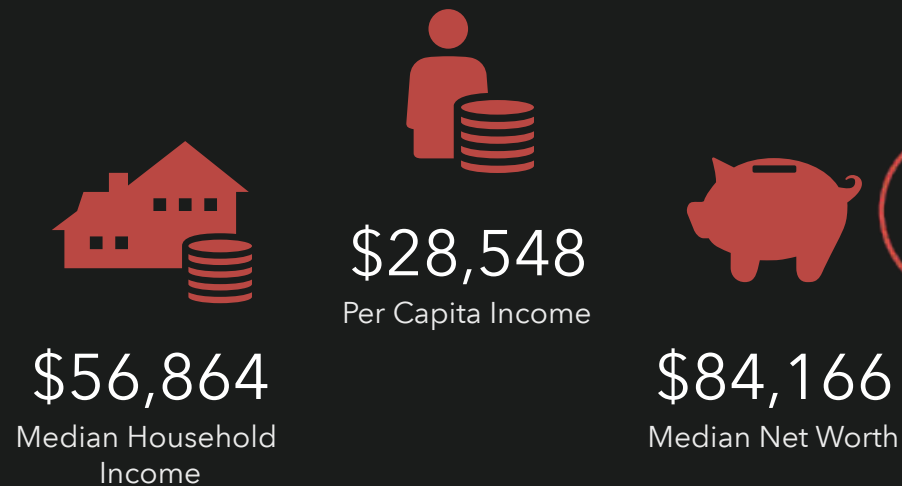

Employment Overview

1921 Old US-264, Zebulon, North Carolina, 27597

Drive time: 5 minute radius

INCOME

EDUCATION

BUSINESS

KEY FACTS

COMMUTERS

EMPLOYMENT

This infographic contains data provided by Esri, Esri-Data Axle, Esri-MRI-Simmons, ACS. The vintage of the data is 2023, 2028, 2017-2021.

Employment Overview

1921 Old US-264, Zebulon, North Carolina, 27597

Employment Overview

1921 Old US-264, Zebulon, North Carolina, 27597

Drive time: 15 minute radius

INCOME

EDUCATION

BUSINESS

KEY FACTS

COMMUTERS