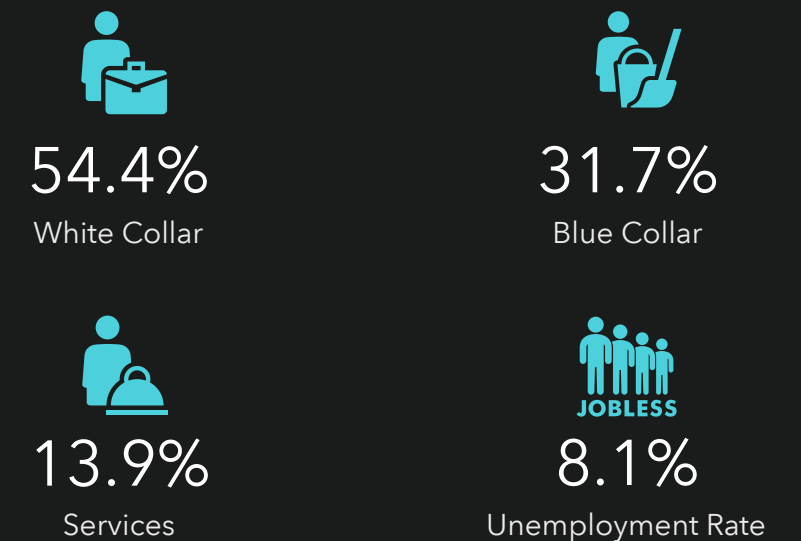

Drive time: 10 minute radius

INCOME

EDUCATION

BUSINESS

KEY FACTS

COMMUTERS

EMPLOYMENT

This infographic contains data provided by Esri, Esri-Data Axle, Esri-MRI-Simmons, ACS. The vintage of the data is 2023, 2028, 2017-2021.