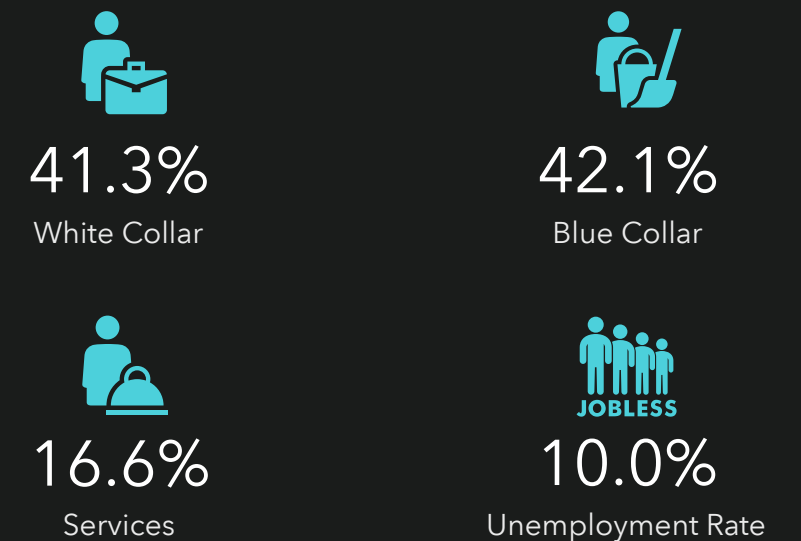

EMPLOYMENT

This infographic contains data provided by Esri, Esri-Data Axle, Esri-MRI-Simmons, ACS. The vintage of the data is 2023, 2028, 2017-2021.

Employment Overview

1921 Old US-264, Zebulon, North Carolina, 27597