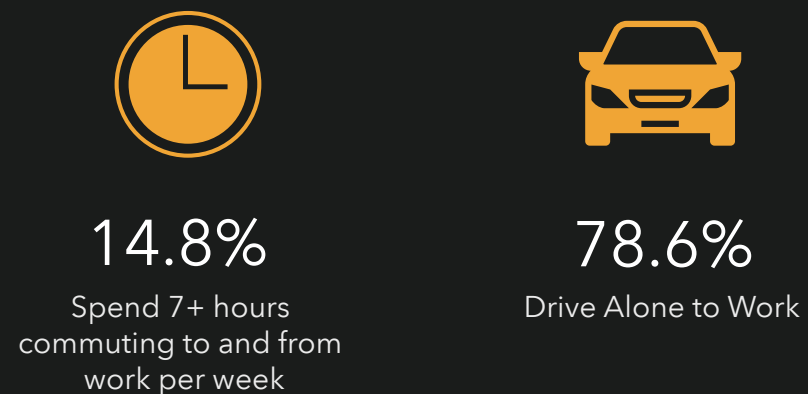

Employment Overview

1921 Old US-264, Zebulon, North Carolina, 27597

Drive time: 15 minute radius

INCOME

EDUCATION

BUSINESS

KEY FACTS

COMMUTERS