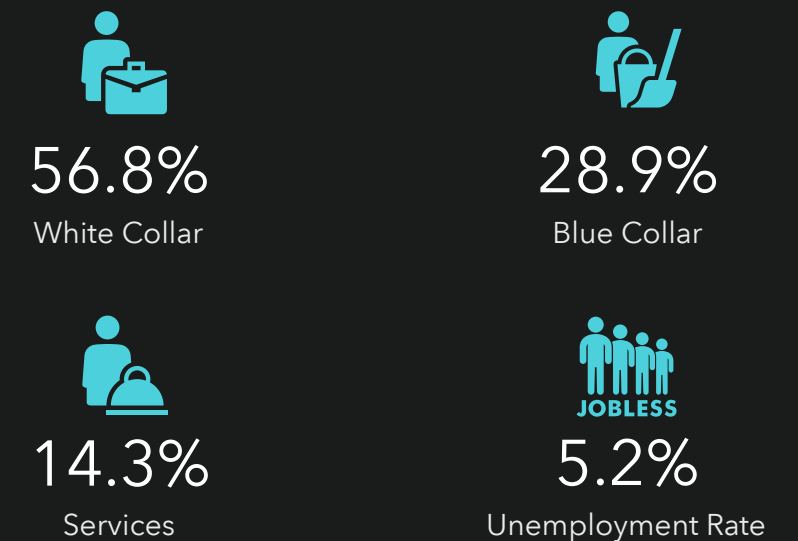

EMPLOYMENT

This infographic contains data provided by Esri, Esri-Data Axle, Esri-MRI-Simmons, ACS. The vintage of the data is 2023, 2028, 2017-2021.