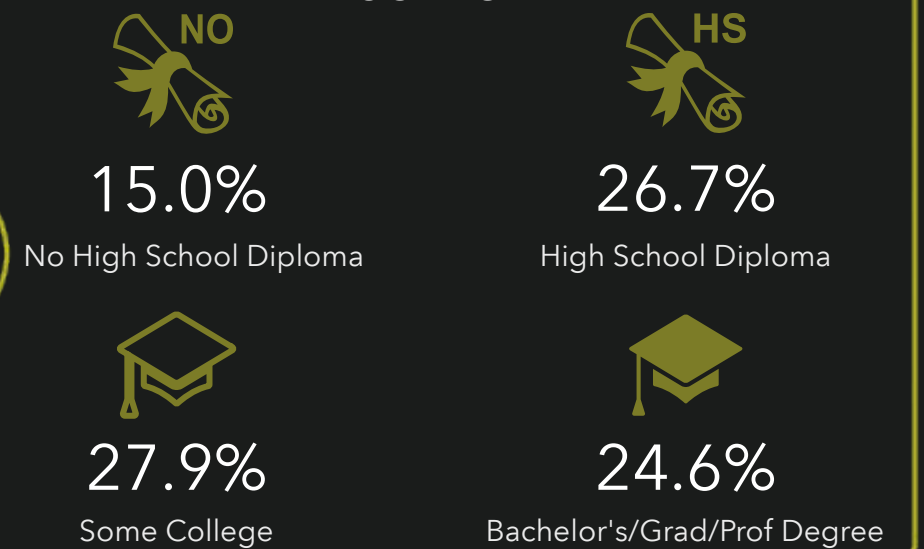

EMPLOYMENT

This infographic contains data provided by Esri, Esri-Data Axle, Esri-MRI-Simmons, ACS. The vintage of the data is 2023, 2028, 2017-2021.

Employment Overview

1921 Old US-264, Zebulon, North Carolina, 27597

Drive time: 10 minute radius

INCOME

EDUCATION

BUSINESS

KEY FACTS

COMMUTERS

EMPLOYMENT

This infographic contains data provided by Esri, Esri-Data Axle, Esri-MRI-Simmons, ACS. The vintage of the data is 2023, 2028, 2017-2021.