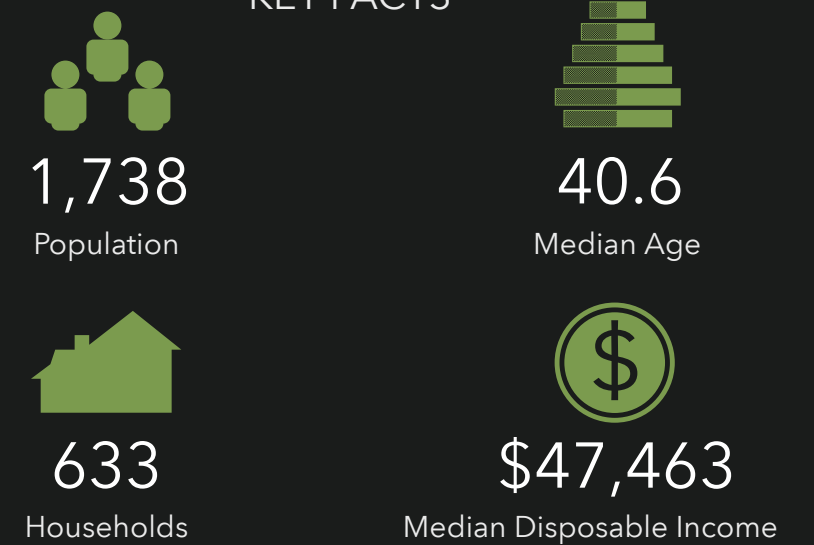

Employment Overview

1921 Old US-264, Zebulon, North Carolina, 27597

Drive time: 5 minute radius

INCOME

EDUCATION

BUSINESS

KEY FACTS

COMMUTERS

EMPLOYMENT

This infographic contains data provided by Esri, Esri-Data Axle, Esri-MRI-Simmons, ACS. The vintage of the data is 2023, 2028, 2017-2021.

Employment Overview

1921 Old US-264, Zebulon, North Carolina, 27597

Employment Overview

1921 Old US-264, Zebulon, North Carolina, 27597

Drive time: 15 minute radius

INCOME

EDUCATION

BUSINESS

KEY FACTS

COMMUTERS

EMPLOYMENT

This infographic contains data provided by Esri, Esri-Data Axle, Esri-MRI-Simmons, ACS. The vintage of the data is 2023, 2028, 2017-2021.