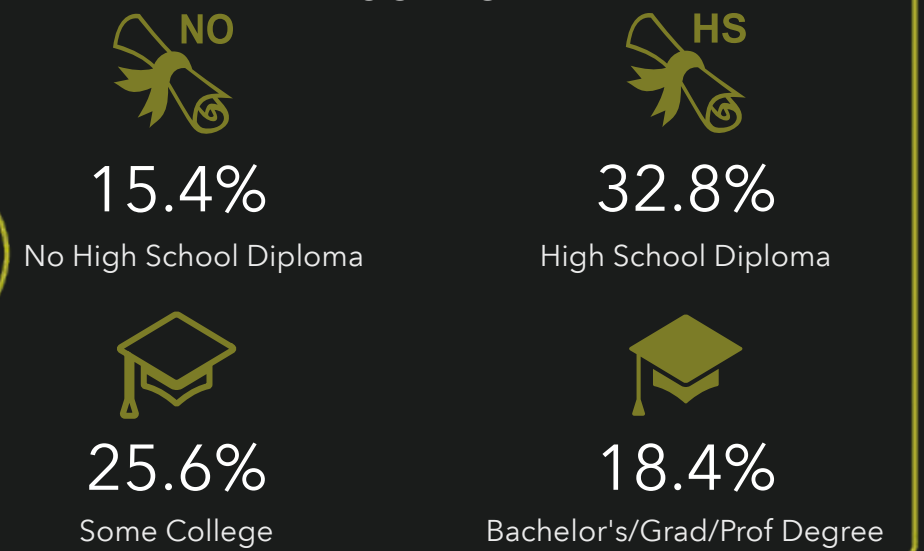

Employment Overview

1921 Old US-264, Zebulon, North Carolina, 27597

Drive time: 5 minute radius

INCOME

EDUCATION

BUSINESS

KEY FACTS

COMMUTERS

EMPLOYMENT

This infographic contains data provided by Esri, Esri-Data Axle, Esri-MRI-Simmons, ACS. The vintage of the data is 2023, 2028, 2017-2021.

Employment Overview

1921 Old US-264, Zebulon, North Carolina, 27597