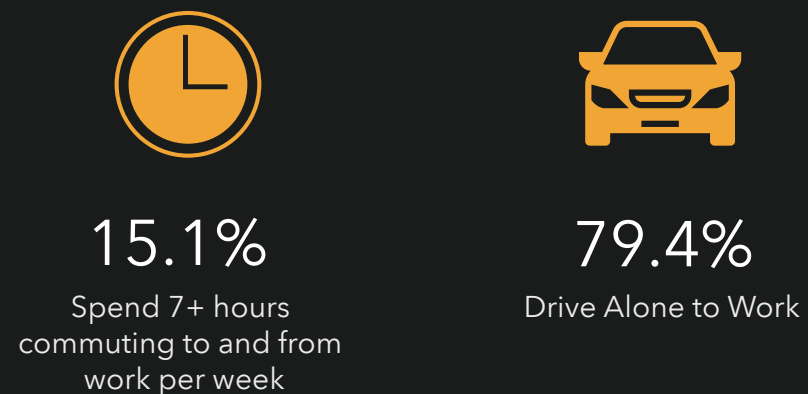

Drive time: 10 minute radius

INCOME

EDUCATION

BUSINESS

KEY FACTS

COMMUTERS

EMPLOYMENT

This infographic contains data provided by Esri, Esri-Data Axle, Esri-MRI-Simmons, ACS. The vintage of the data is 2023, 2028, 2017-2021.