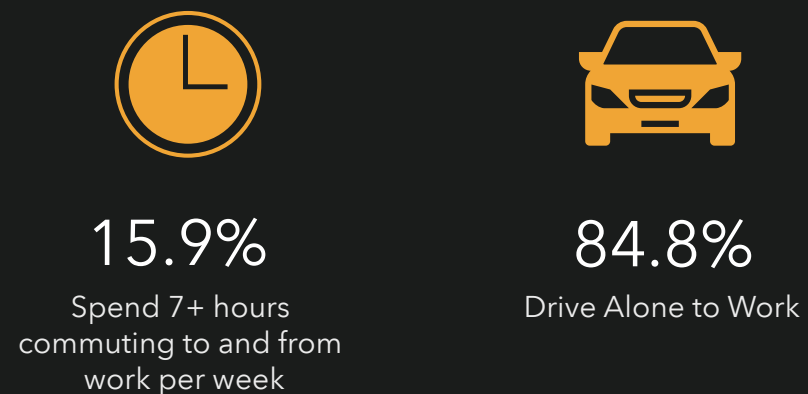

Employment Overview

1921 Old US-264, Zebulon, North Carolina, 27597

Drive time: 5 minute radius

INCOME

EDUCATION

BUSINESS

KEY FACTS

COMMUTERS