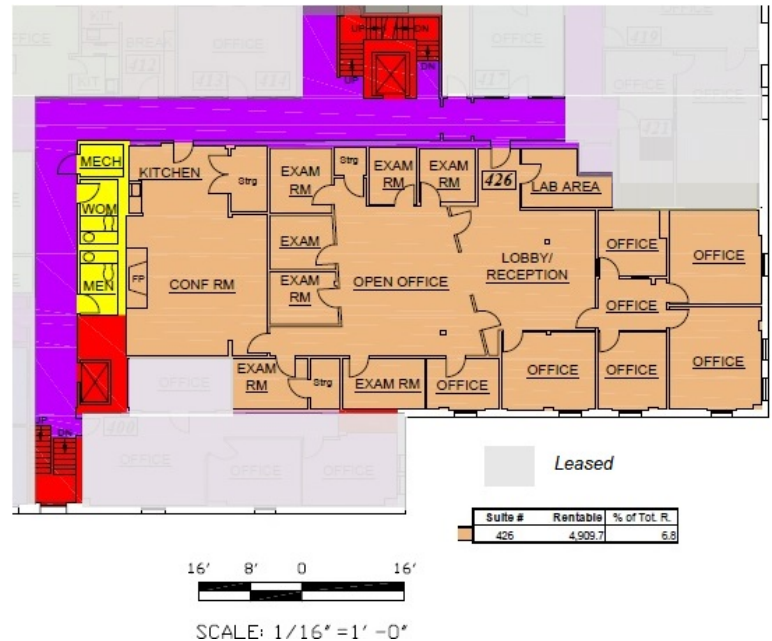

FOR LEASE > OFFICE SPACE

610 16th Street

16th and Jefferson Streets

UPTOWN | OAKLAND

Market-Turk Company

Available 2019 4th Floor Suite 426 4,909 +/- RSF

Medical Clinic Layout*

- ✓ 7 Exam Room
- ✓ 7 Offices
- ✓ Kitchen
- ✓ Break Area
- ✓ Conference Room

*Floorplan can be changed open/creative space

- > Easy access to:
 - Federal Building
 - State Building
 - City Hall
- > Convenient to BART Station
- > Beautiful historic building

Market-Turk Company

WILLIAM THACHER