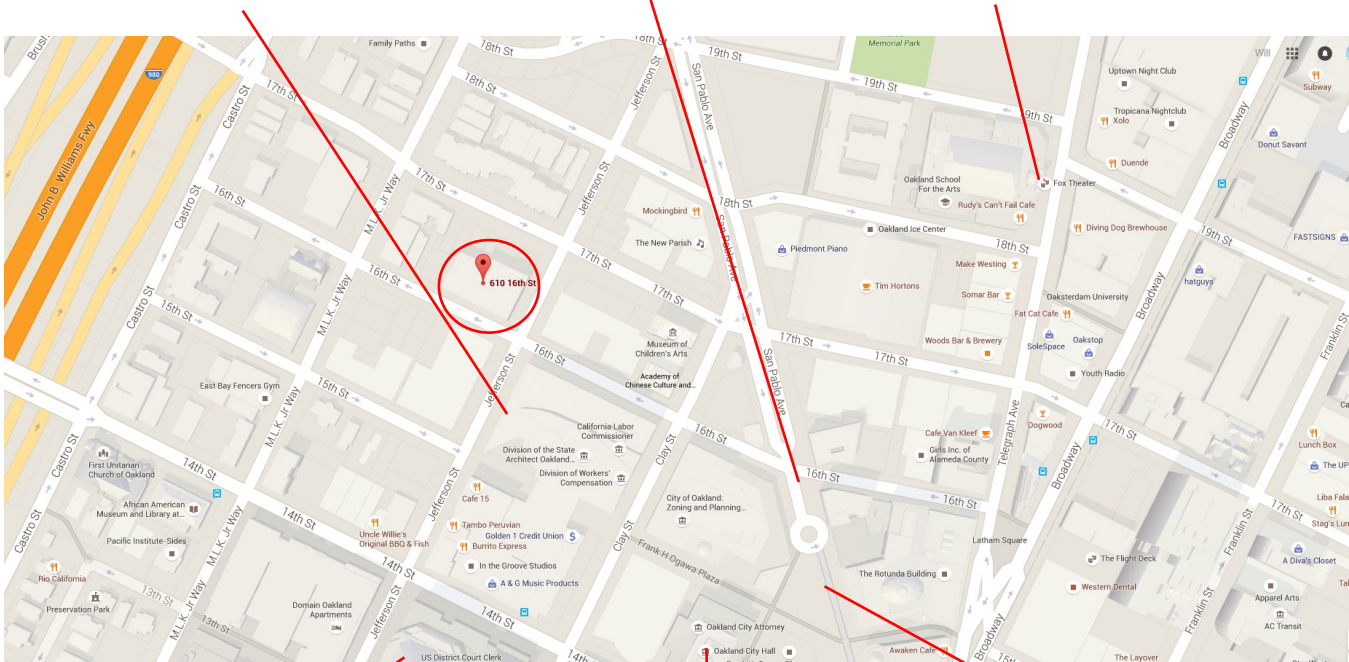

FOR LEASE > CREATIVE OFFICE SPACE

610 16th Street

UPTOWN | OAKLAND

BLOCKS AWAY FROM:

- > BART Station
- > City Hall
- > Fox Theater
- > Ogawa Plaza
- > Restaurants, Coffee and Night Life
- > Easy Freeway Access

Market-Turk Company

WILLIAM THACHER

415-306-6009

will@federalrealtyco.com