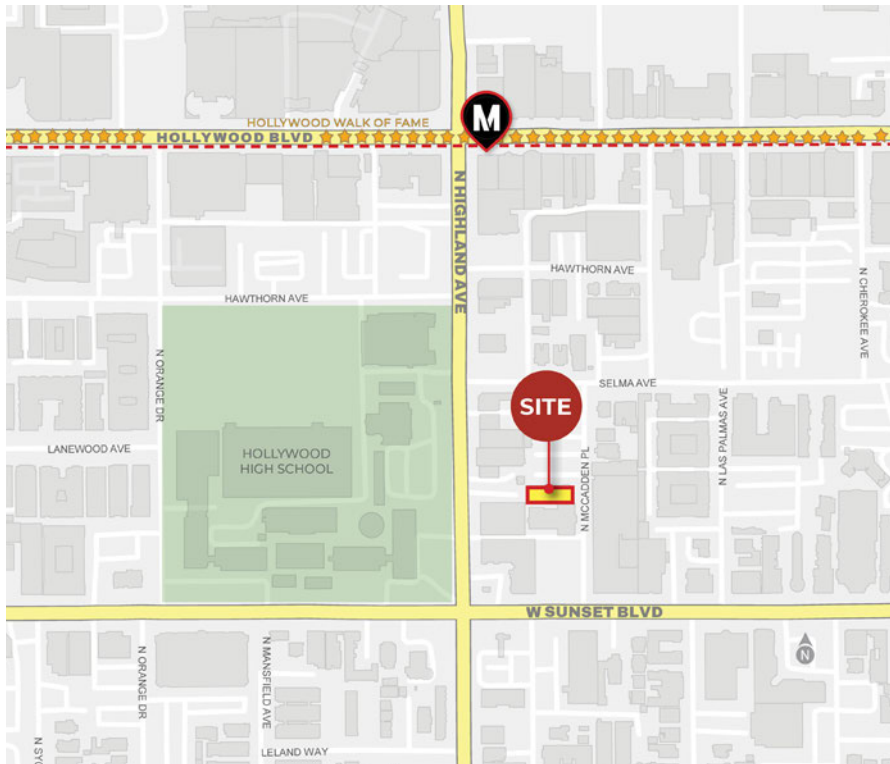

Property Description

Property Information

Rental Rate:	$29,000/Mo. (NNN)
Total Building Size:	+/- 9,628 SF
Lot Size:	+/- 6,875 SF
Term:	Approx. 1 year and 10 months (longer term possible)
Units:	20
Year Built:	1924
Zoning:	C4

Property Highlights

A charming 2-story building with 20 units in the heart of Hollywood

- Will be delivered vacant
- 19 Studios and 1 One Bedroom unit
- Current Use - student housing
- Each unit is equipped with a bathroom, kitchen, closet, and air-conditioning unit
- Separately metered for Gas & Electricity
- 3 blocks from Hollywood & Highland and Metro Station
- Walk Score 98 out of 100 (Walker's Paradise)
- Surrounded by new and upcoming developments